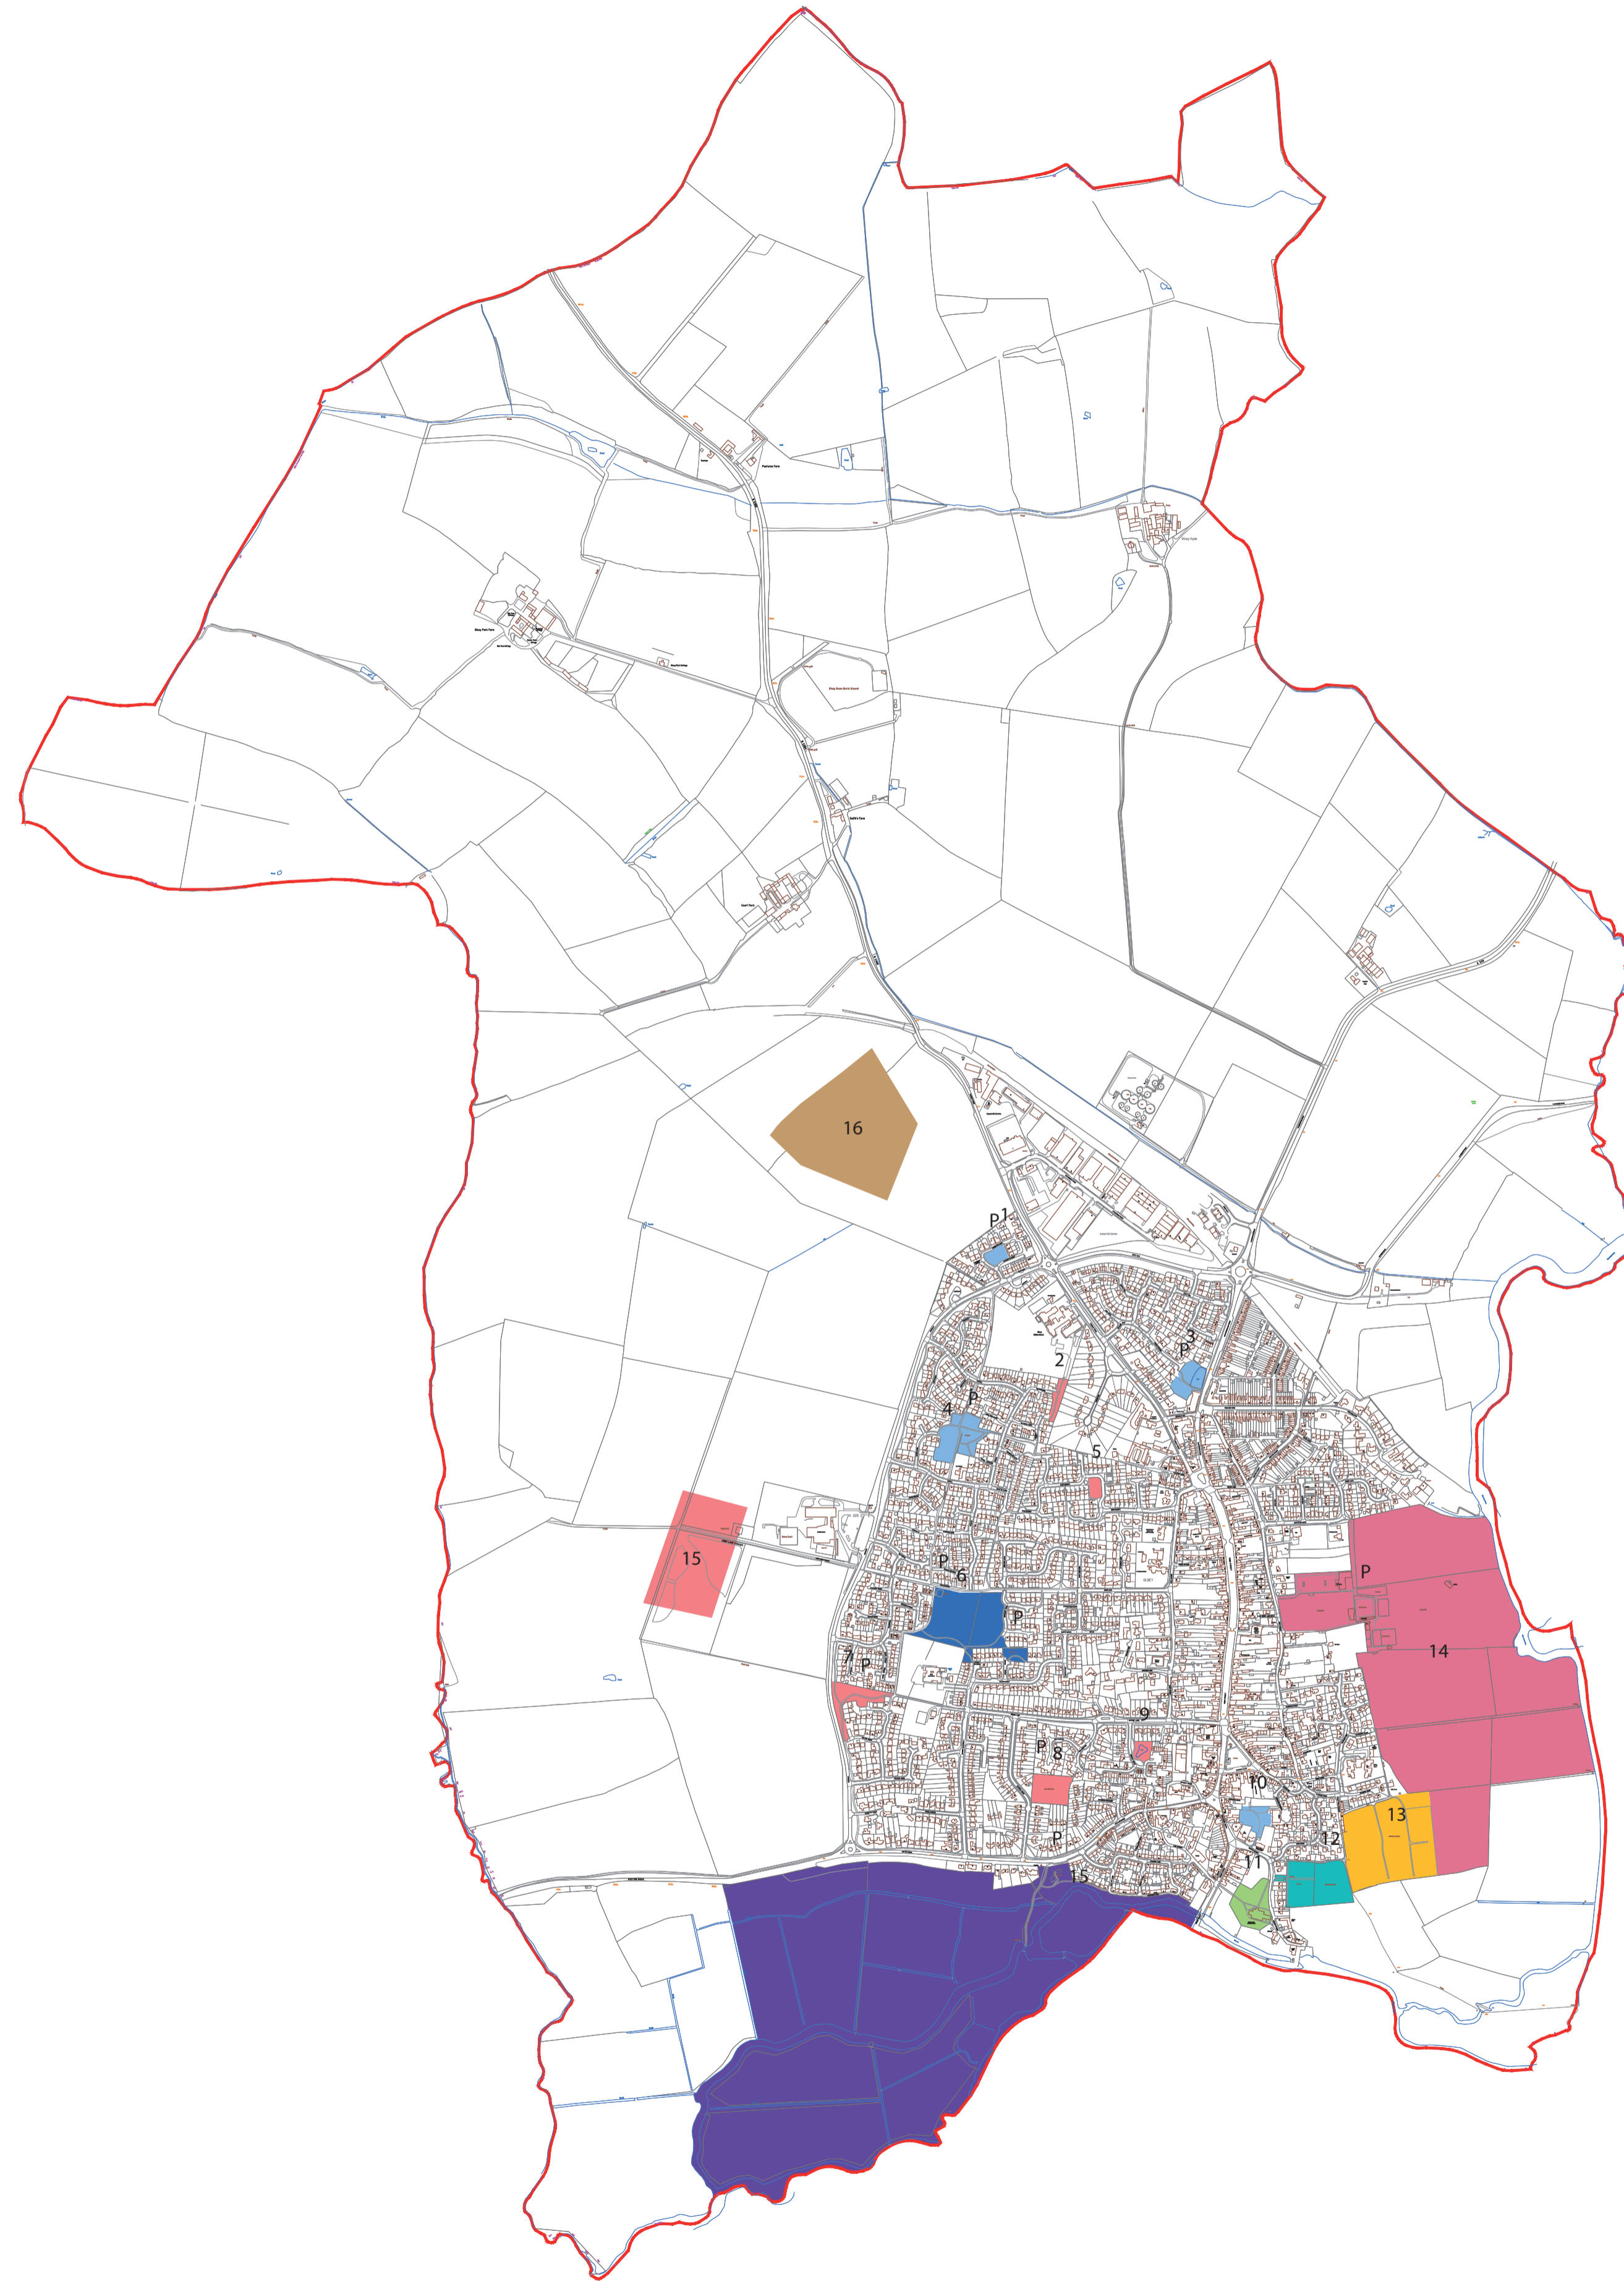

# OLNEY

 Linear Parks	 Amenity Open Space (over 1000m2)	 Orchards	P Play Areas
 District Parks	 Playing Fields & Sports Facilities	 Paddocks	PA Paddocks
 Local Parks	 Sites of Wildlife Interest	 Churchyards	WS Water Sports
 Pocket Parks	 Green Access Link	 Cemeteries	A Allotments
 Village Greens	 Civic Spaces	 Common Land	PF Playing Fields
 Transport Corridors	 Allotments	 Proposed Open Space	C Churches
			CE Cemeteries
			O Orchards
			 Parish Boundary