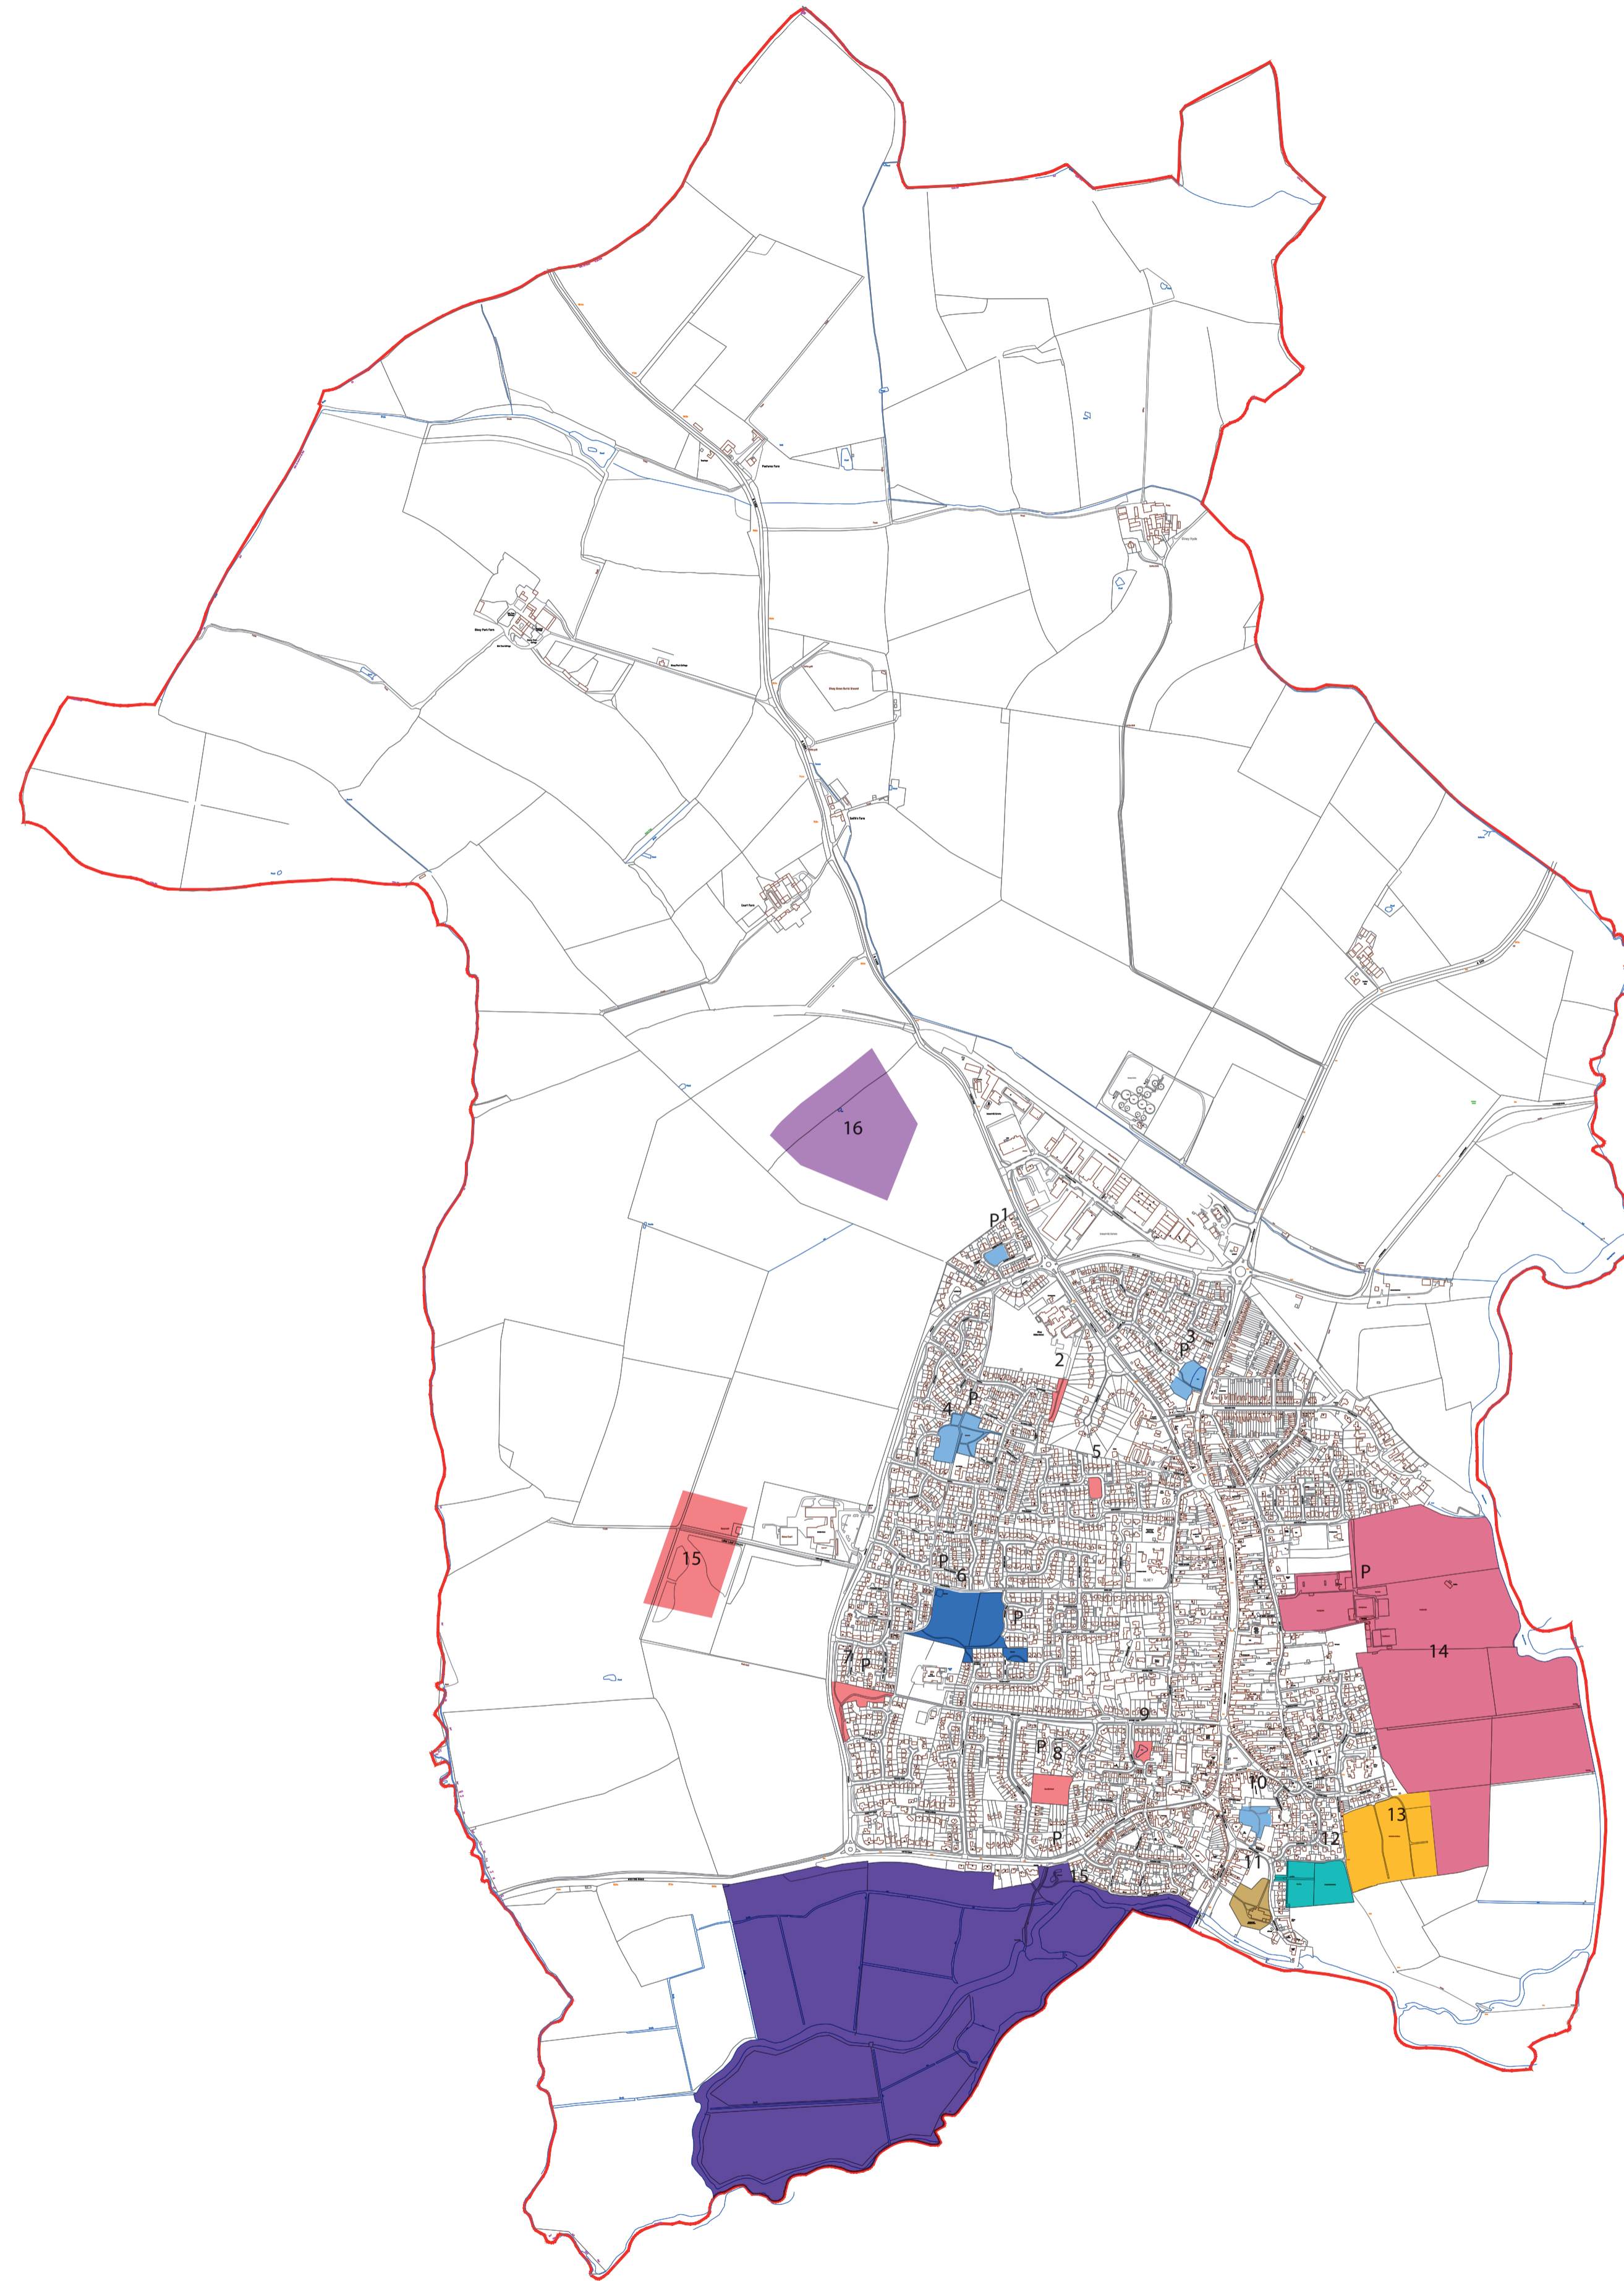

OLNEY

Linear Parks	Amenity Open Space (over 1000m2)	Orchards	Play Areas
District Parks	Playing Fields & Outdoor Sports Facilities	Paddocks	Paddocks
Local Parks	Sites of Wildlife Interest	Churchyards	Water Sports
Pocket Parks	Green Access Link	Cemeteries	Allotments
Village Greens	Civic Spaces	Common Land	Playing Fields
Transport Corridors	Allotments	Proposed Linear Park	Churches
			Cemeteries
			Orchards
			Village Green
			Parish Boundary

*The numbers are for reference purposes only