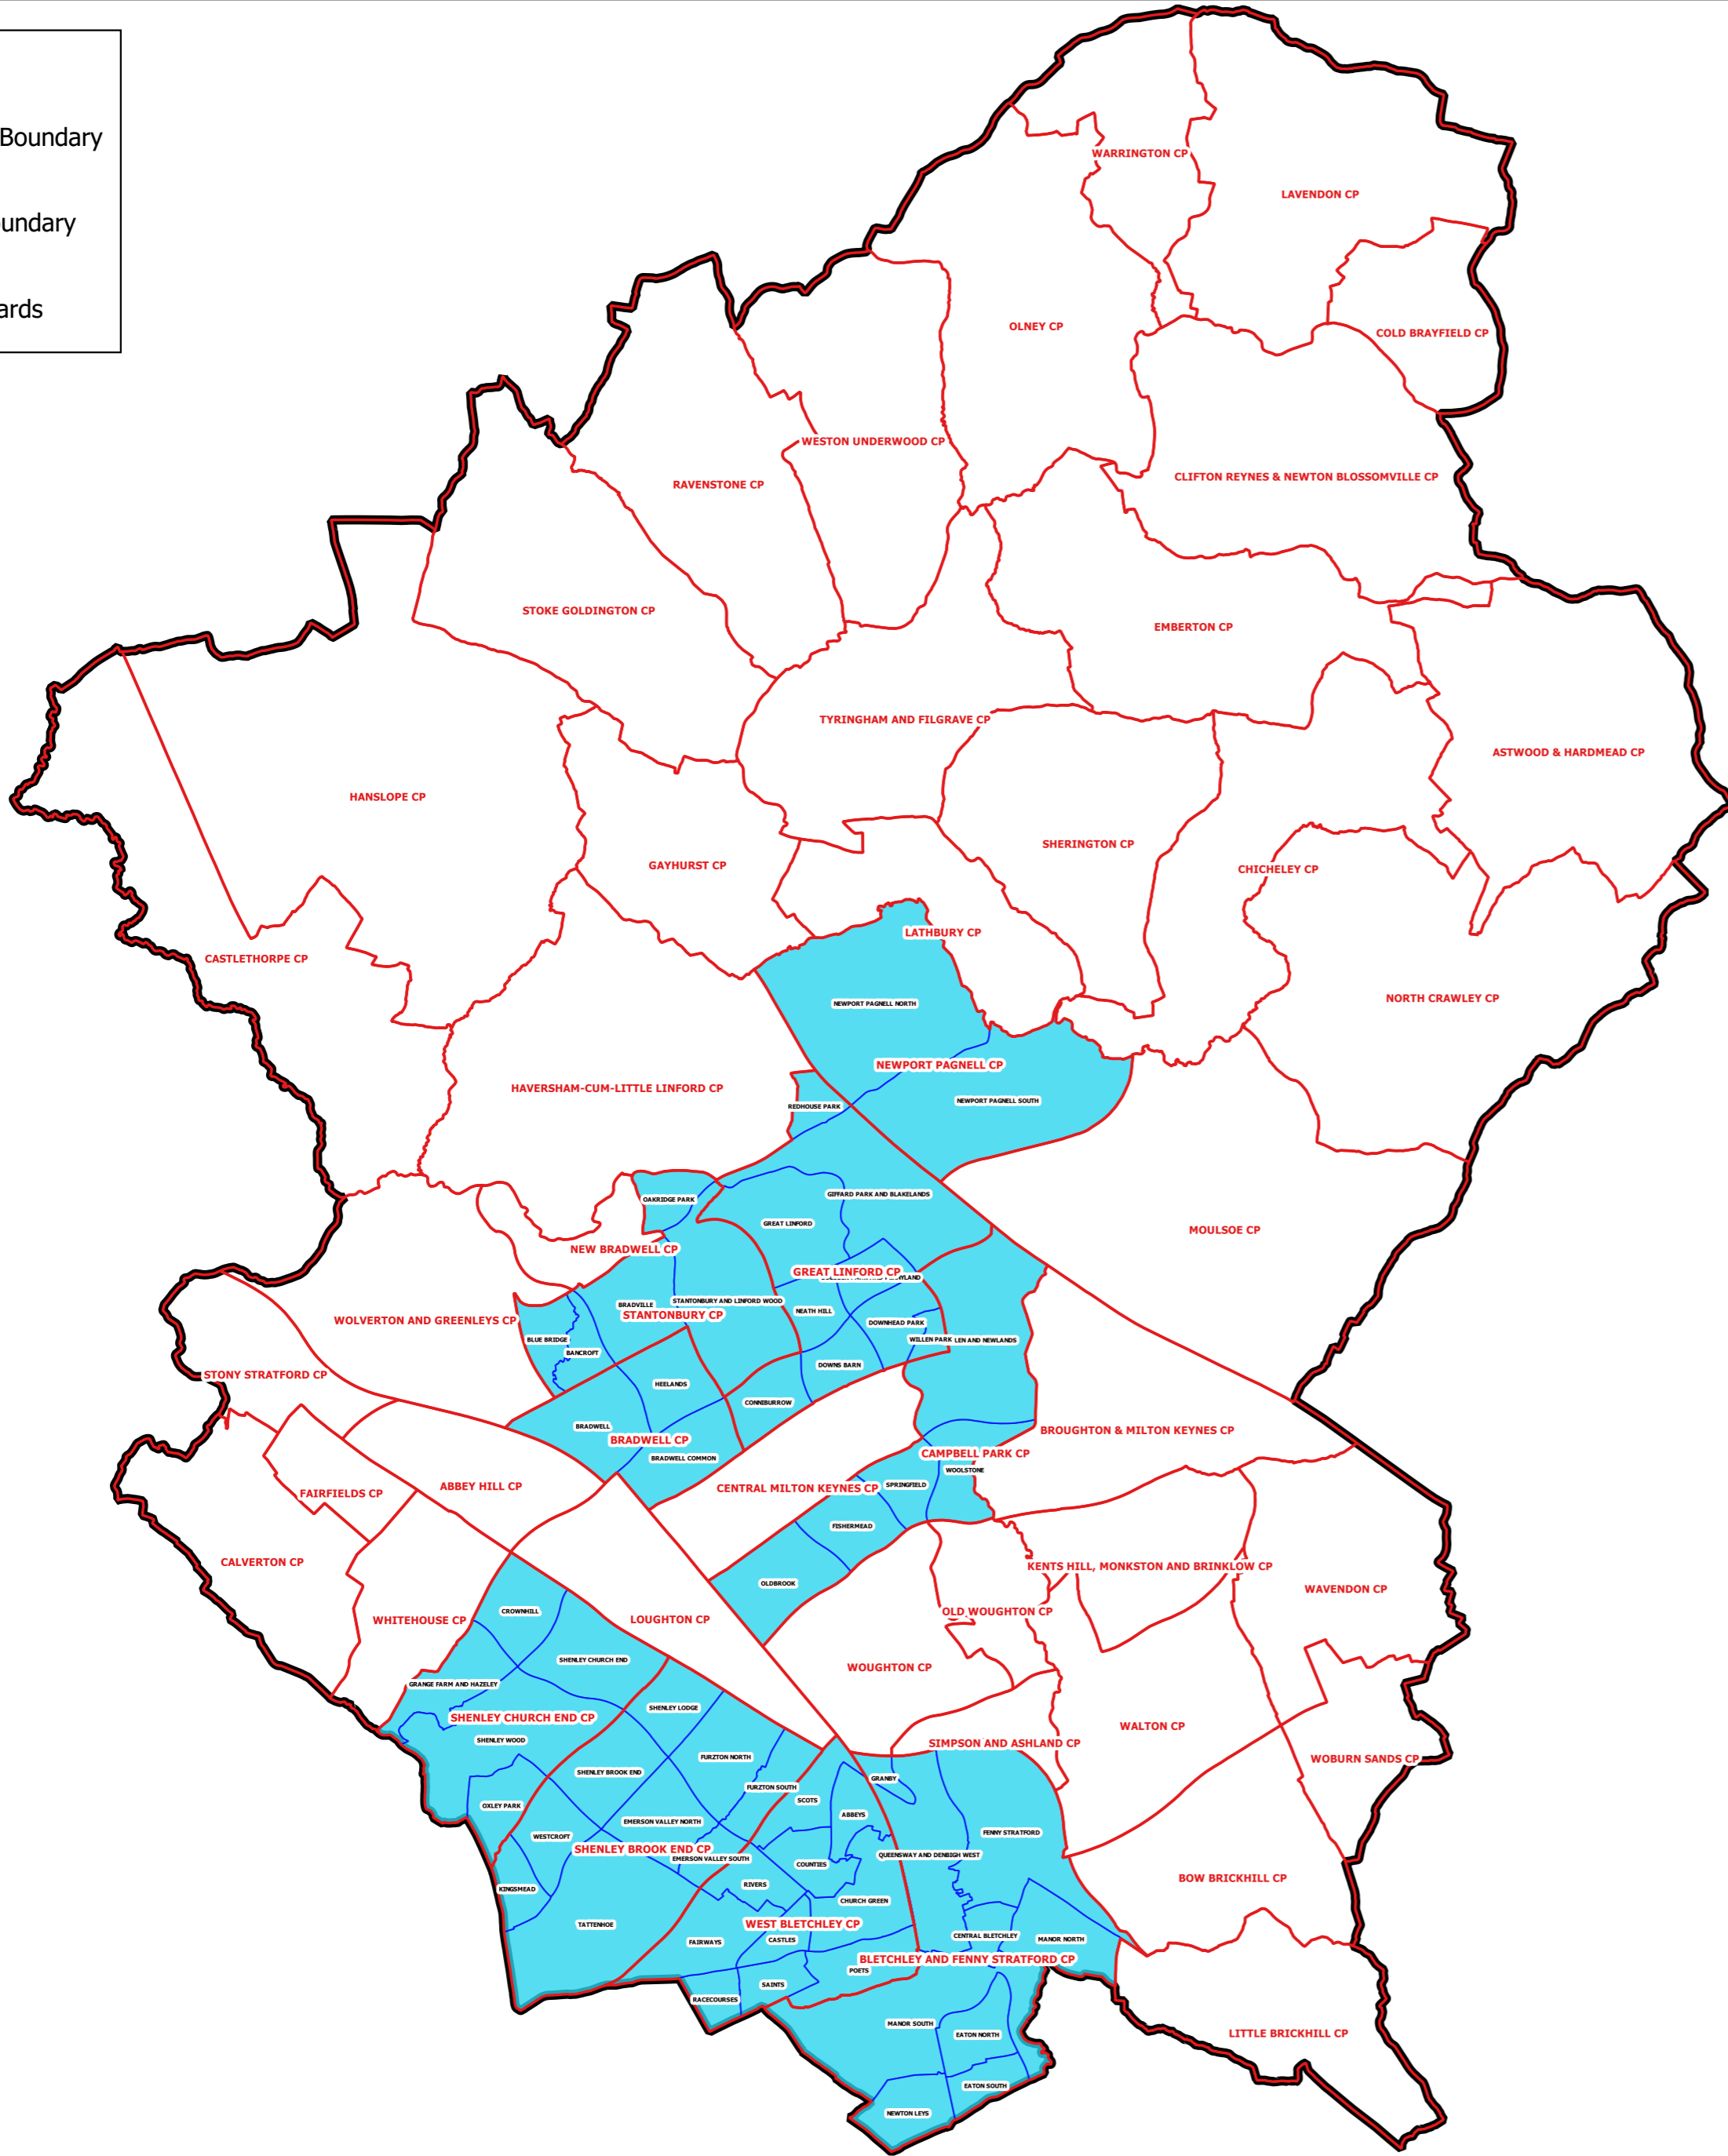

Legend

-  Borough Boundary
-  Parish boundary
-  Parish Wards

Parish Wards

PARISH	PARISH WARD
Bletchley and Fenny Stratford CP	CENTRAL BLETCHLEY
Bletchley and Fenny Stratford CP	MANOR NORTH
Bletchley and Fenny Stratford CP	EATON SOUTH
Bletchley and Fenny Stratford CP	FENNY STRATFORD
Bletchley and Fenny Stratford CP	NEWTON LEYS
Bletchley and Fenny Stratford CP	MANOR SOUTH
Bletchley and Fenny Stratford CP	EATON NORTH
Bletchley and Fenny Stratford CP	QUEENSWAY AND DENBIGH WEST
Bletchley and Fenny Stratford CP	GRANBY
Bradwell CP	BRADWELL
Bradwell CP	BRADWELL COMMON
Bradwell CP	HEELANDS
Campbell Park CP	WOOLSTONE
Campbell Park CP	SPRINGFIELD
Campbell Park CP	WILLEN AND NEWLANDS
Campbell Park CP	OLDBROOK
Campbell Park CP	FISHERMEAD
Great Linford CP	NEATH HILL
Great Linford CP	REDHOUSE PARK
Great Linford CP	GREAT LINFORD
Great Linford CP	WILLEN PARK
Great Linford CP	DOWNNS BARN
Great Linford CP	CONNIBURROW
Great Linford CP	DOWNHEAD PARK
Great Linford CP	GIFFARD PARK AND BLAKELANDS
Great Linford CP	BOLBECK PARK AND PENNYLAND
Newport Pagnell CP	NEWPORT PAGNELL NORTH
Newport Pagnell CP	NEWPORT PAGNELL SOUTH
Shenley Brook End CP	FURZTON SOUTH
Shenley Brook End CP	EMERSON VALLEY SOUTH
Shenley Brook End CP	SHENLEY LODGE
Shenley Brook End CP	SHENLEY BROOK END
Shenley Brook End CP	TATTENHOE
Shenley Brook End CP	FURZTON NORTH
Shenley Brook End CP	EMERSON VALLEY NORTH
Shenley Brook End CP	KINGSMEAD
Shenley Brook End CP	WESTCROFT
Shenley Church End CP	CROWNHILL
Shenley Church End CP	GRANGE FARM AND HAZELEY
Shenley Church End CP	SHENLEY CHURCH END
Shenley Church End CP	SHENLEY WOOD
Shenley Church End CP	OXLEY PARK
Stantonbury CP	OAKRIDGE PARK
Stantonbury CP	BANCROFT
Stantonbury CP	BLUE BRIDGE
Stantonbury CP	STANTONBURY AND LINFORD WOOD
Stantonbury CP	BRADVILLE
West Bletchley CP	SCOTS
West Bletchley CP	FAIRWAYS
West Bletchley CP	CASTLES
West Bletchley CP	CHURCH GREEN
West Bletchley CP	RIVERS
West Bletchley CP	ABBEYS
West Bletchley CP	COUNTIES
West Bletchley CP	POETS
West Bletchley CP	RACECOURSES