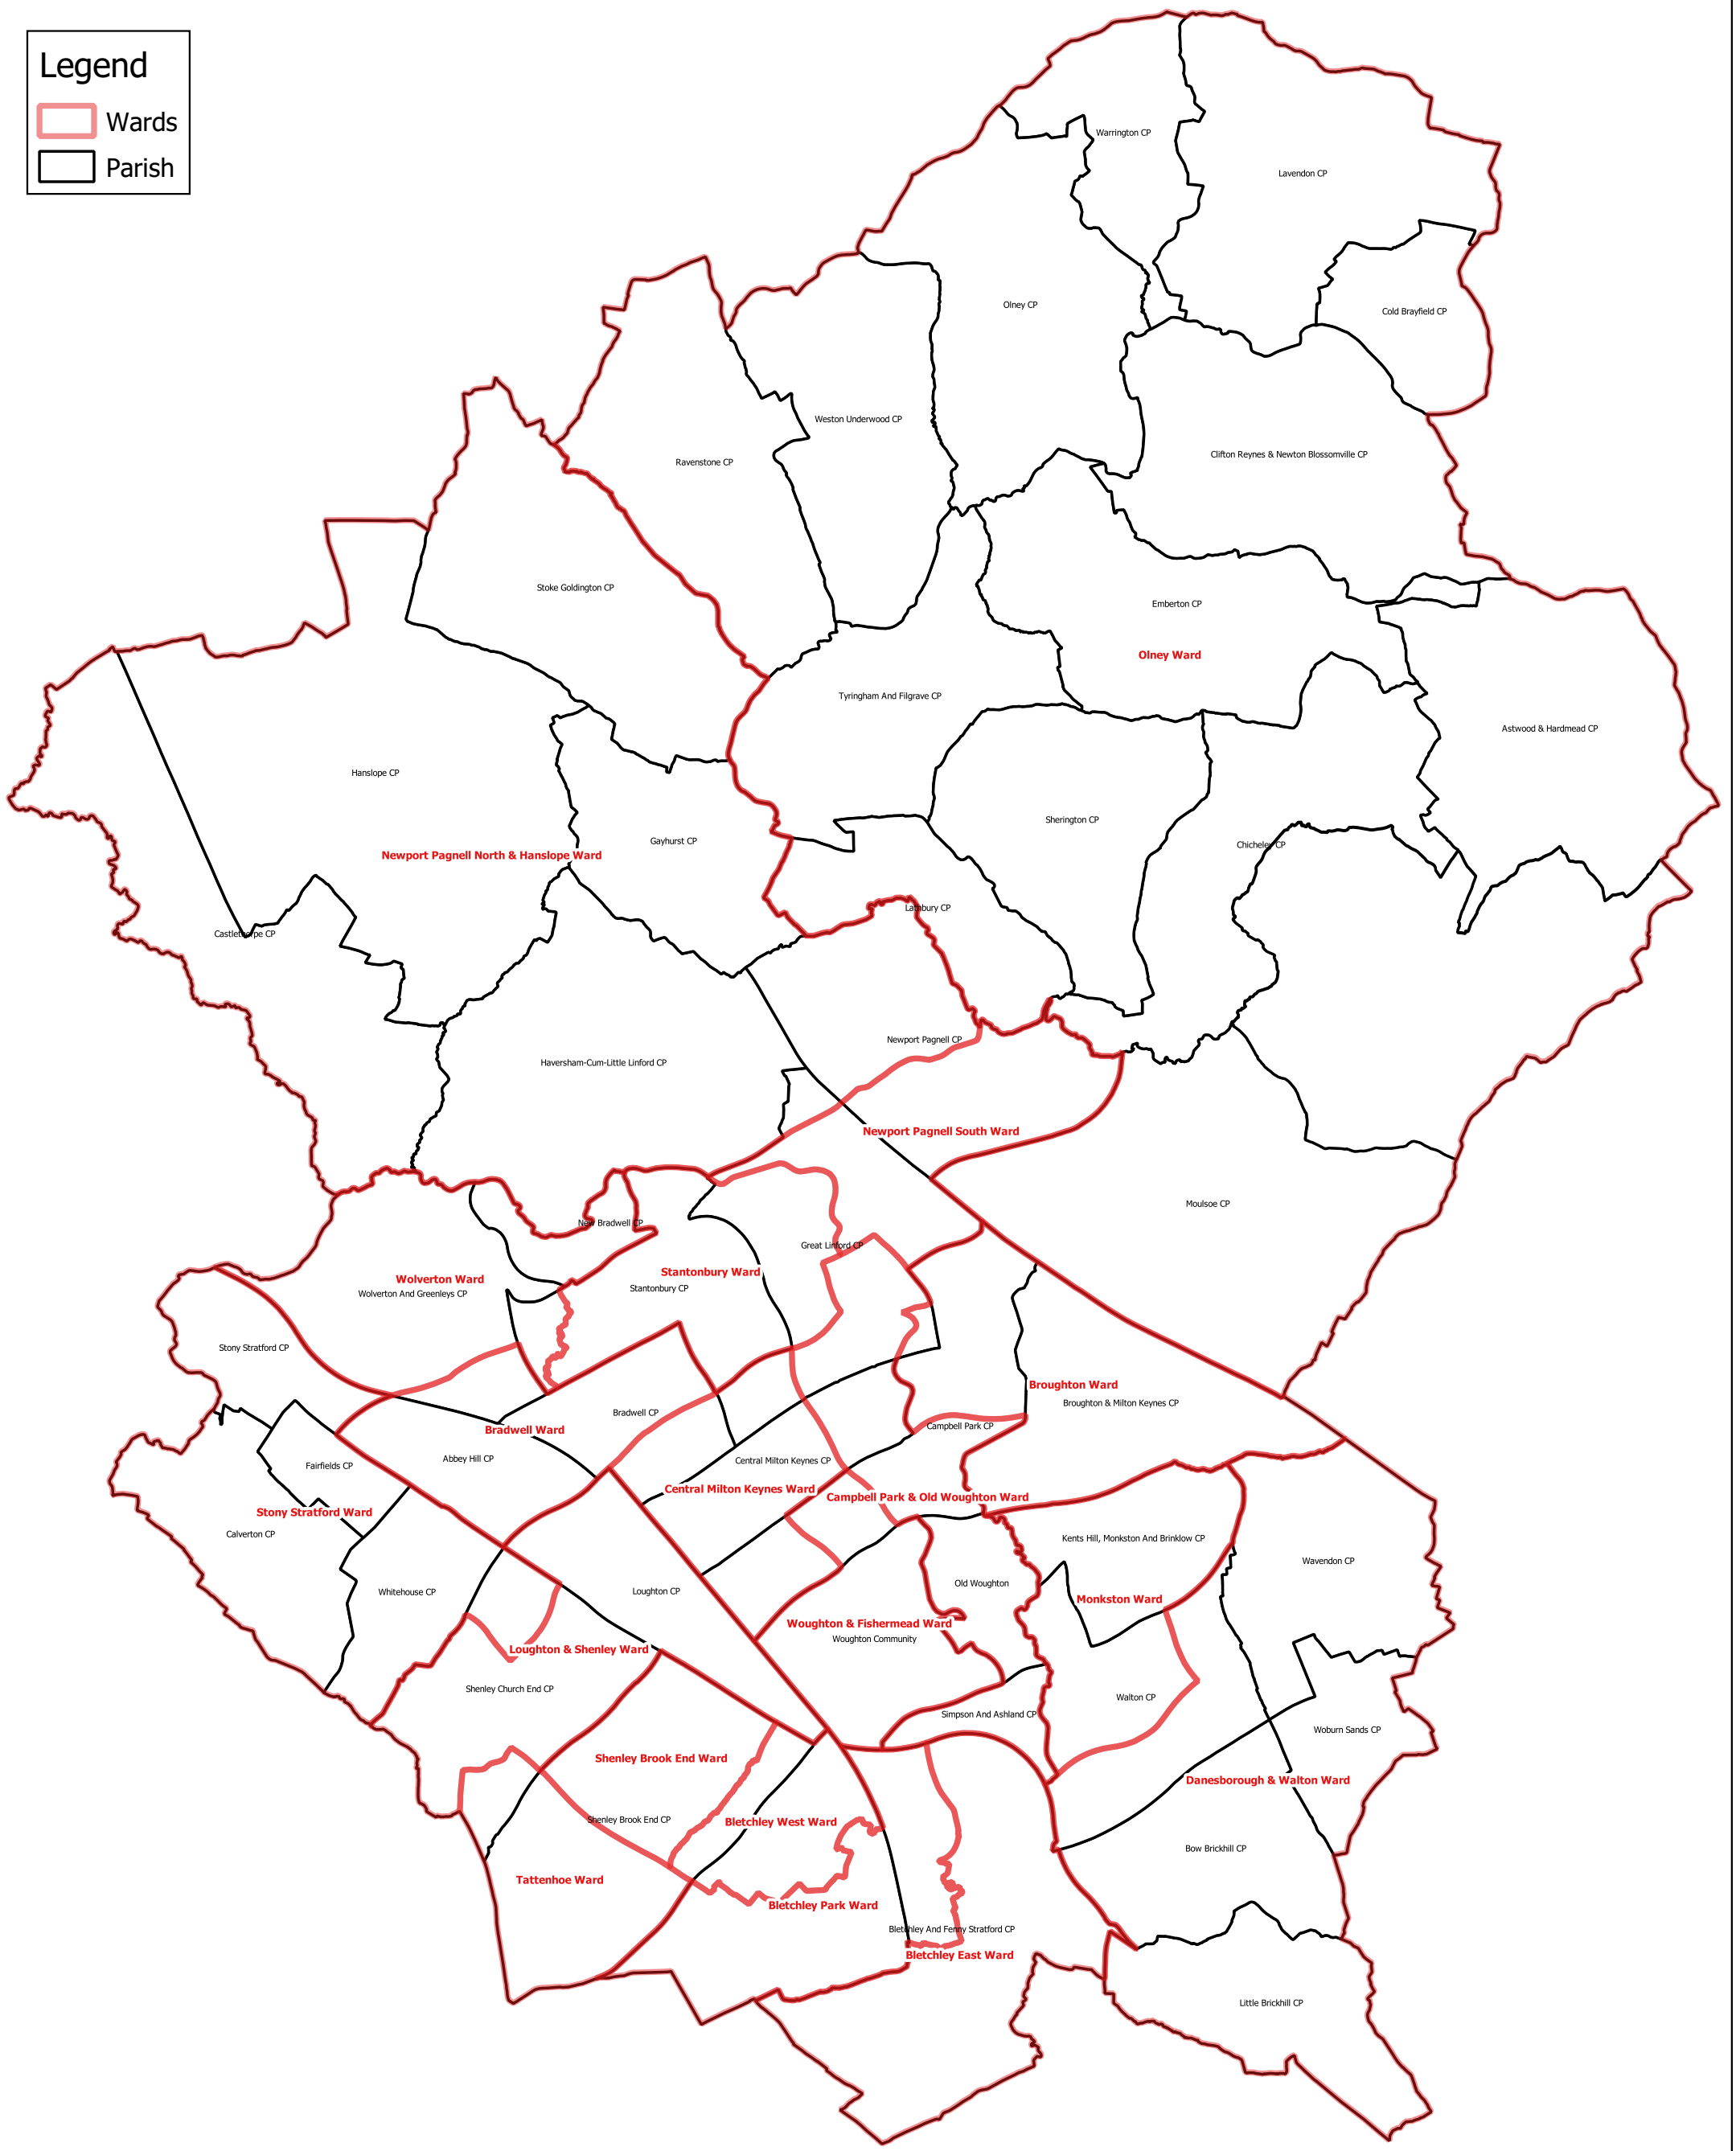

Legend

- Wards
- Parish

Parish with Wards Overlay

Plan produced by: Ken Farrier

Tel: MK 254264

Date: 28/11/2018

Project:

Scale 1:72000

@ A3P

Research & Intelligence - GIS

© Crown copyright and database rights 2018 OS [100019593]