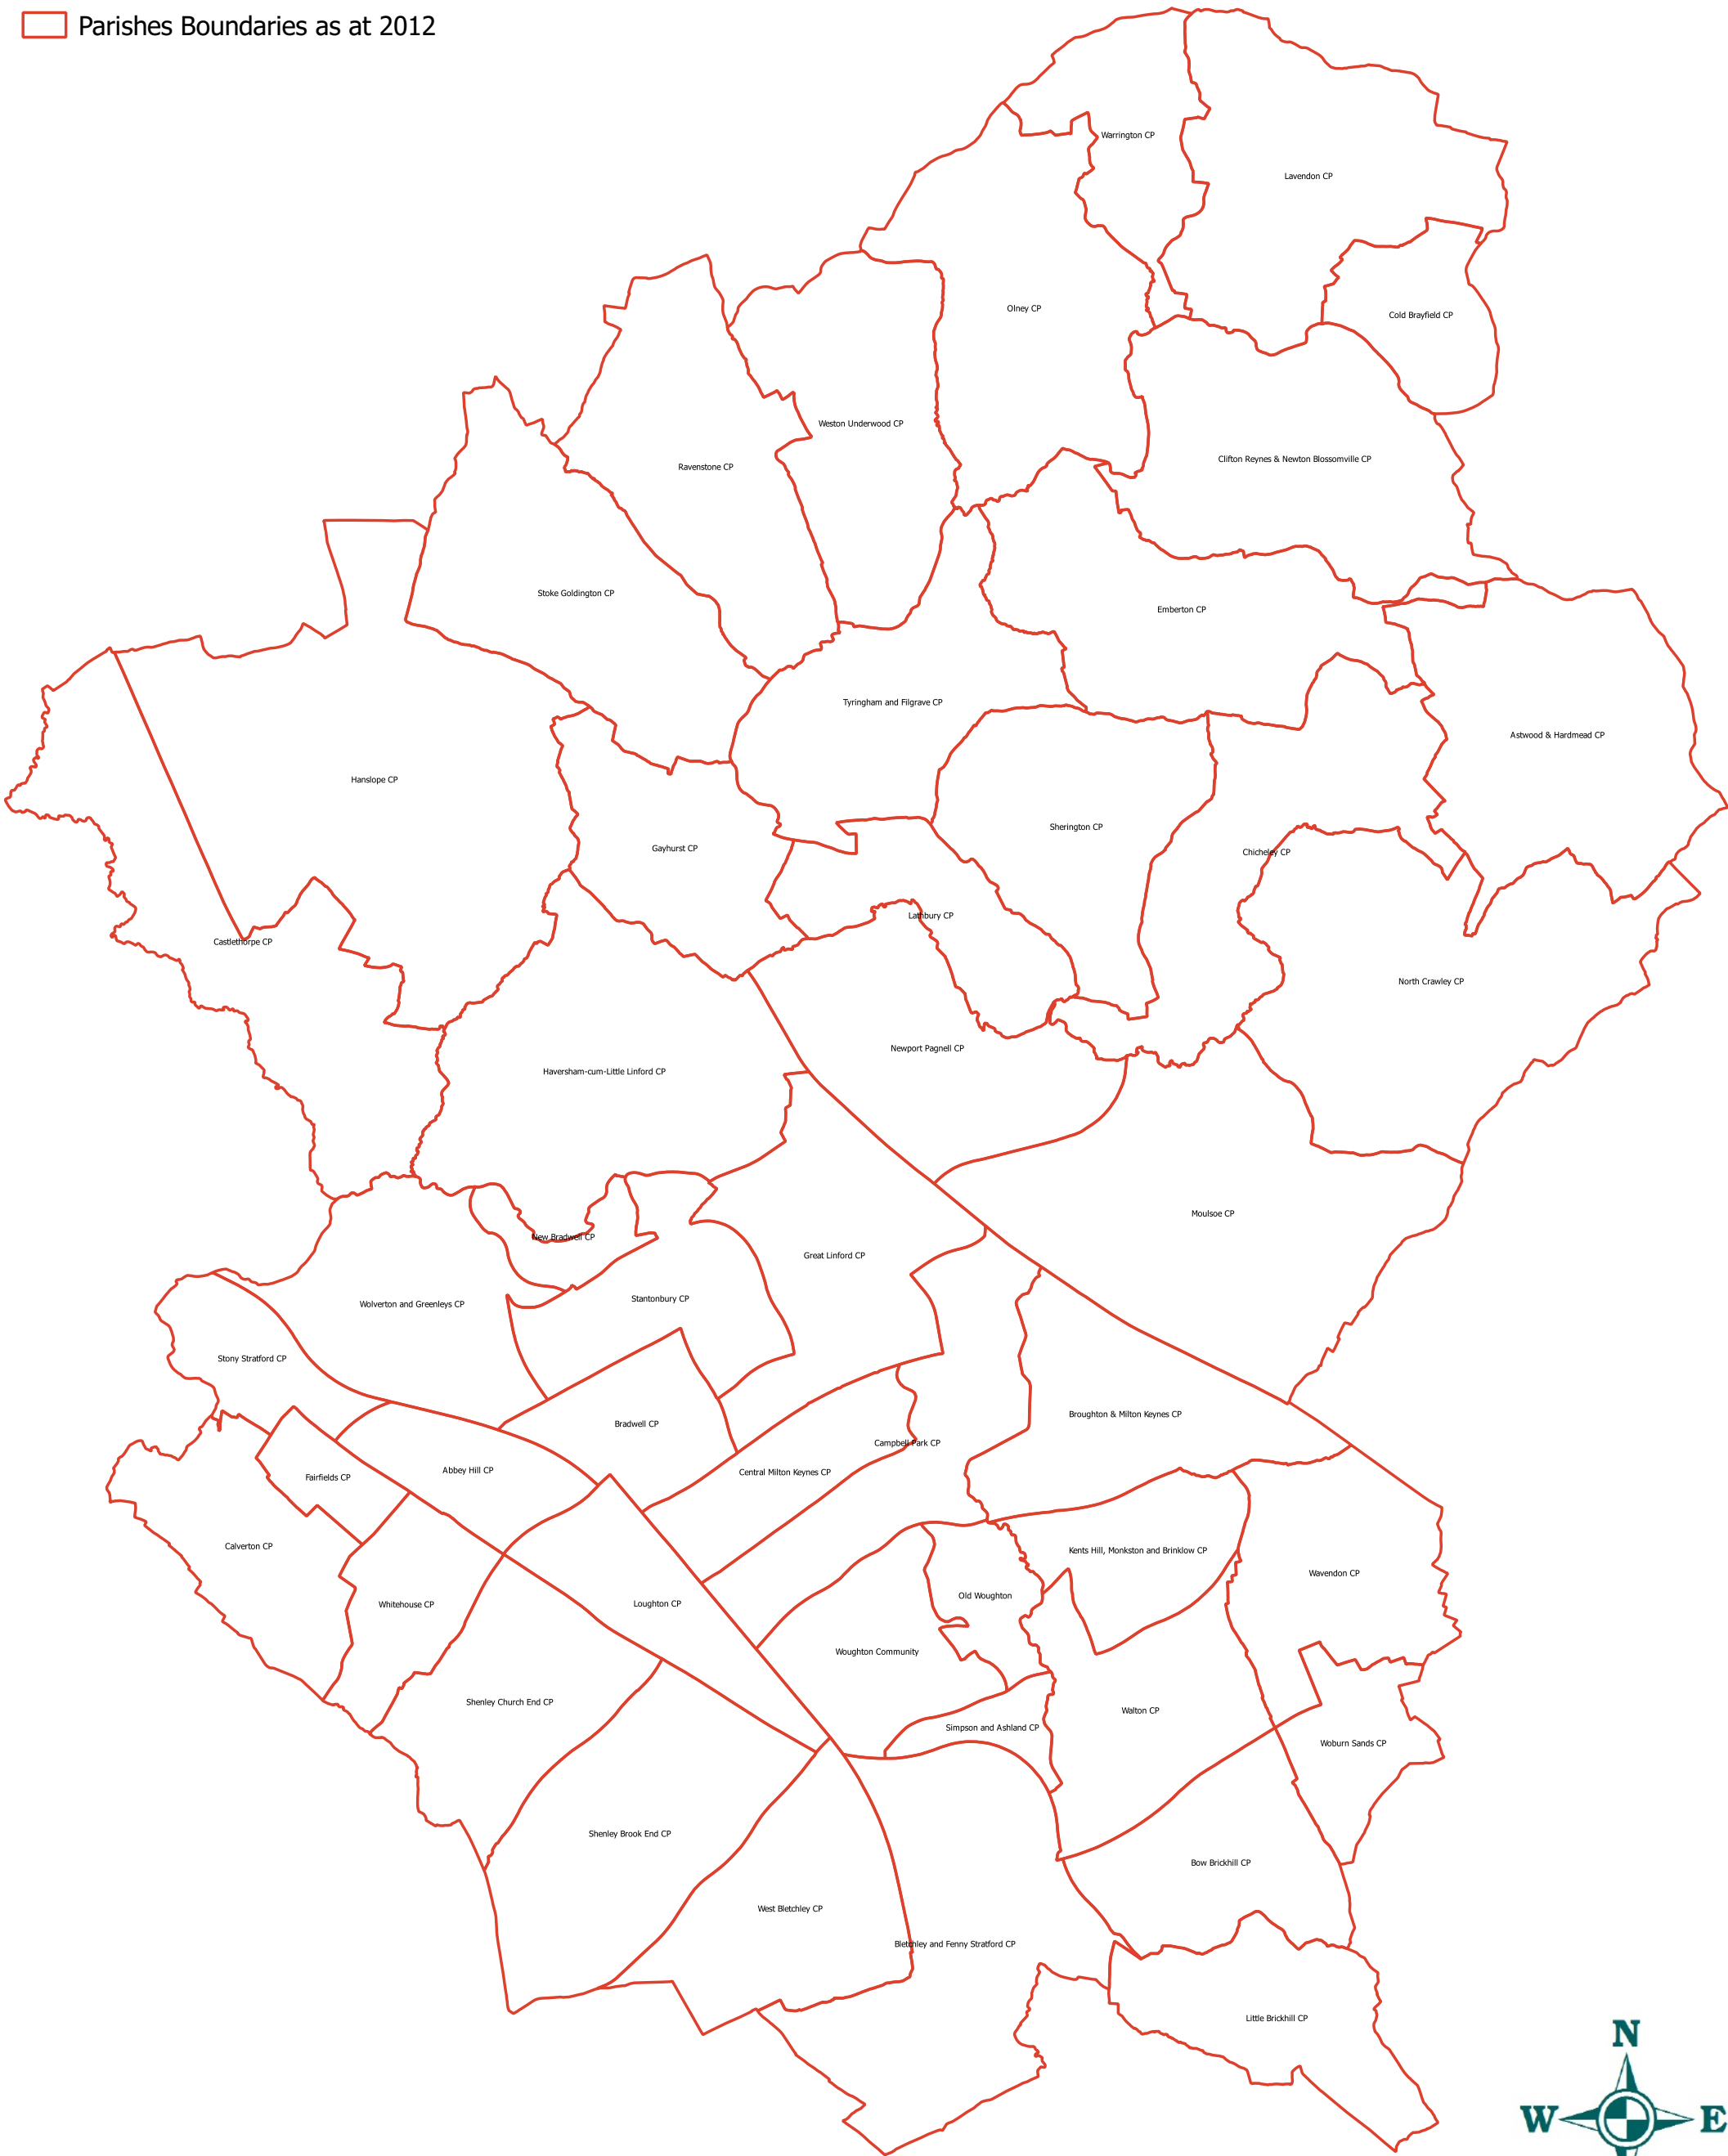

# Legend

 Parishes Boundaries as at 2012

|                               |                |                 |          |                |       |
|-------------------------------|----------------|-----------------|----------|----------------|-------|
| Plan produced by: Ken Farrier | Tel: MK 254264 | Date: 14/3/2017 | Project: | Scale 1:72,953 | @ A3P |
|-------------------------------|----------------|-----------------|----------|----------------|-------|

**Research & Intelligence - GIS**

© Crown copyright and database rights 2017  
OS [100019593]