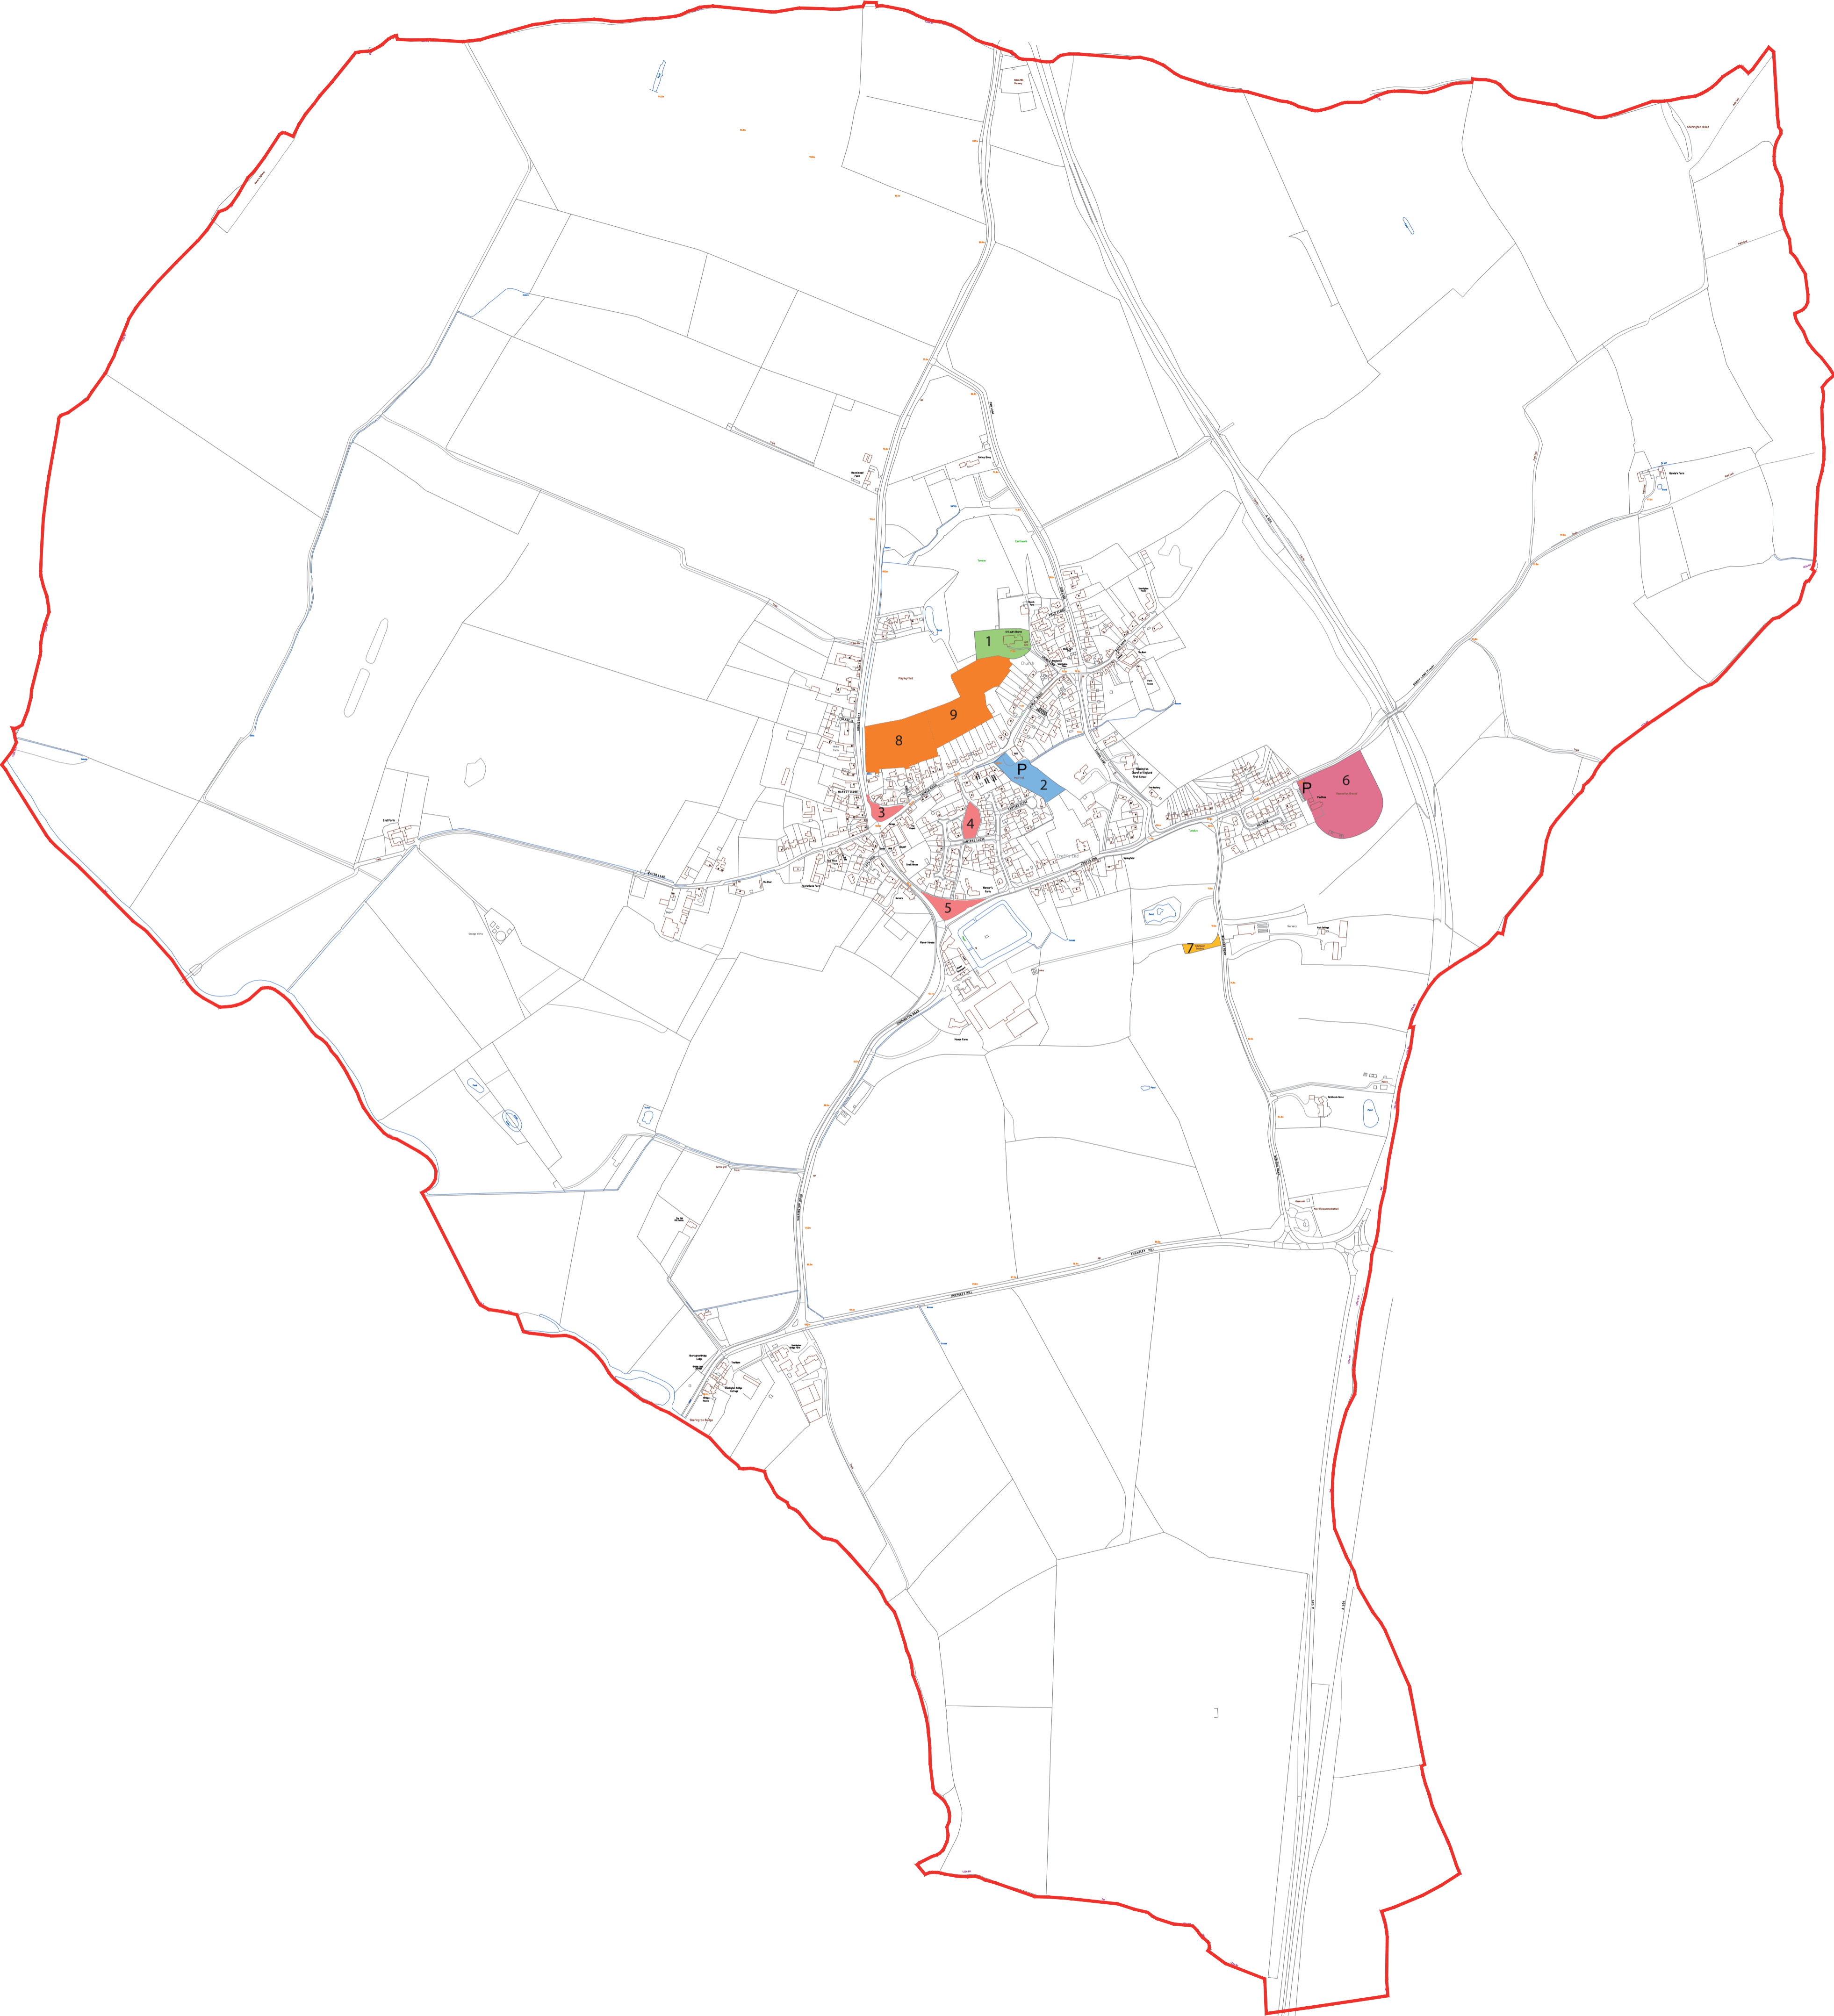

Sherington

	Linear Parks		Amenity Open Space (over 1000m2)		Orchards		P	Play Areas
	District Parks		Playing Fields & Sports Facilities		Paddocks		PA	Paddocks
	Local Parks		Sites of Wildlife Interest		Churchyards		WS	Water Sports
	Pocket Parks		Green Access Link		Cemeteries		A	Allotments
	Village Greens		Civic Spaces		Common Land		PF	Playing Fields
	Transport Corridors		Allotments		Proposed Linear Park		C	Churches
							CE	Cemeteries
							O	Orchards
								Parish Boundary