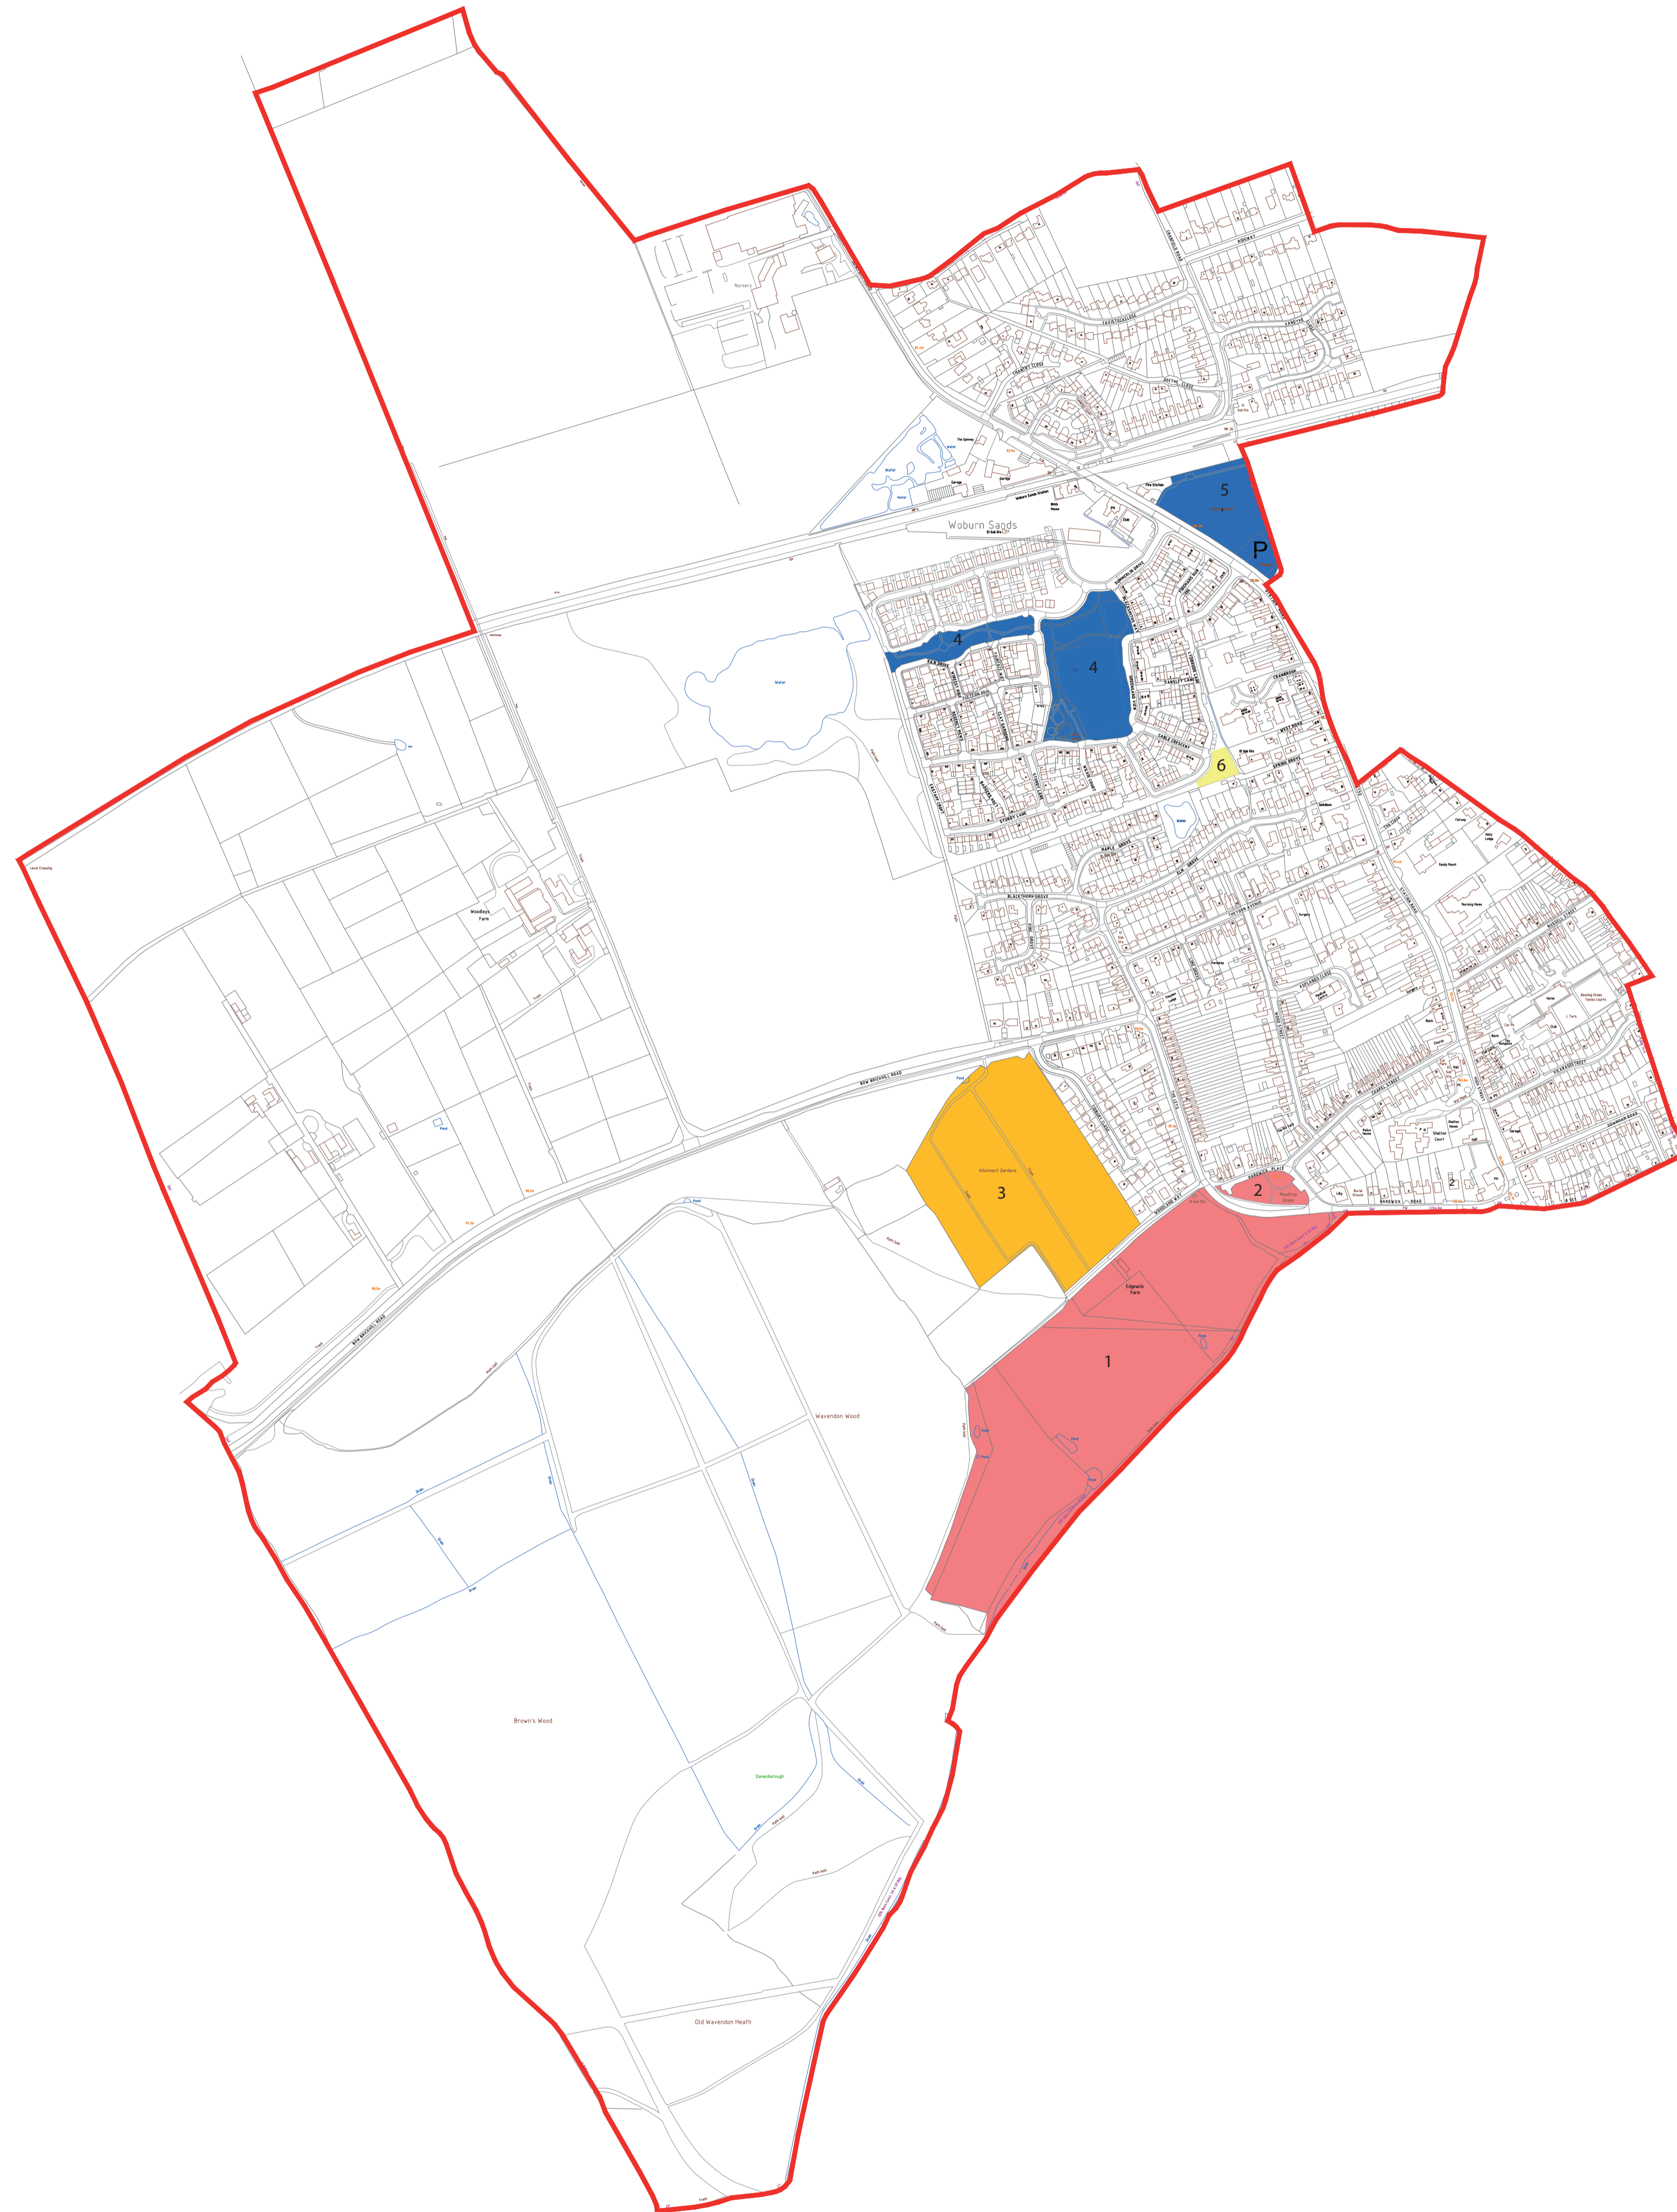

Woburn Sands

 Linear Parks	 Amenity Open Space (over 1000m ²)	 Orchards	 P Play Areas
 District Parks	 Playing Fields & Sports Facilities	 Paddocks	 PA Paddocks
 Local Parks	 Sites of Wildlife Interest	 Churchyards	 WS Water Sports
 Pocket Parks	 Green Access Link	 Cemeteries	 A Allotments
 Village Greens	 Civic Spaces	 Common Land	 PF Playing Fields
 Transport Corridors	 Allotments	 Proposed Linear Park	 C Churches
			 CE Cemeteries
			 O Orchards
			 Parish Boundary