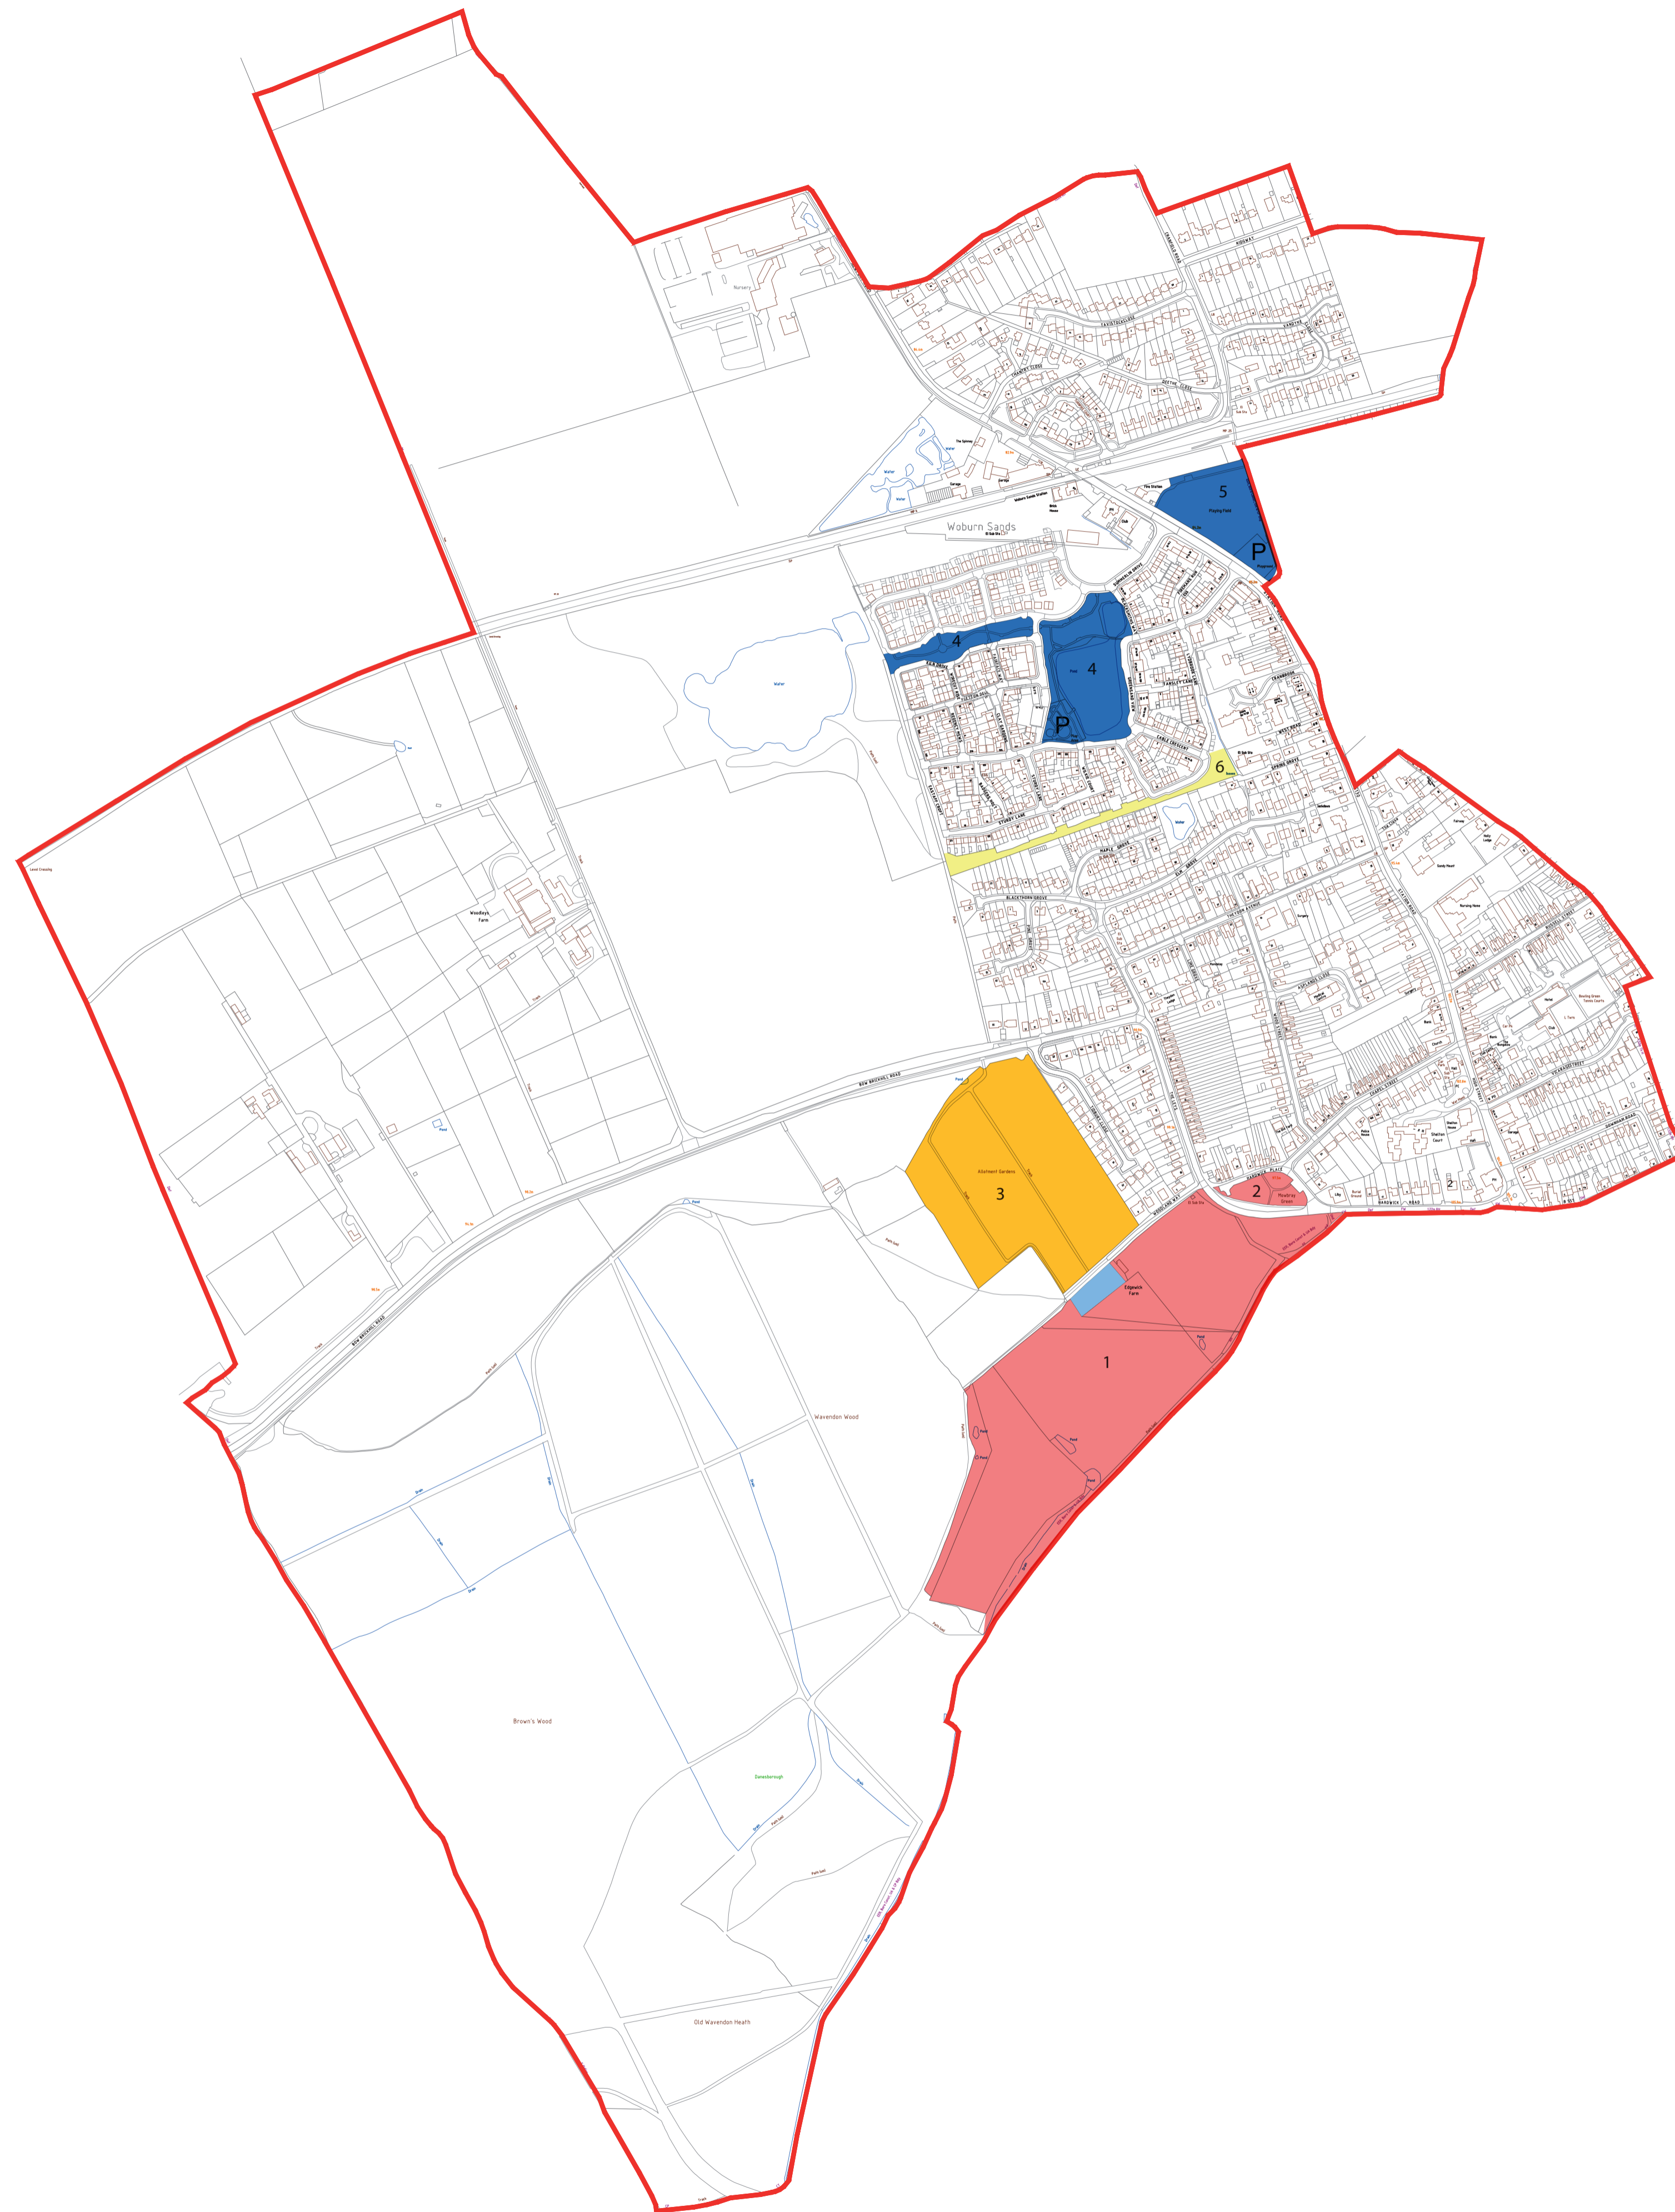

Woburn Sands

Linear Parks	Amenity Open Space (over 1000m2)	Orchards	Play Areas
District Parks	Playing Fields & Outdoor Sports Facilities	Paddocks	Paddocks
Local Parks	Sites of Wildlife Interest	Churchyards	Water Sports
Pocket Parks	Green Access Link	Cemeteries	Allotments
Village Greens	Civic Spaces	Common Land	Playing Fields
Transport Corridors	Allotments	Proposed Linear Park	Churches
			Cemeteries
			Orchards
			Parish Boundary

*The numbers are for reference purposes only