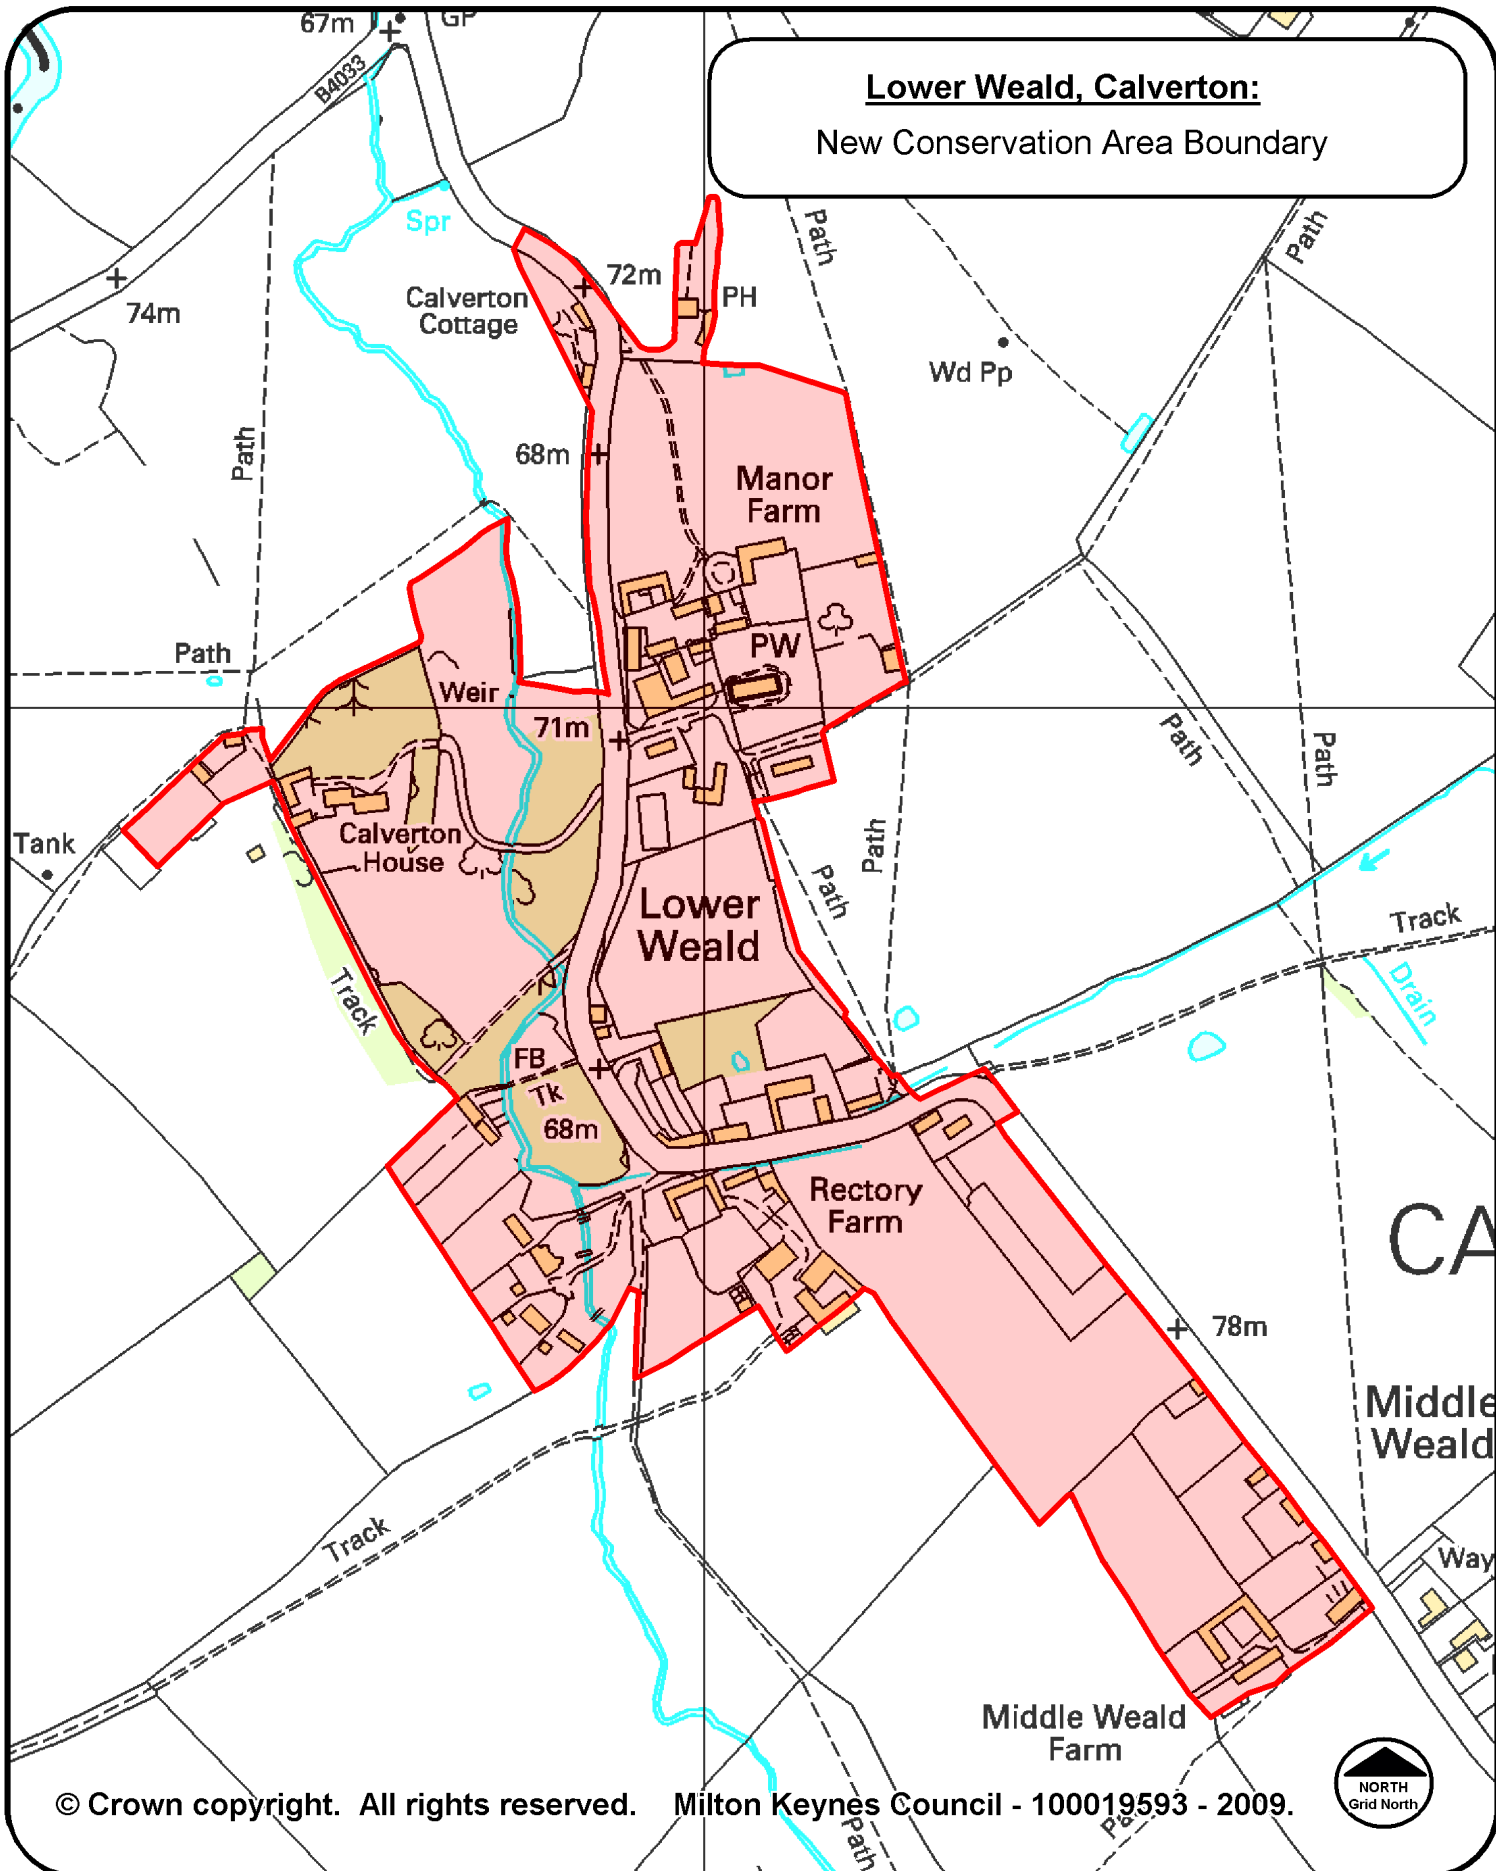

Lower Weald, Calverton:
New Conservation Area Boundary

© Crown copyright. All rights reserved. Milton Keynes Council - 100019593 - 2009.

Map Key

New Conservation Area Boundary