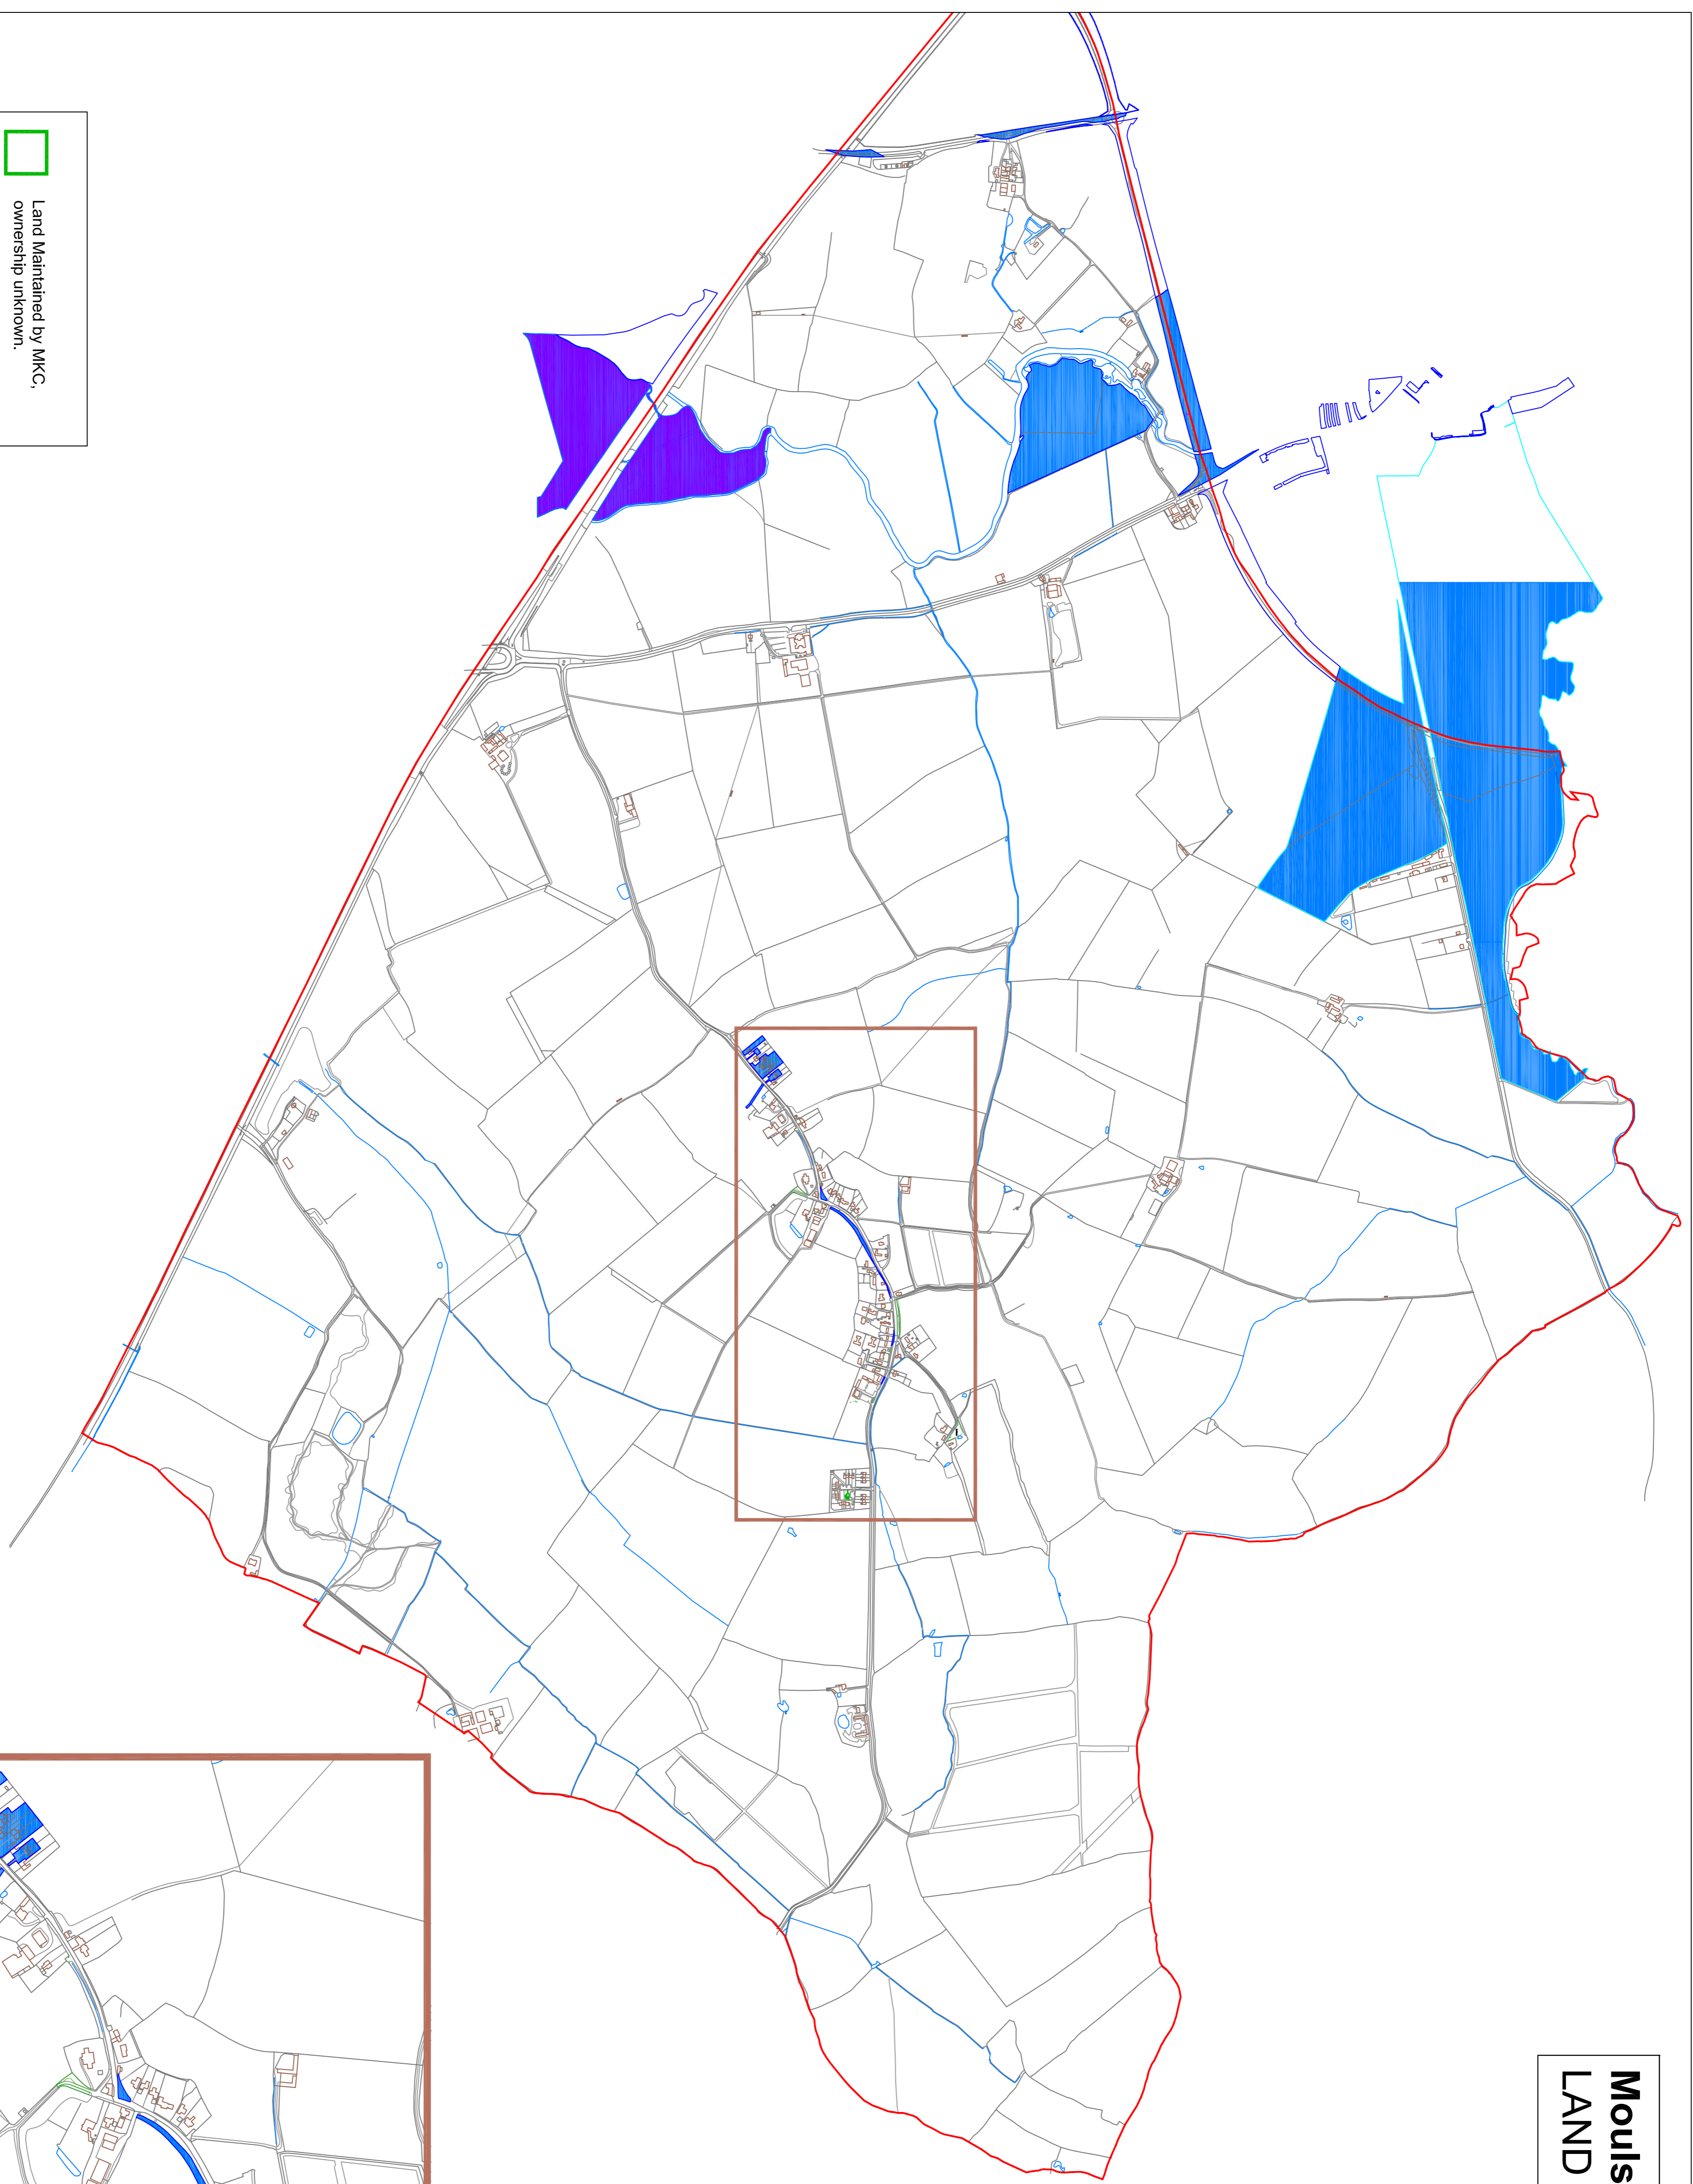

Moulsoe LAND CATEGORISATION

	Land Maintained by MKC, ownership unknown.
	Parks Trust land
	Council ownership (other)

SCALE 1:10000

SCALE 1:5000

SCALE As Shown @A1	
REF	008/02/Parkland plans FINAL
DATE	12/01/2015
DRAWN	DB

© Crown copyright and database rights [2012].
Ordnance Survey [100019593]