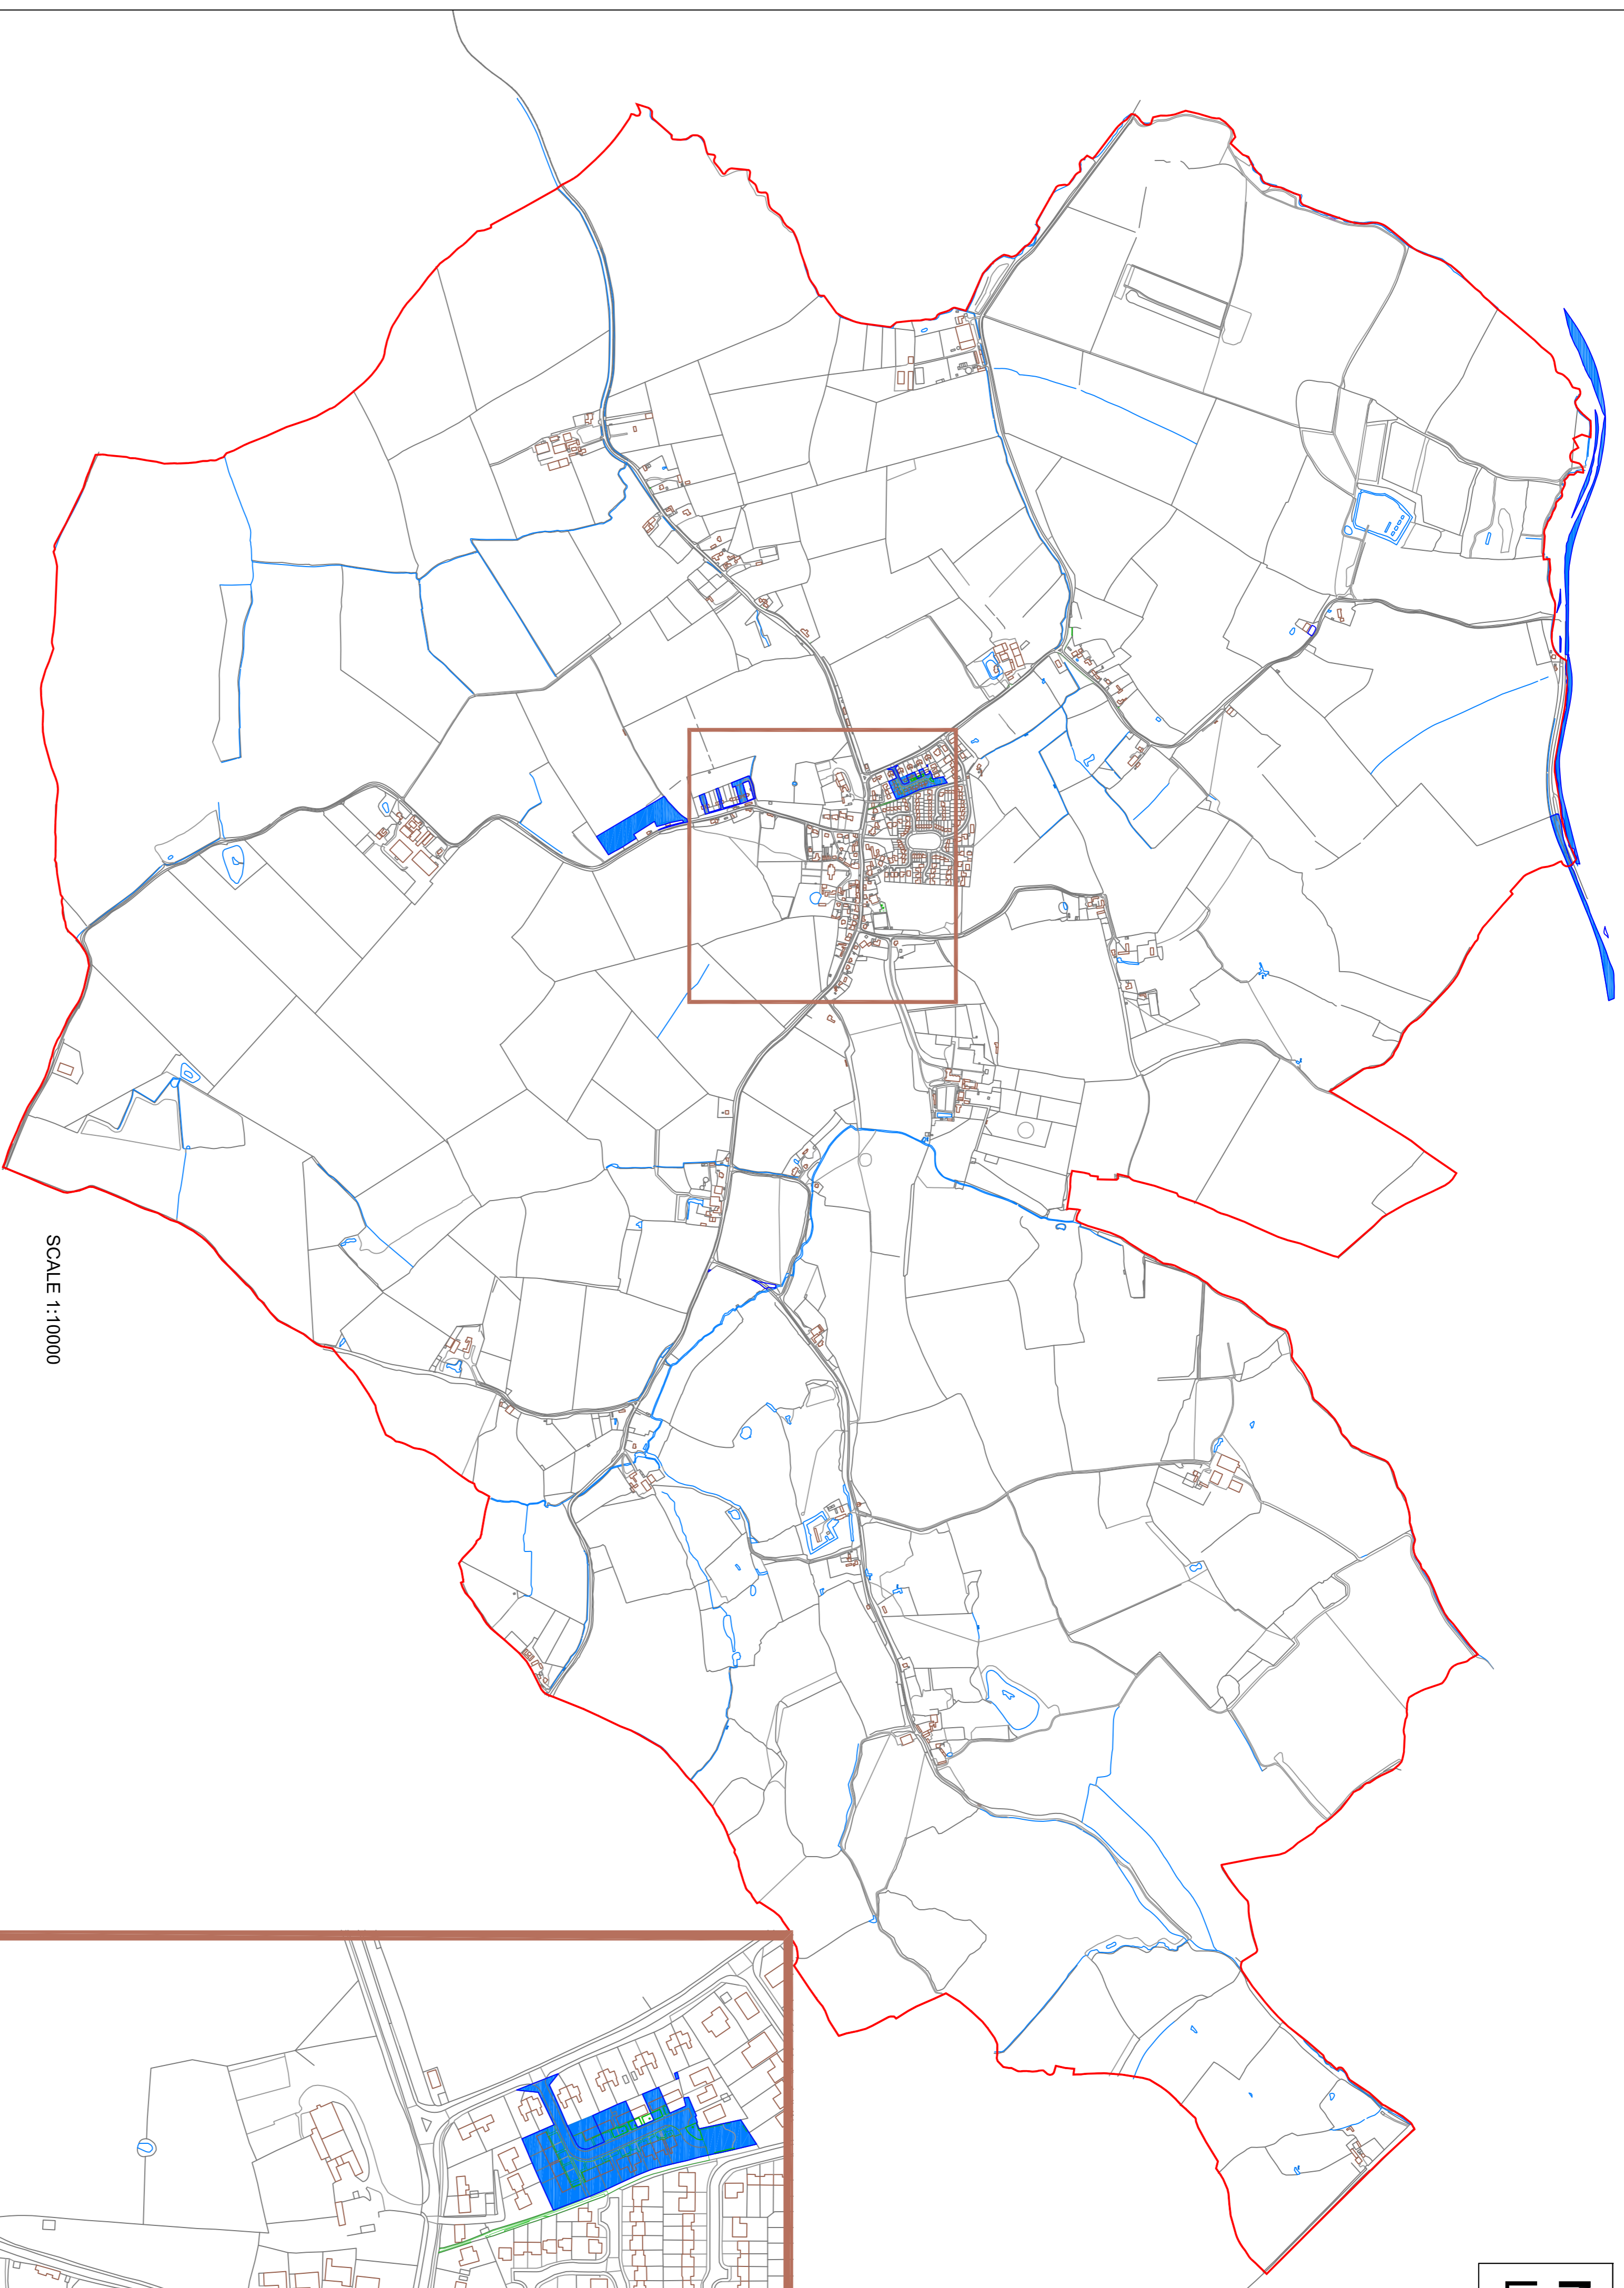

North Crawley LAND CATEGORISATION

SCALE 1:10000

SCALE 1:2500

-  Land Maintained by MKC, ownership unknown.
-  Council ownership (other)

SCALE As Shown @A1
REF 00862/Prelim plans FINAL
North Crawley
DATE 01/08/2013
DRAWN EL

© Crown copyright and database rights [2012].
Ordnance Survey [100019593]