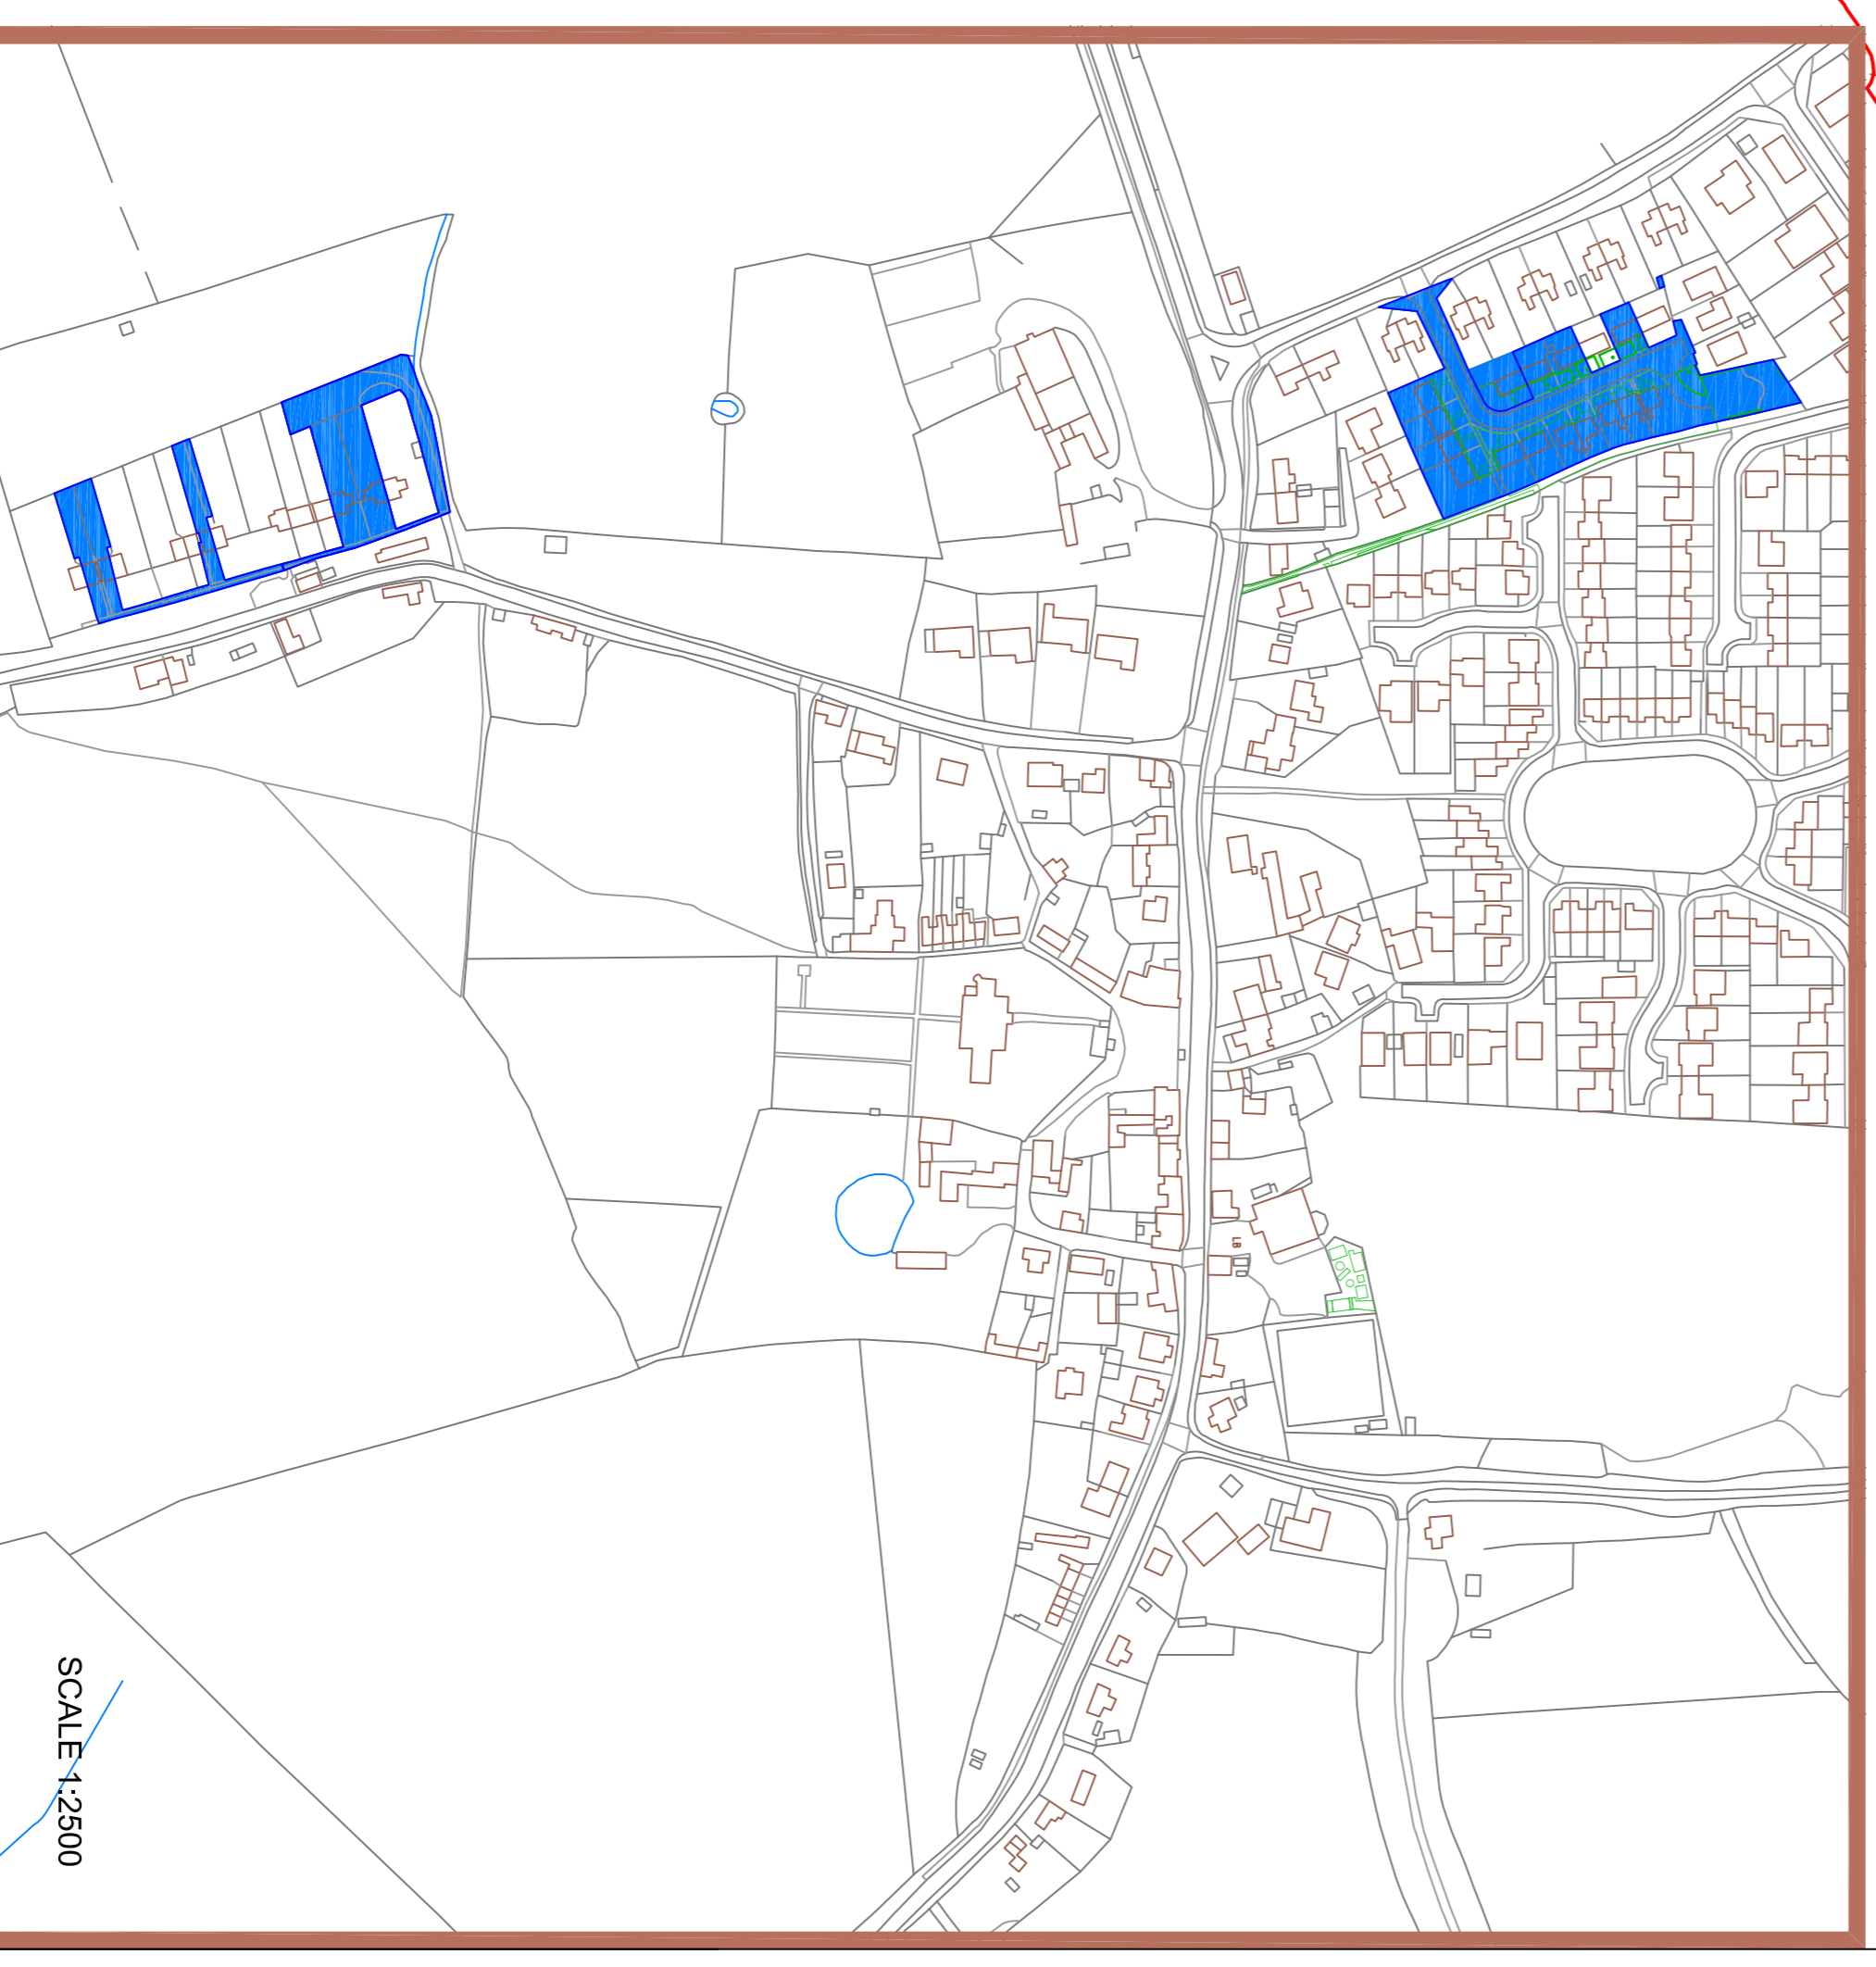

North Crawley LAND CATEGORISATION

SCALE 1:10000

SCALE 1:2500

-  Land Maintained by MKC, ownership unknown.
-  Council ownership (other)

SCALE As Shown @A1
REF 00862/Prelim plans FINAL
North Crawley
DATE 01/08/2013
DRAWN EL

© Crown copyright and database rights [2012].
Ordnance Survey [100019593]