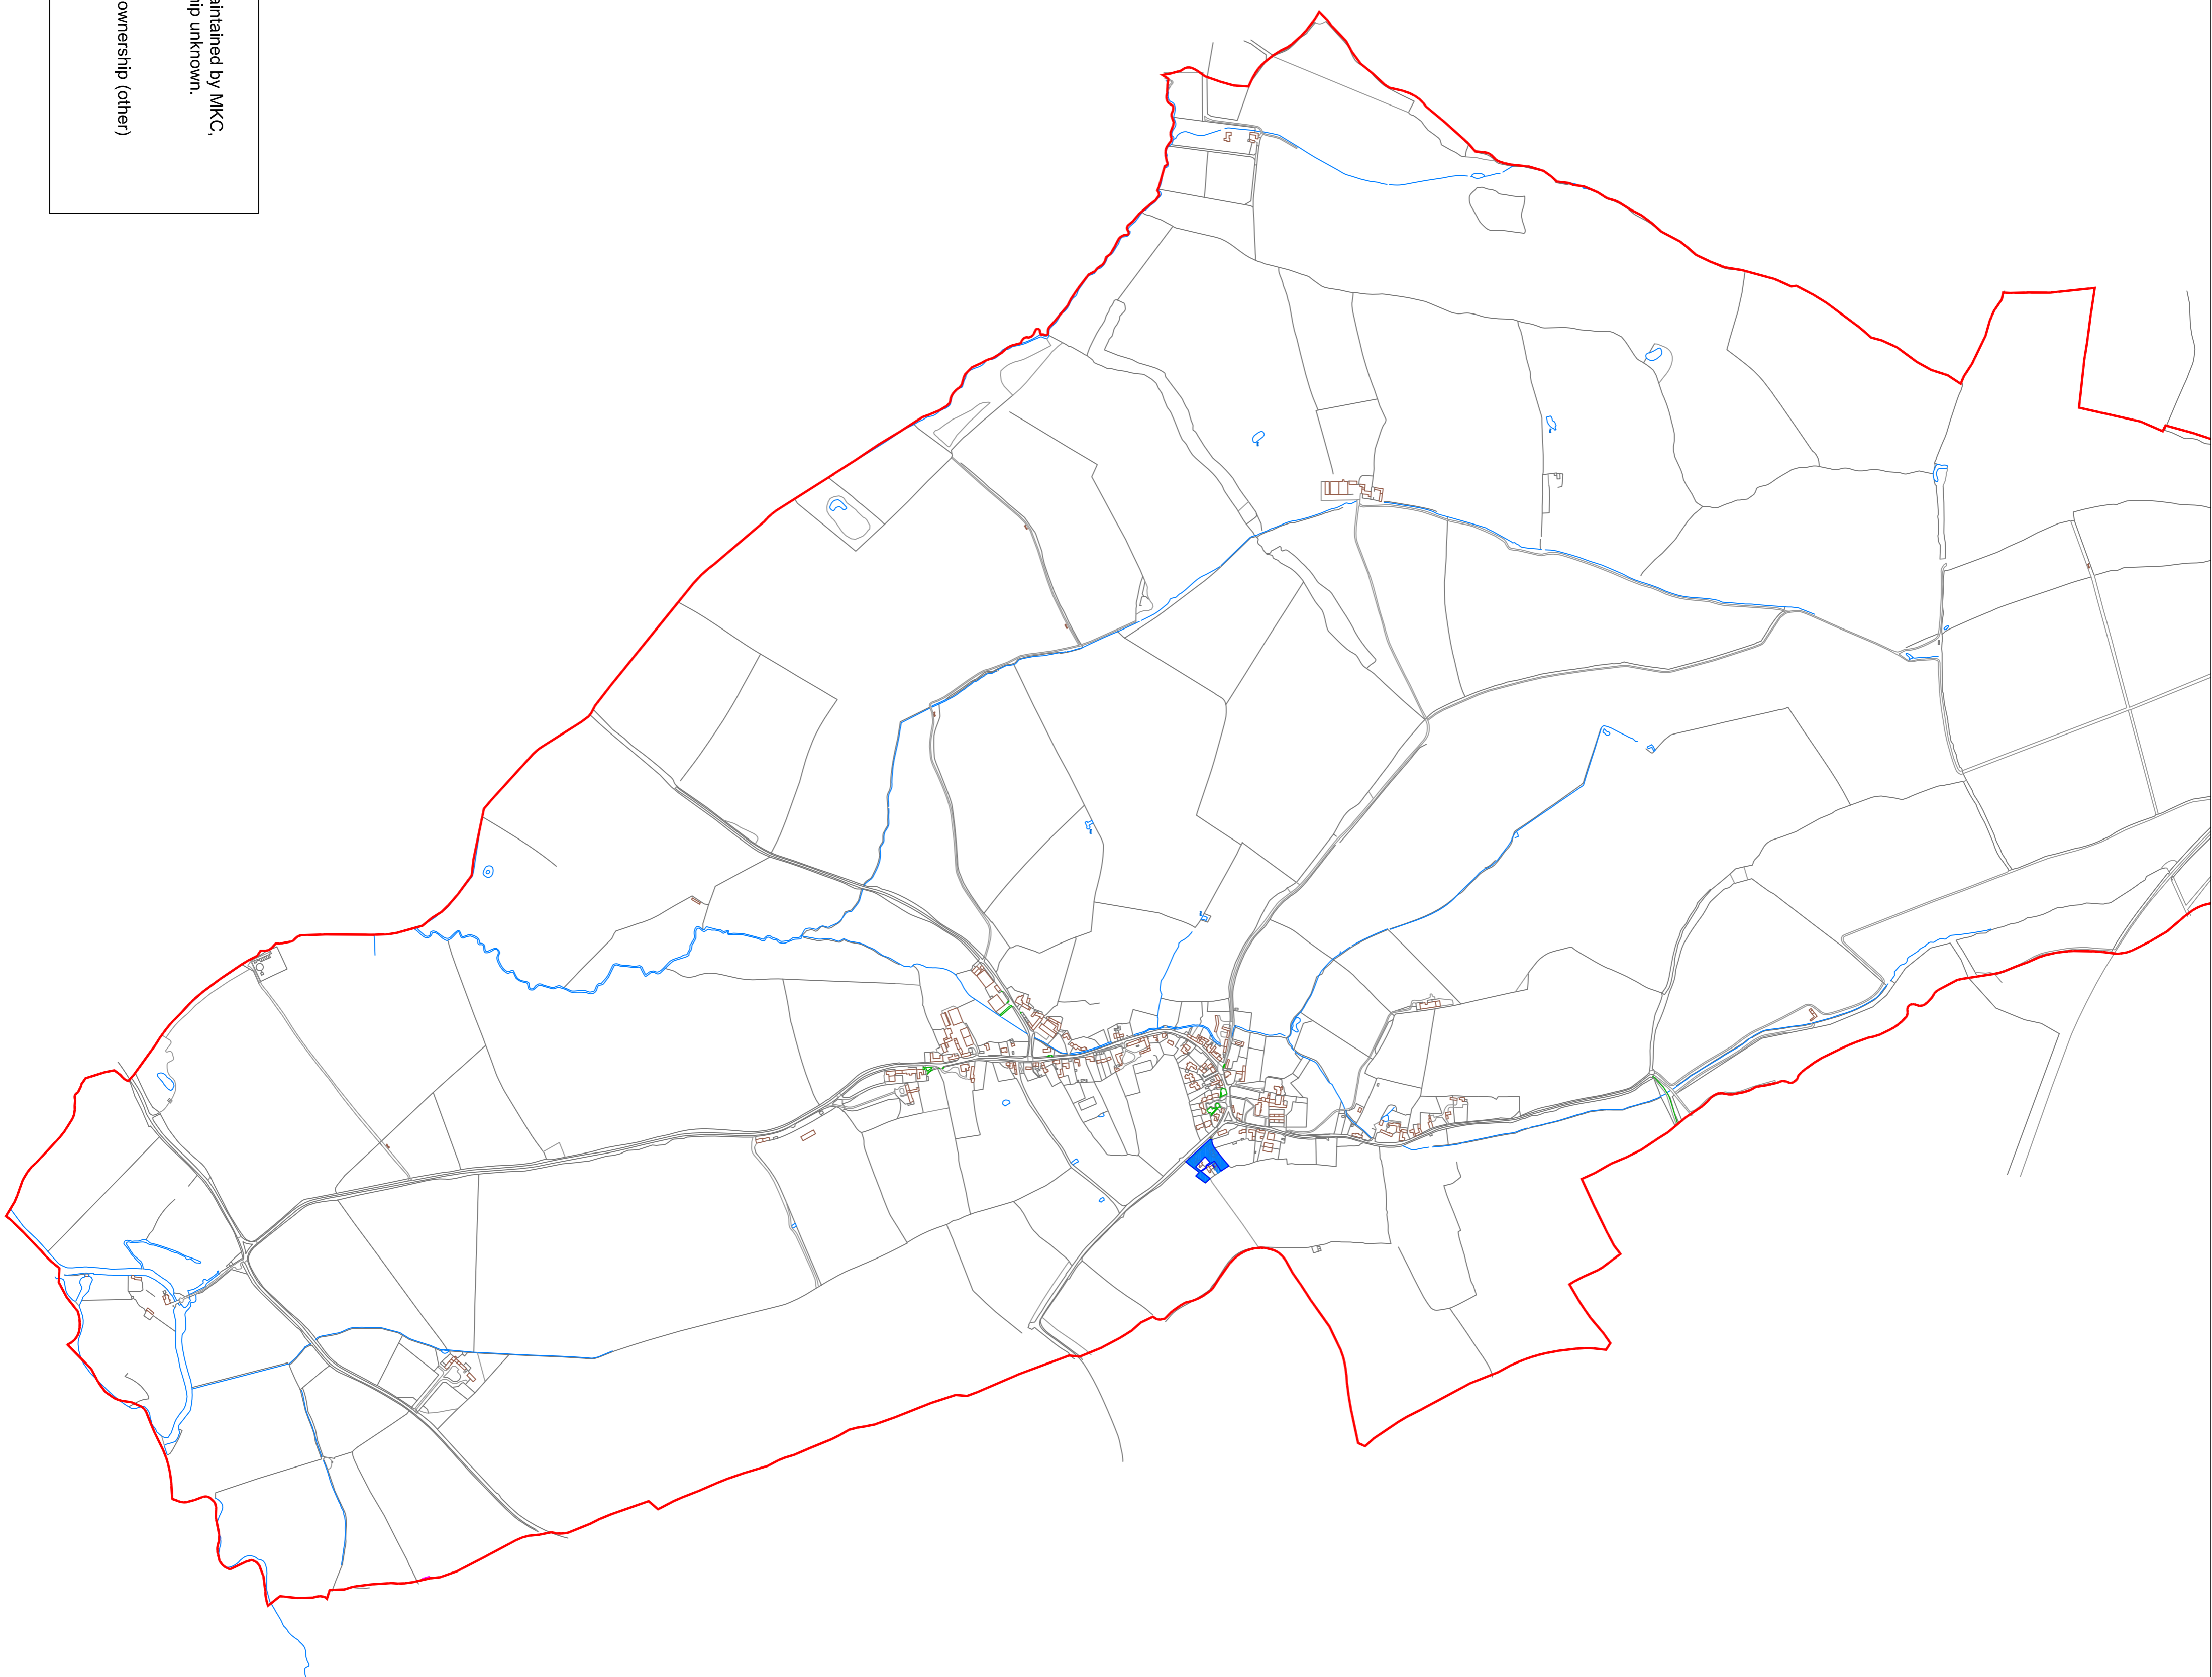

Ravenstone LAND CATEGORISATION

 Land Maintained by MKC, ownership unknown.
 Council ownership (other)

SCALE As shown @A1
 REF 09862/Purish plans FINAL / Ravenstone
 DATE 22/07/2014
 DRAWN DJB

© Crown copyright and database rights [2012].
Ordnance Survey [100019593]