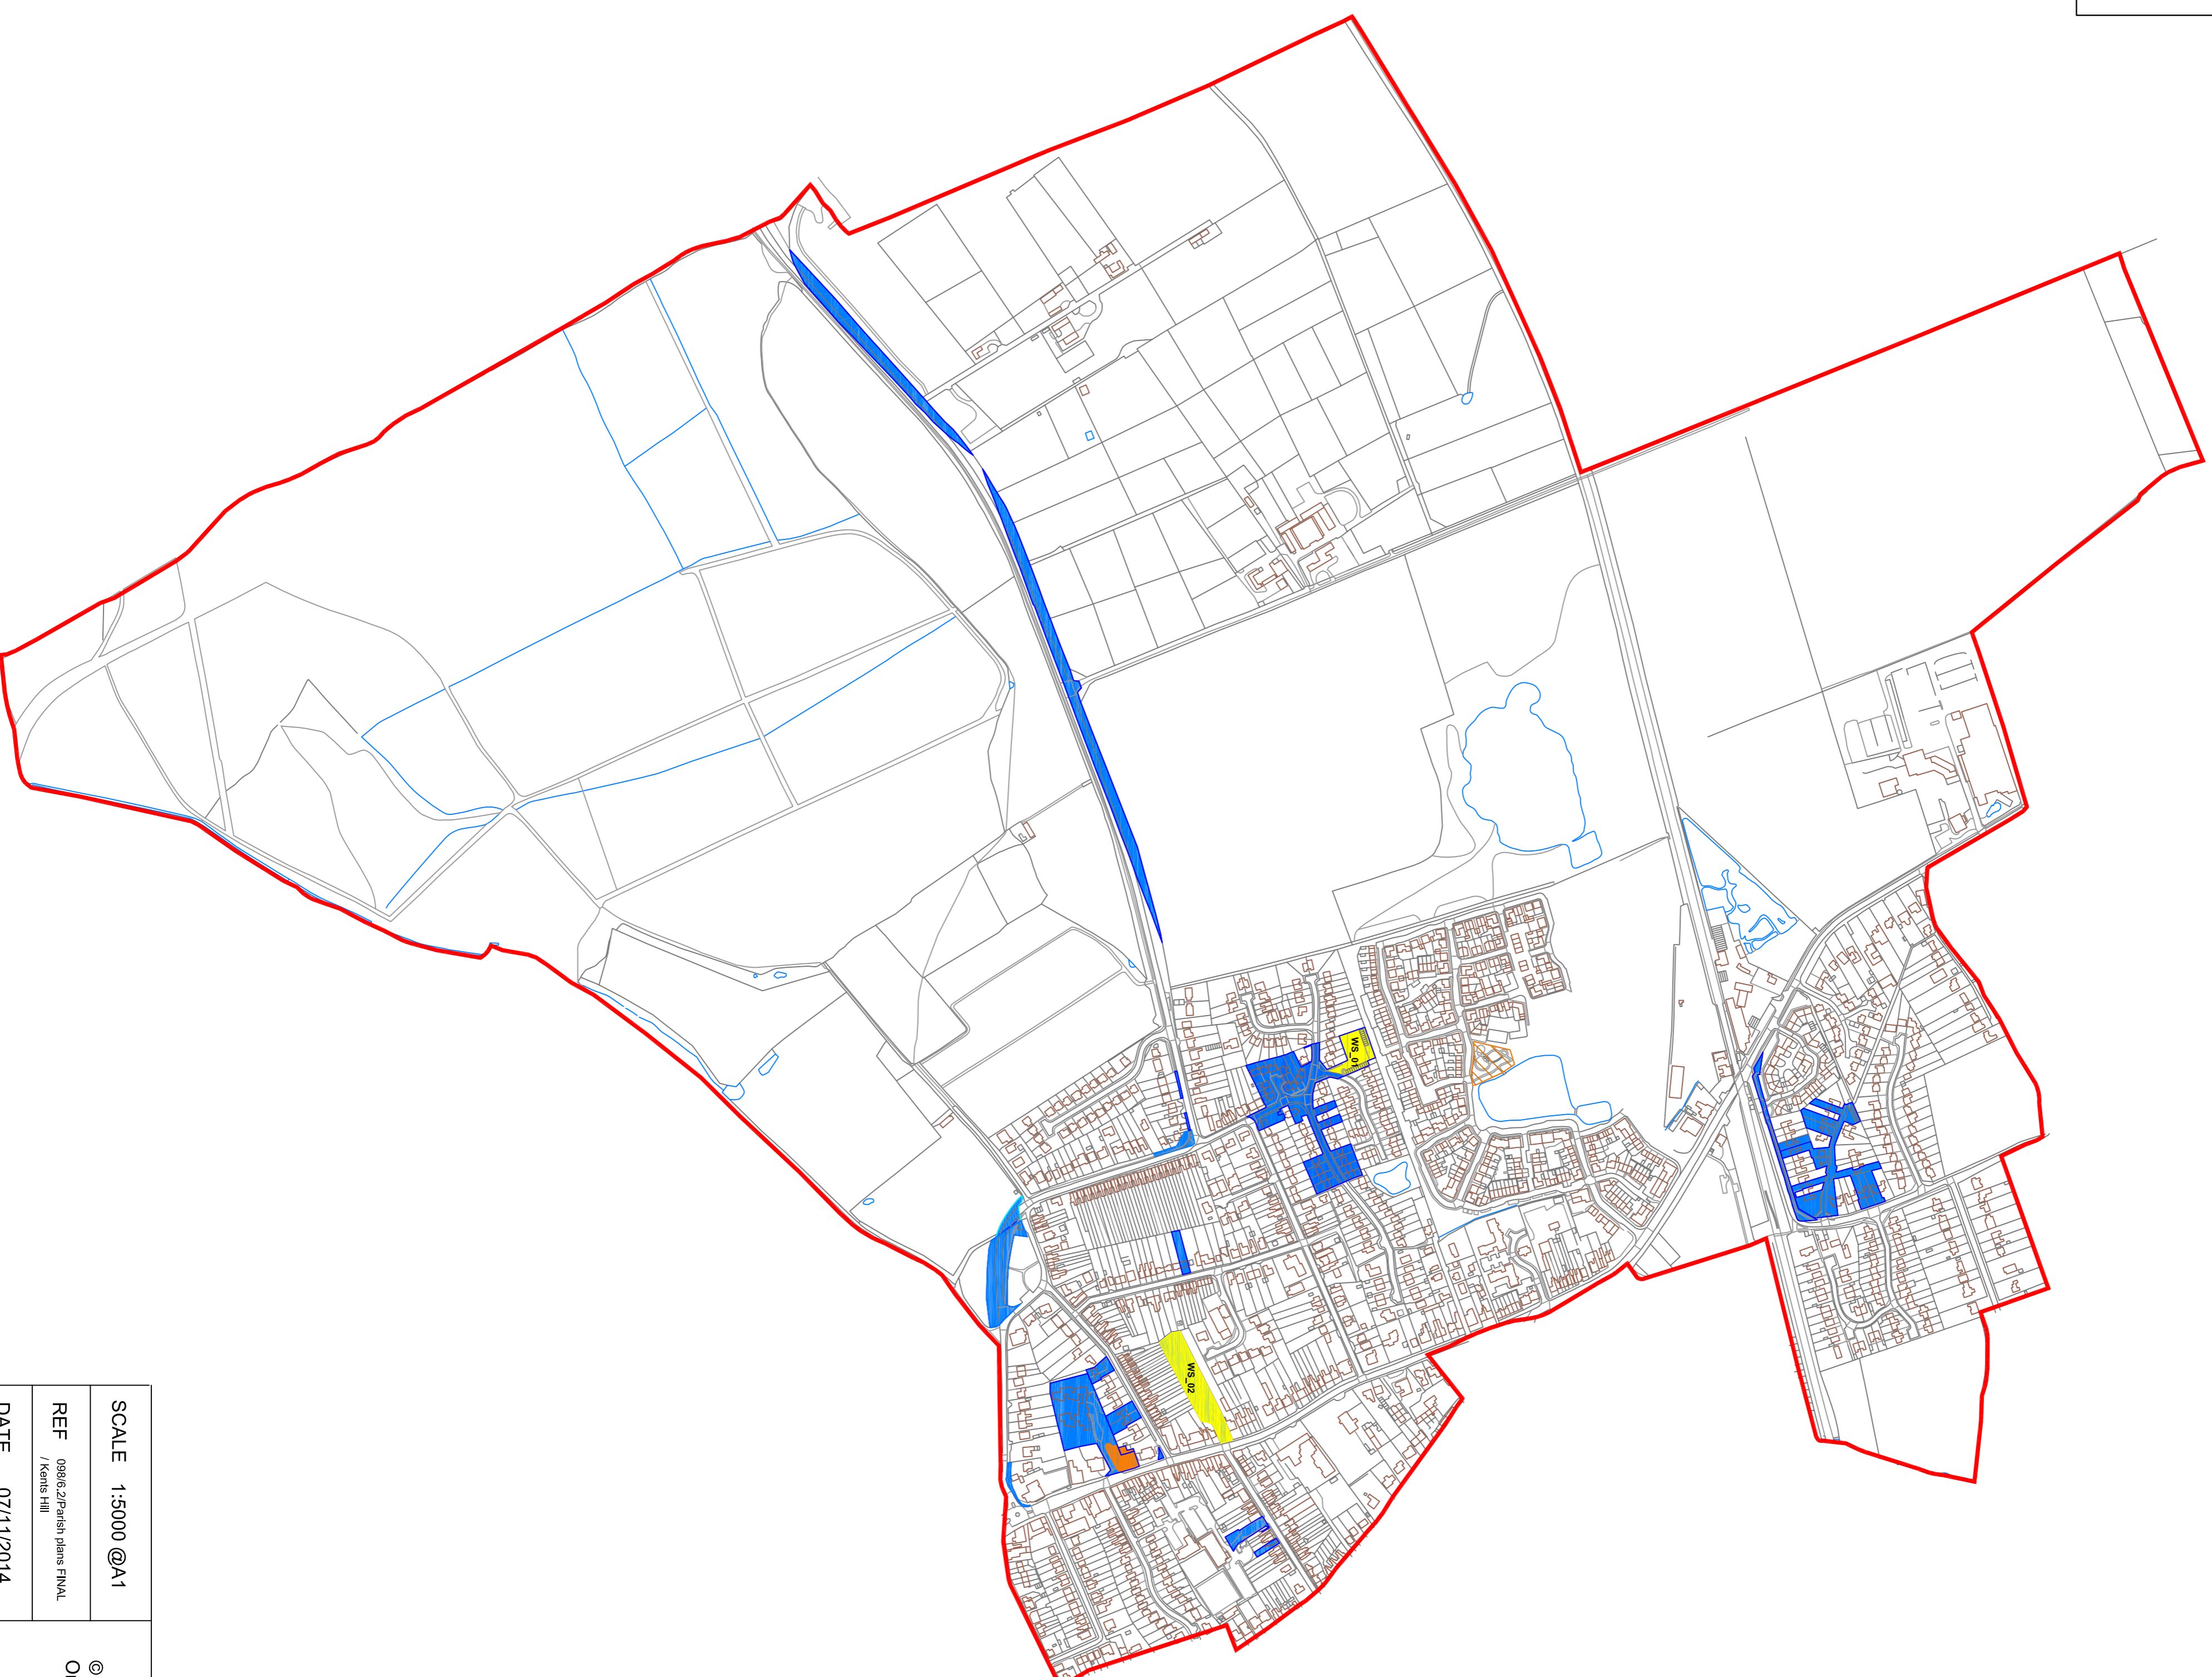

Woburn Sands LAND CATEGORISATION

- Land of value to MKC with development potential < 0.5ha
- Land Maintained by MKC. ownership unknown.
- Strategic open space (other)
- Strategic open space (other) Maintained by Council
- Council ownership (other)

SCALE 1:5000 @A1

REF 0986:27parks plan FINAL

DATE 07/11/2014

DRAWN DB

© Crown copyright and database rights [2012].
Ordnance Survey [100019593]