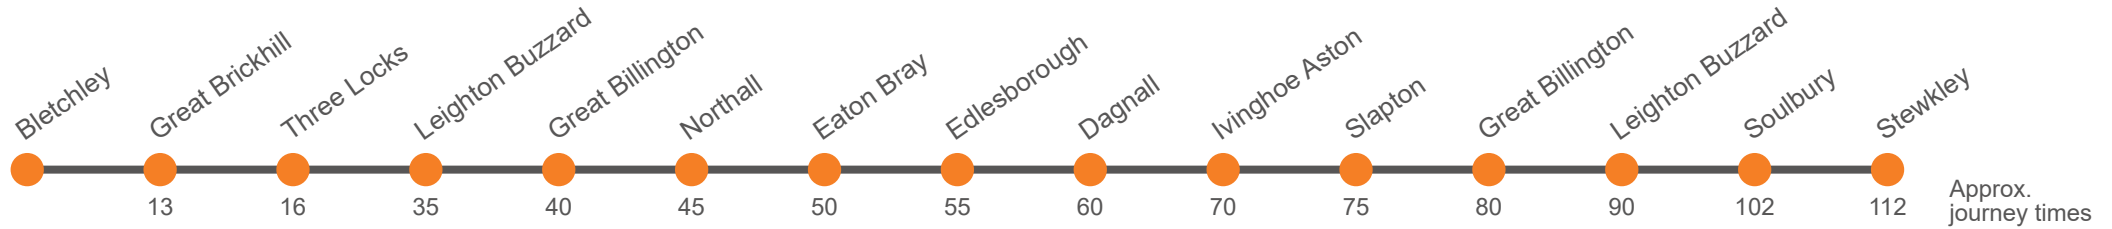

### Monday to Friday

Codes	a
Stewkley, The Carpenters' Arms PH	0920
Stewkley, Haywood Park	0925
Soulbury, Stewkley Road	0935
Leighton Buzzard, High Street	0948
Three Locks, Picnic Area	0956
Great Brickhill, The Old Red Lion	1001
Betchley Bus Station (9)	1015

a Does not run on Tuesdays and Fridays

### Saturday

Stewkley, The Carpenters' Arms PH	0920
Stewkley, Haywood Park	0925
Soulbury, Stewkley Road	0935
Leighton Buzzard, High Street	0948
Three Locks, Picnic Area	0956
Great Brickhill, The Old Red Lion	1001
Betchley Bus Station (9)	1015

Via: Stewkley, Hollingdon, Soulbury, Linslade, Leighton Buzzard, Chelmscote, Three Locks, Great Brickhill, Fenny Stratford, Denbigh, Betchley