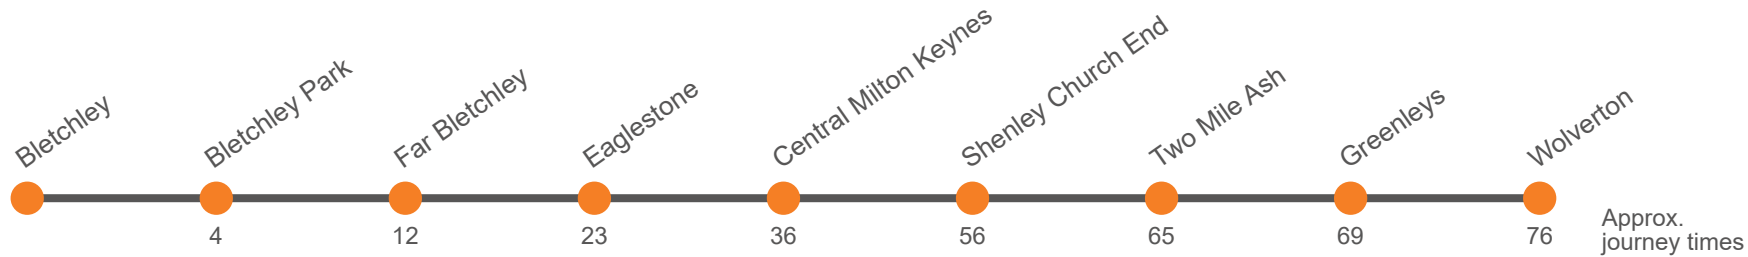

Monday to Friday

Bletchley Bus Station (4)		0600	0630	0650	0705	0720	0735	0750	0805	0820	0835	0850	0910
Bletchley Park, Bletchley Railway Station		0604	0634	0654	0709	0724	0739	0754	0809	0824	0839	0854	0914
Far Bletchley, Bletchley Community Centre		0610	0642	0702	0719	0734	0749	0804	0819	0834	0849	0904	0924
Milton Keynes Hospital (A)		0620	0653	0713	0731	0746	0801	0816	0831	0846	0901	0916	0936
CMK The Point (J4)		0630	0705	0725	0745	0800	0815	0830	0845	0900	0915	0930	0950
MK Central Rail Station (Y2)		0637		0732		0807		0837		0907		0937	
MK Central Railway Station stop Z3	<i>arr</i>	...	0712	...	0752	...	0822	...	0852	...	0922	...	0957
MK Central Railway Station stop Z3	<i>dep</i>	...	0715	...	0755	...	0825	...	0855	...	0930	...	1000
Shenley Church End, Shenley Church End Local Centre		...	0725	...	0805	...	0835	...	0905	...	0940	...	1010
Two Mile Ash, Shorham Rise		...	0734	...	0814	...	0844	...	0914	...	0949	...	1019
Greenleys, Greenleys Local Centre		...	0738	...	0821	...	0851	...	0921	...	0953	...	1023
Wolverton, Church Street		...	0745	...	0830	...	0900	...	0930	...	1000	...	1030