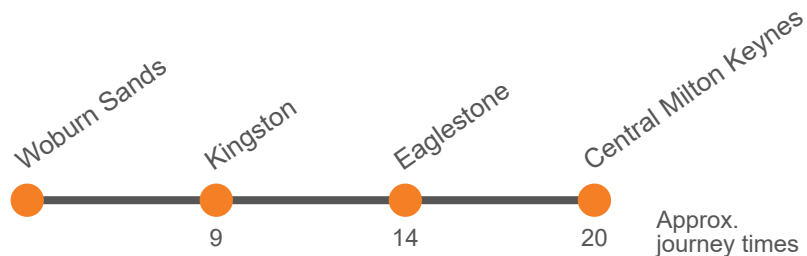

450

Woburn Sands - CMK

Effective from: 14/03/2022

MER

Monday to Friday

Woburn Sands, The Swan	1100
Kingston, Kingston District Centre	1109
Milton Keynes Hospital (A)	1114
CMK The Point (K4)	1120

Via: Woburn Sands, Wavendon, Kingston, Monkston, Eaglestone, Peartree Bridge, Fishermead, Springfield, Central Milton Keynes

450

CMK - Woburn Sands

Effective from: 14/03/2022

MER

Monday to Friday

CMK The Point (J3)	1300
Milton Keynes Hospital (A)	1306
Kingston, Kingston District Centre	1311
Woburn Sands, The Swan	1320

Via: Central Milton Keynes, Springfield, Fishermead, Peartree Bridge, Eaglestone, Monkston, Brinklow, Kingston, Brinklow, Kingston, Wavendon, Woburn Sands