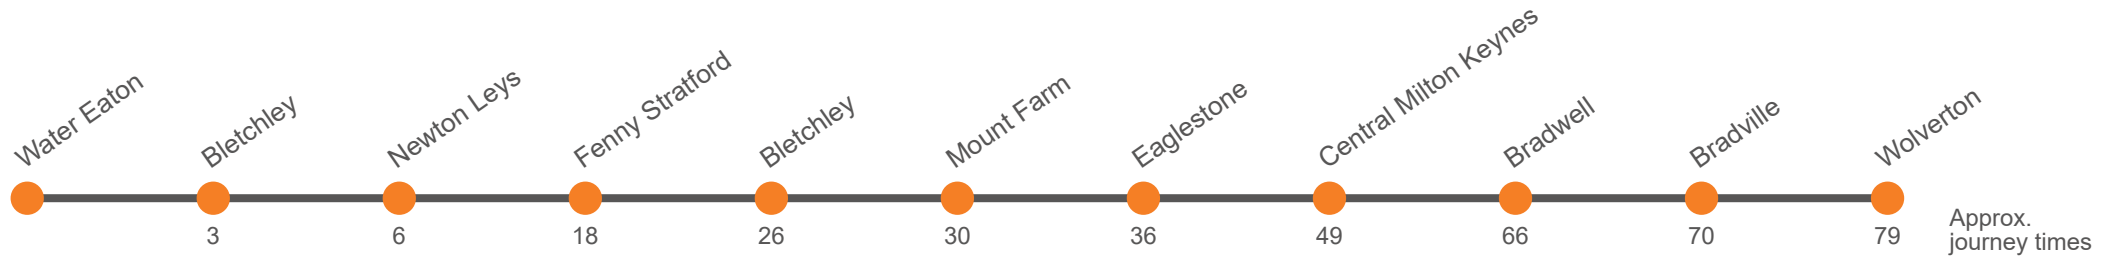

5

Newton Leys - CMK - Wolverton

Effective from: 04/01/2022

Arriva MK

Monday to Friday

Water Eaton, Buttermere Close		0531	0646	0716	0736	0756		16	36	56		1316	1336	1356	1416
Bletchley, Sir Herbert Leon School		0534	0650	0720	0740	0800		20	40	00		1320	1340	1400	1420
Newton Leys, ASDA		0537	0653	0723	0743	0803		23	43	03		1323	1343	1403	1423
Fenny Stratford, St Thomas Aquinas Church		0549	0705	0735	0755	0815		35	55	15		1335	1355	1415	1435
Bletchley Bus Station (5)	<i>arr</i>	0554	0710	0740	0800	0820	Then	40	00	20		1340	1400	1420	1440
Bletchley Bus Station (5)	<i>dep</i>	0555	0713	0743	0803	0823	at	43	03	23		1343	1403	1423	1443
Mount Farm, Bond Avenue		0600	0718	0748	0808	0828	these	48	08	28		1348	1408	1428	1448
Milton Keynes Hospital (B)		0606	0724	0754	0814	0834	mins	54	14	34	until	1354	1414	1434	1454
CMK The Point (J4)		0617	0737	0807	0827	0847	past	07	27	47		1407	1427	1447	1507
MK Central Railway Station stop Z3	<i>arr</i>	0624	0745	0815	0835	0855	the	15	35	55		1415	1435	1455	1515
MK Central Railway Station stop Z3	<i>dep</i>	0625	0750	0820	0840	0900	hour	20	40	00		1420	1440	1500	1520
Bradwell, Priory Common School		0631	0756	0826	0846	0906		26	46	06		1426	1446	1506	1526
Bradville, Stanton Avenue		0635	0800	0830	0850	0910		30	50	10		1430	1450	1510	1530
Wolverton, Church Street		0645	0810	0840	0900	0920		40	00	20		1440	1500	1520	1540