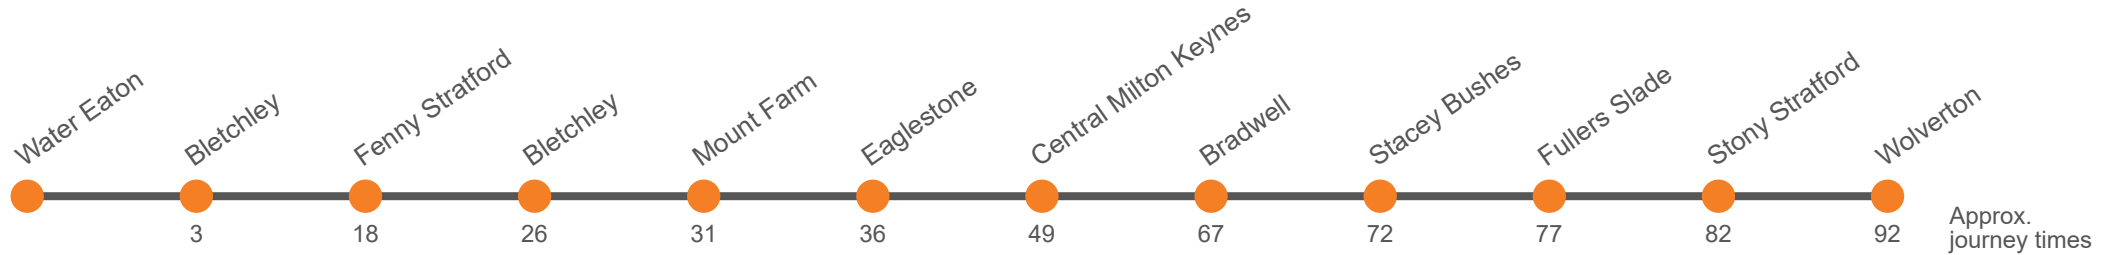

6

Lakes Estate - CMK - Wolverton

Effective from: 04/01/2022

Arriva MK

Monday to Friday

Water Eaton, Buttermere Close		0446	0601	0631	0701	0726	0746	0806	0826	0846	0906	0926	0946	1006
Bletchley, Sir Herbert Leon School		0449	0605	0635	0705	0730	0750	0810	0830	0850	0910	0930	0950	1010
Fenny Stratford, St Thomas Aquinas Church		0504	0620	0650	0720	0745	0805	0825	0845	0905	0925	0945	1005	1025
Bletchley Bus Station (5)	<i>arr</i>	0509	0625	0655	0725	0750	0810	0830	0850	0910	0930	0950	1010	1030
Bletchley Bus Station (5)	<i>dep</i>	0510	0628	0658	0728	0753	0813	0833	0853	0913	0933	0953	1013	1033
Stadium MK (B)		0515	0633	0703	0733	0758	0818	0838	0858	0918	0938	0958	1018	1038
Milton Keynes Hospital (B)		0521	0639	0709	0739	0804	0824	0844	0904	0924	0944	1004	1024	1044
CMK The Point (J4)		0532	0652	0722	0752	0817	0837	0857	0917	0937	0957	1017	1037	1057
MK Central Railway Station stop Z3	<i>arr</i>	0539	0700	0730	0800	0825	0845	0905	0925	0945	1005	1025	1045	1105
MK Central Railway Station stop Z3	<i>dep</i>	0540	0705	0735	0805	0830	0850	0910	0930	0950	1010	1030	1050	1110
Bradwell, Priory Common School		0546	0711	0741	0811	0836	0856	0916	0936	0956	1016	1036	1056	1116
Stacey Bushes, Stacey Bushes Local Centre		0551	0716	0746	0816	0841	0901	0921	0941	1001	1021	1041	1101	1121
Fullers Slade, Slade Lane		0556	0721	0751	0821	0846	0906	0926	0946	1006	1026	1046	1106	1126
Stony Stratford, Wolverton Road		0602	0727	0757	0827	0852	0912	0932	0952	1012	1032	1052	1112	1132
Wolverton, Church Street		0612	0737	0807	0837	0902	0922	0942	1002	1022	1042	1102	1122	1142