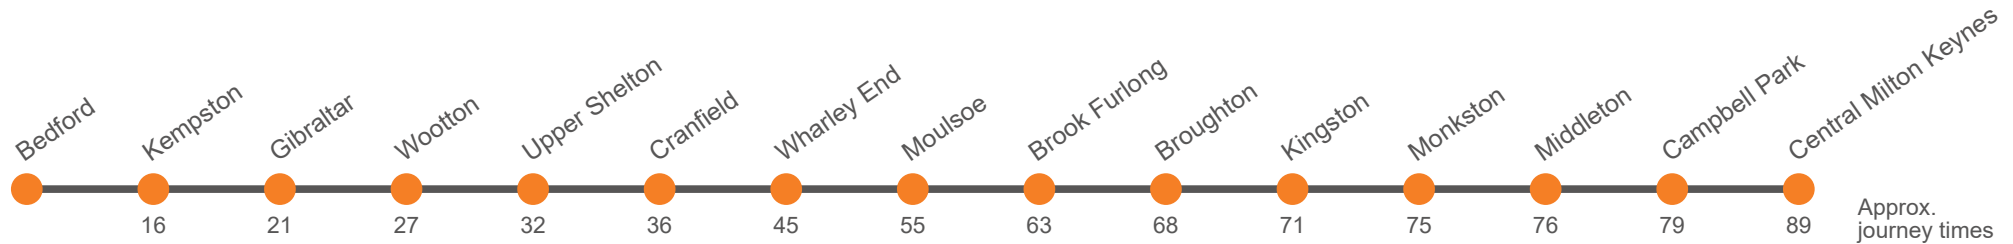

Monday to Friday

Bedford, Bus Station	...	...	0623	0720	0750	...	...	0822	0932	1032	1132	1232
Bedford, St Paul's Square	...	...	0624	0722	0752	...	...	0825	0934	1034	1134	1234
Bedford, Bedford Hospital West	...	...	0629	0728	0759	...	...	0833	0941	1041	1141	1241
Kempston, Saxon Centre	...	...	0634	0734	0807	...	...	0841	0948	1048	1148	1248
Gibraltar, Ibbett Close	...	...	0638	0740	0813	...	...	0847	0952	1052	1152	1252
Wootton, St Mary's Road	...	...	0644	0746	0819	...	...	0853	0958	1058	1158	1258
Wootton, Squires Road	...	...	0645	0747	0820	...	...	0854	0959	1059	1159	1259
Wootton, The Fox and Duck	...	...				...	...					
Upper Shelton, Lower Shelton Turn	...	...	0649	0751	0824	...	...	0858	1003	1103	1203	1303
Cranfield, Crane Way	0530	0615	0653	0756	0829	...	0858	0903	1007	1107	1207	1307
Bourne End, Bourne End Road						0849						
Cranfield, War Memorial	0534	0619	0658	0802	0833	0855	0903	0907	1011	1111	1211	1311
Wharley End, Cranfield Innovation Centre	0538	0623	0703	0807	0838	0859	0908	0912	1016	1116	1216	1316
Wharley End, Cranfield University main gate <i>arr</i>	0540	0625	0705	0809	0842	0901	0910	0914	1018	1118	1218	1318
Wharley End, Cranfield University main gate <i>dep</i>	0541	0626	0706	0810	...	...	...	0915	1019	1119	1219	1319
Wharley End, Cranfield Innovation Centre	0543	0628	0708	0812	...	...	...	0917	1021	1121	1221	1321
Moulsoe, St Marys Church	0547	0632	0712	0816	...	...	...	0921	1025	1125	1225	1325
Brook Furlong, Milton Keynes Coachway	0553	0638	0720	0825	...	...	...	0929	1032	1132	1232	1332
Broughton, Countess Way	0557	0643	0725	0830	...	...	...	0934	1037	1137	1237	1337
Kingston, Kingston District Centre	0600	0646	0728	0833	...	...	...	0937	1040	1140	1240	1340
Monkston, Oakgrove Roundabout South	0603	0650	0733	0839	...	...	...	0941	1044	1144	1244	1344
Middleton, Noon Layer Drive	0604	0652	0735	0841	...	...	...	0942	1045	1145	1245	1345
Campbell Park, Glebe Roundabout west	0606	0655	0738	0844	...	...	...	0945	1048	1148	1248	1348
CMK Theatre District (B4)	0608	0657	0741	0847	...	...	...	0948	1051	1151	1251	1351
CMK The Point (M4)	0609	0658	0742	0848	...	...	...	0949	1052	1152	1252	1352
MK Central Rail Station (Y4)	0613	0703	0748	0854	...	...	...	0955	1058	1158	1258	1358