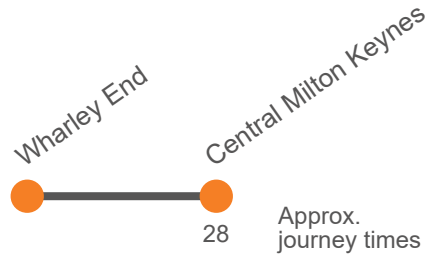

Central Milton Keynes

Wharley End

36

Approx.  
journey times

## Monday to Friday

MK Central Rail Station (Y4)	0725	1246	1701	1816
CMK The Point (G3)	0732	1252	1707	1823
CMK Theatre District (B3)	0734	1254	1709	1825
Wharley End, Cranfield Innovation Centre	0800	1315	1735	1846
Wharley End, Cranfield University main gate	0802	1317	1737	1848

## Saturday

MK Central Rail Station (Y4)	0942	1052	1202	1402	1512
CMK The Point (G3)	0949	1059	1209	1409	1519
CMK Theatre District (B3)	0951	1101	1211	1411	1521
Wharley End, Cranfield Innovation Centre	1017	1127	1237	1437	1547
Wharley End, Cranfield University main gate	1019	1129	1239	1439	1549

Via: Central Milton Keynes, Wharley End, Cranfield, Wharley End