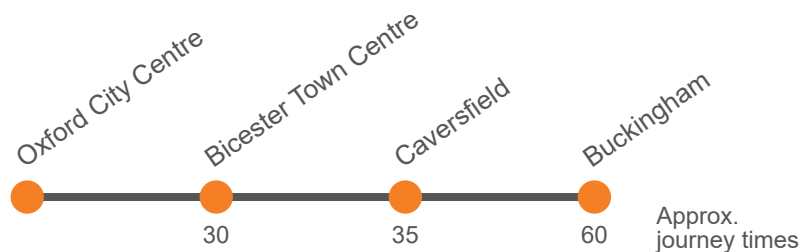

Sunday

Buckingham, High Street	0748	Then at	48		1648	1748	1848
Buckingham, Tesco	0753	these	53		1653	1753	1853
Caversfield, Caversfield Turn	0808	mins	08	until	1708	1808	1908
Bicester Town Centre, Manorsfield Road	0816	past	16		1716	1816	1916
Oxford City Centre, Gloucester Green Bus Station	0846	the	46		1746	1846	1946
		hour					

Via: Buckingham, Caversfield, Bicester, Bicester Town Centre, Bicester, Oxford City Centre

X5

Oxford - Buckingham

Effective from: 20/06/2021

Stagecoach

Monday to Friday

Oxford City Centre, Gloucester Green Bus Station	0650	0750	0820	0850	Then at	20	50		1850	1920	2020	2120	2220
Bicester Town Centre, Manorsfield Road	0720	0820	0850	0920	these	50	20		1920	1950	2050	2150	2250
Caversfield, Caversfield Turn	0725	0825	0855	0925	mins	55	25	until	1925	1955	2055	2155	2255
Buckingham, Tesco	0741	0841	0911	0941	past	11	41		1941	2011	2111	2211	2311
Buckingham, High Street	0750	0850	0920	0950	the	20	50		1950	2020	2120	2220	2320
					hour								

Saturday

Oxford City Centre, Gloucester Green Bus Station	0650	0750	0850	0920	0950	Then at	20	50		1850	1920	2020	2120
Bicester Town Centre, Manorsfield Road	0720	0820	0920	0950	1020	these	50	20		1920	1950	2050	2150
Caversfield, Caversfield Turn	0725	0825	0925	0955	1025	mins	55	25	until	1925	1955	2055	2155
Buckingham, Tesco	0741	0841	0941	1011	1041	past	11	41		1941	2011	2111	2211
Buckingham, High Street	0750	0850	0950	1020	1050	the	20	50		1950	2020	2120	2220
						hour