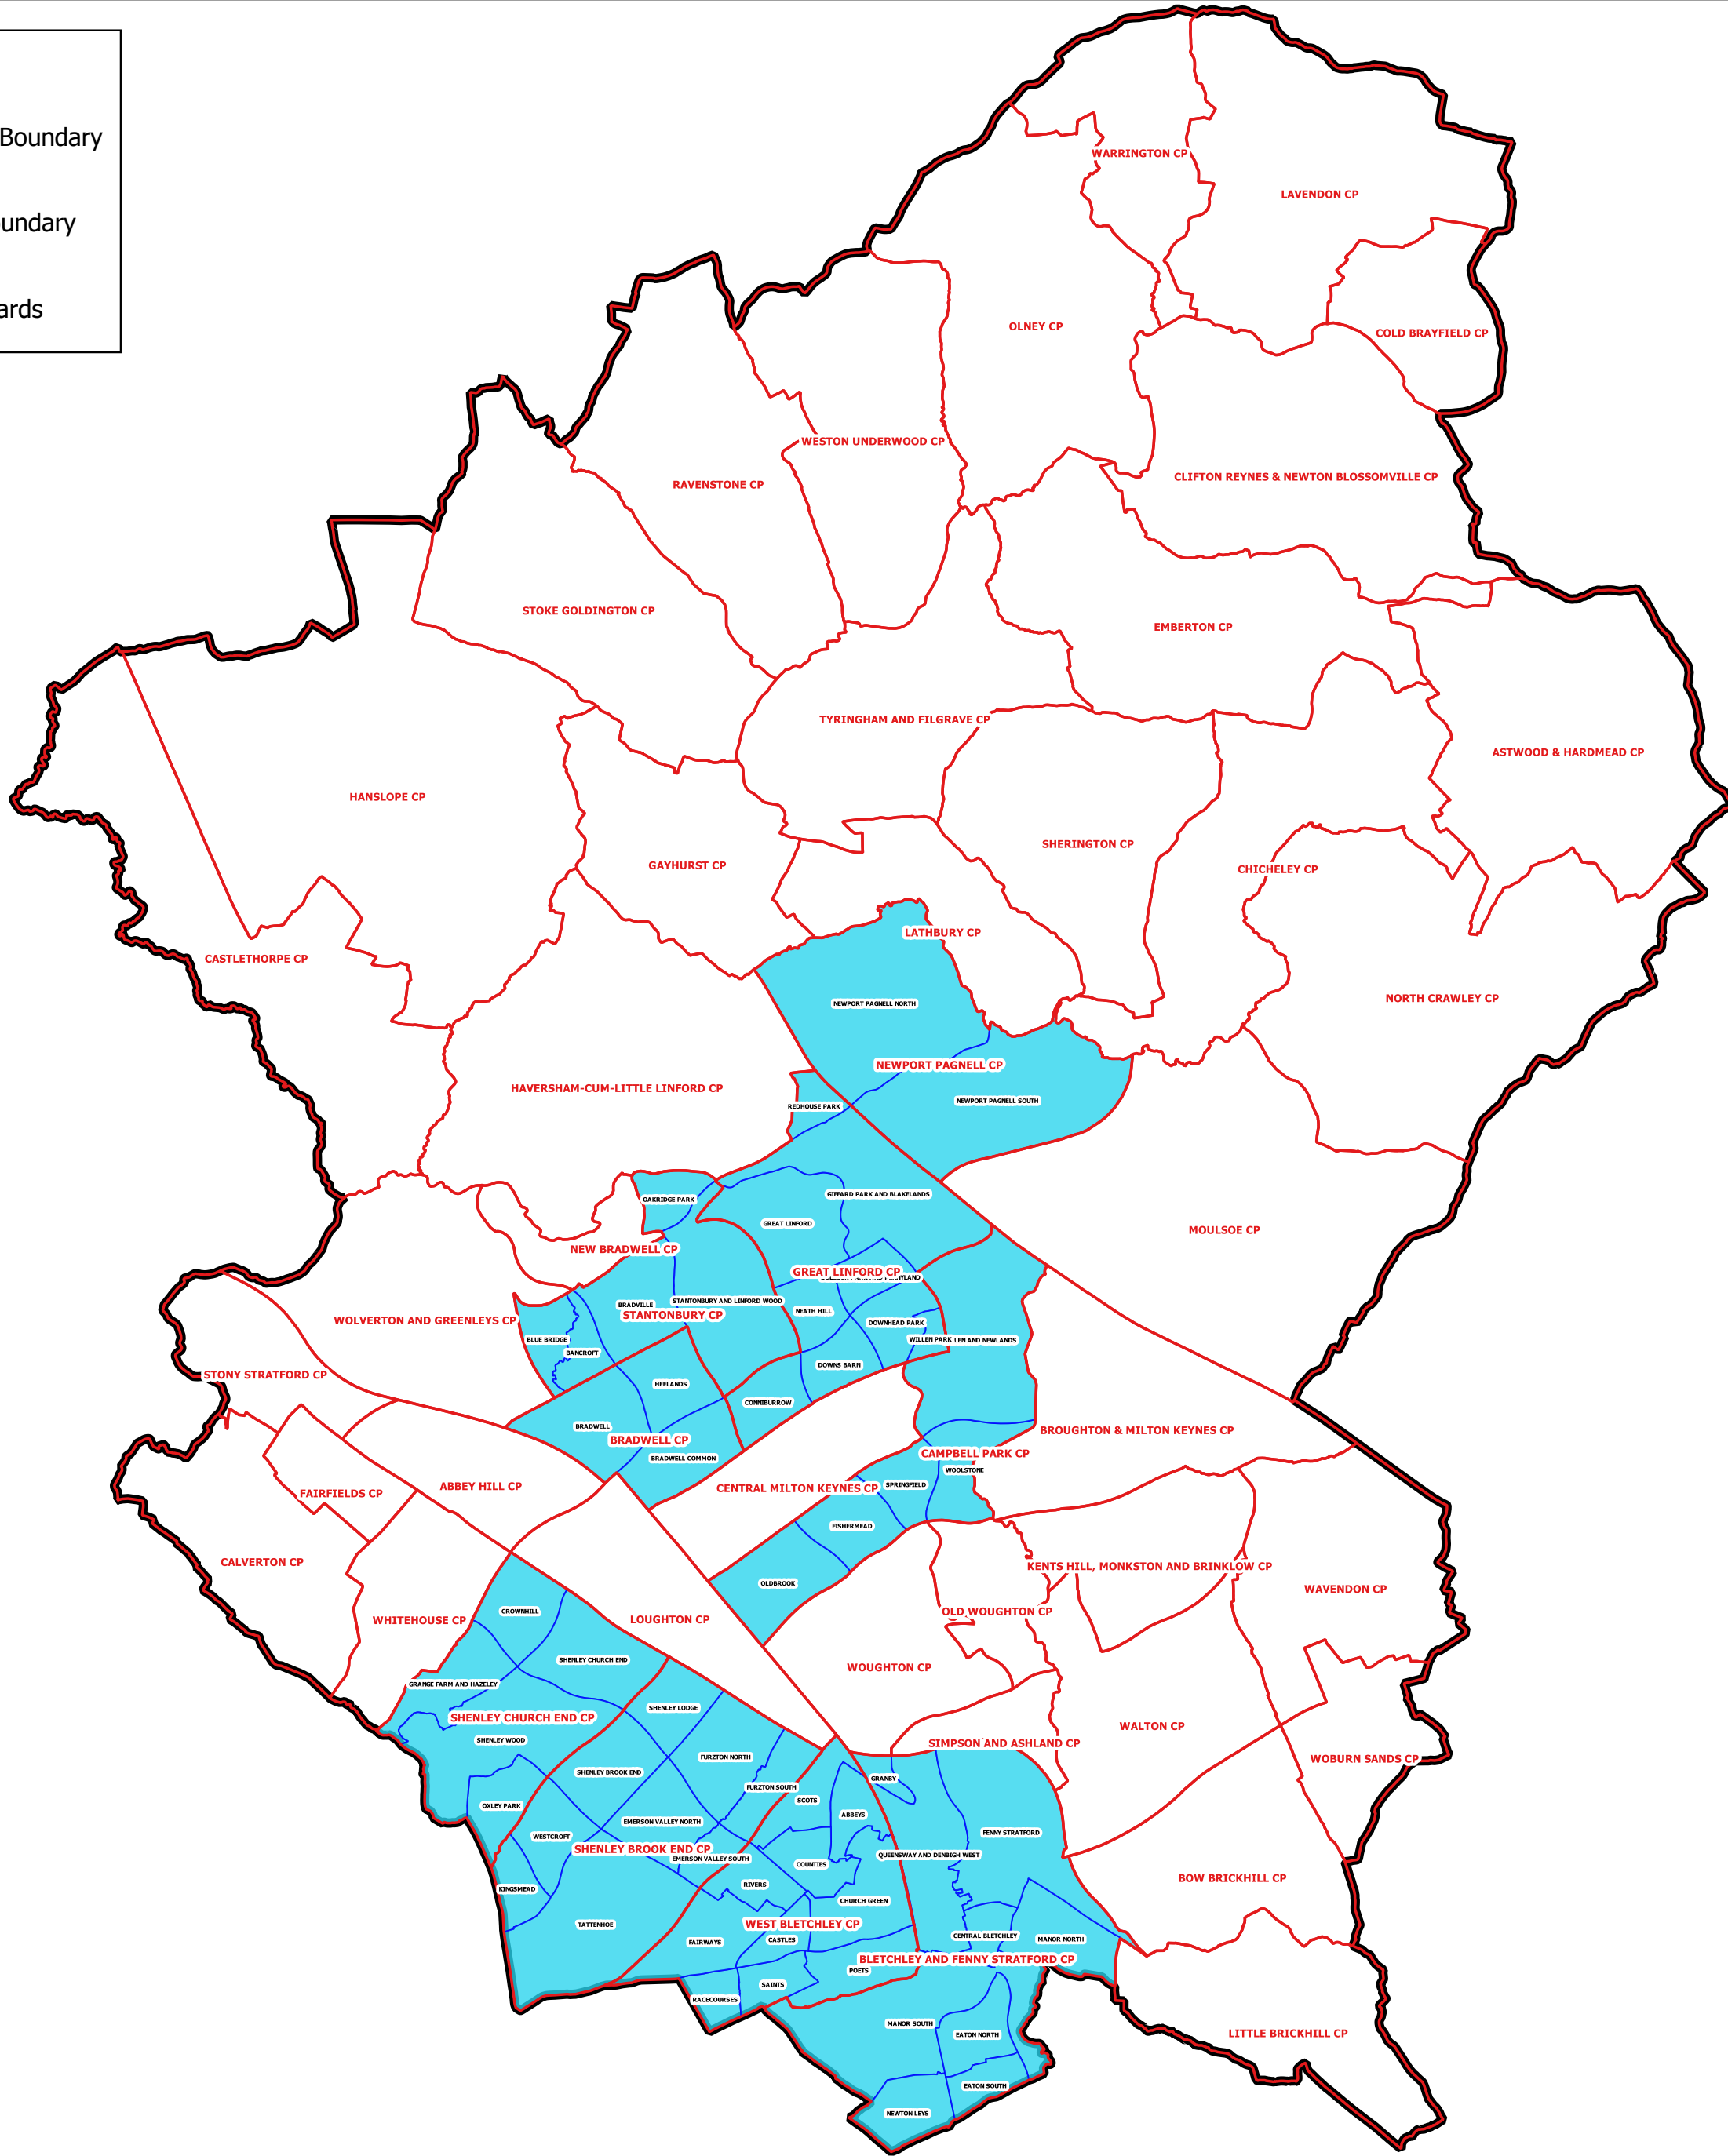

Legend

-  Borough Boundary
-  Parish boundary
-  Parish Wards

Parish Wards

PARISH	PARISH WARD
Bletchley and Fenny Stratford CP	CENTRAL BLETCHLEY
Bletchley and Fenny Stratford CP	MANOR NORTH
Bletchley and Fenny Stratford CP	EATON SOUTH
Bletchley and Fenny Stratford CP	FENNY STRATFORD
Bletchley and Fenny Stratford CP	NEWTON LEYS
Bletchley and Fenny Stratford CP	MANOR SOUTH
Bletchley and Fenny Stratford CP	EATON NORTH
Bletchley and Fenny Stratford CP	QUEENSWAY AND DENBIGH WEST
Bletchley and Fenny Stratford CP	GRANBY
Bradwell CP	BRADWELL
Bradwell CP	BRADWELL COMMON
Bradwell CP	HEELANDS
Campbell Park CP	WOOLSTONE
Campbell Park CP	SPRINGFIELD
Campbell Park CP	WILLEN AND NEWLANDS
Campbell Park CP	OLDBROOK
Campbell Park CP	FISHERMEAD
Great Linford CP	NEATH HILL
Great Linford CP	REDHOUSE PARK
Great Linford CP	GREAT LINFORD
Great Linford CP	WILLEN PARK
Great Linford CP	DOWNNS BARN
Great Linford CP	CONNIBURROW
Great Linford CP	DOWNHEAD PARK
Great Linford CP	GIFFARD PARK AND BLAKELANDS
Great Linford CP	BOLBECK PARK AND PENNYLAND
Newport Pagnell CP	NEWPORT PAGNELL NORTH
Newport Pagnell CP	NEWPORT PAGNELL SOUTH
Shenley Brook End CP	FURZTON SOUTH
Shenley Brook End CP	EMERSON VALLEY SOUTH
Shenley Brook End CP	SHENLEY LODGE
Shenley Brook End CP	SHENLEY BROOK END
Shenley Brook End CP	TATTENHOE
Shenley Brook End CP	FURZTON NORTH
Shenley Brook End CP	EMERSON VALLEY NORTH
Shenley Brook End CP	KINGSMEAD
Shenley Brook End CP	WESTCROFT
Shenley Church End CP	CROWNHILL
Shenley Church End CP	GRANGE FARM AND HAZELEY
Shenley Church End CP	SHENLEY CHURCH END
Shenley Church End CP	SHENLEY WOOD
Shenley Church End CP	OXLEY PARK
Stantonbury CP	OAKRIDGE PARK
Stantonbury CP	BANCROFT
Stantonbury CP	BLUE BRIDGE
Stantonbury CP	STANTONBURY AND LINFORD WOOD
Stantonbury CP	BRADVILLE
West Bletchley CP	SCOTS
West Bletchley CP	FAIRWAYS
West Bletchley CP	CASTLES
West Bletchley CP	CHURCH GREEN
West Bletchley CP	RIVERS
West Bletchley CP	ABBEYS
West Bletchley CP	COUNTIES
West Bletchley CP	POETS
West Bletchley CP	RACECOURSES