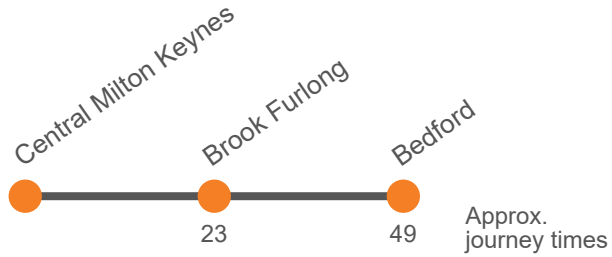

Monday to Friday

MK Central Rail Station (Y4)	0716	0821	0921	0951	Then at these mins past the hour	21	51	until	2021	2051	2151	2251	2351
CMK The Point (G3)	0727	0832	0932	1002		32	02		2032	2102	2202	2302	0002
Brook Furlong, Milton Keynes Coachway	0739	0844	0944	1014		44	14		2044	2114	2214	2314	0014
Bedford, Bus Station	0815	0910	1010	1040		10	40		2110	2140	2240	2340	0040

Saturday

MK Central Rail Station (Y4)	0716	0821	0921	1021	1051	Then at these mins past the hour	21	51	until	2021	2051	2151	2251	2351
CMK The Point (G3)	0727	0832	0932	1032	1102		32	02		2032	2102	2202	2302	0002
Brook Furlong, Milton Keynes Coachway	0739	0844	0944	1044	1114		44	14		2044	2114	2214	2314	0014
Bedford, Bus Station	0815	0910	1010	1110	1140		10	40		2110	2140	2240	2340	0040

Sunday

MK Central Rail Station (Y4)	0826	Then at these mins past the hour	26	until	1926	2026	2126
CMK The Point (G3)	0837		37		1937	2037	2137
Brook Furlong, Milton Keynes Coachway	0849		49		1949	2049	2149
Bedford, Bus Station	0915		15		2015	2115	2215

Via: Central Milton Keynes, Brook Furlong, Bedford