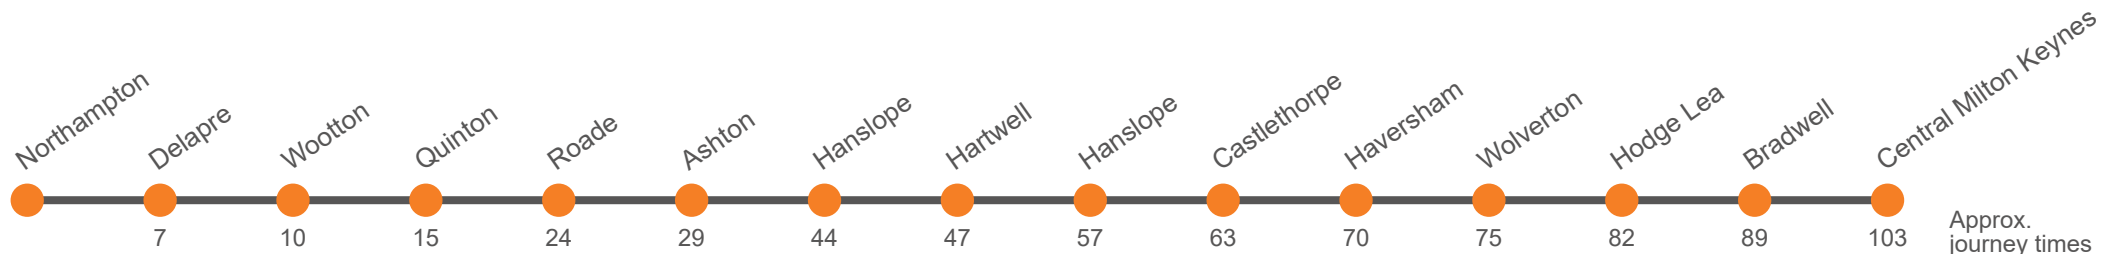

a Only runs on Mondays and Fridays
 b Does not run on Mondays and Fridays

Saturday

Service:	X33	33	33	33	33	33	X33
CMK The Point (H3)	0655	0825	1040	1155	1410	1530	1740
MK Central Rail Station (Z5)	<i>arr</i> 0702	0832	1047	1202	1417	1537	1747
MK Central Rail Station (Z5)	<i>dep</i> 0702	0835	1050	1205	1420	1540	1750
Bradwell, Providence Place		0838	1056	1211	1426	1546	
Hodge Lea, Dalvina Place		0843	1101	1216	1431	1551	
Wolverton, Church Street	0714	0851	1109	1224	1439	1559	1802
Haversham, Beech Tree Close	0718	0855	1113	1228	1443	1603	1806
Castlethorpe, South Street	0725	0902	1120	1235	1450	1610	1813
Hanslope, The Square	0731	0907	1125	1240	1455	1616	1819
Salcey Forest, Hartwell Road		0917	1135	1250	1505	1626	
Hartwell, Kits Close	0741	0921	1139	1254	1509	1630	1829
Ashton, Stoke Road	0746	0926	1144	1259	1514	1635	1834
Roade, Churchcroft	0752	0932	1150	1305	1520	1641	1840
Quinton, Preston Deanery Road	0800	0940	1158	1313	1528	1649	...
Wootton, High Street	0808	0946	1204	1319	1534	1655	...
Delapre, London Road	0814	0950	1208	1323	1538	1659	...
Northampton, Northampton Bus Interchange	0823	0957	1215	1330	1545	1706	...

Via: Central Milton Keynes, Rooksley, Bradwell, Bradwell Abbey, Stacey Bushes, Hodge Lea, Greenleys, Wolverton, Haversham, Castlethorpe, Hanslope, Long Street, Hartwell, Hanslope, Hartwell, Ashton, Roade, Courteenhall, Quinton, Wootton, Hardingstone, Delapre, Far Cotton, Northampton