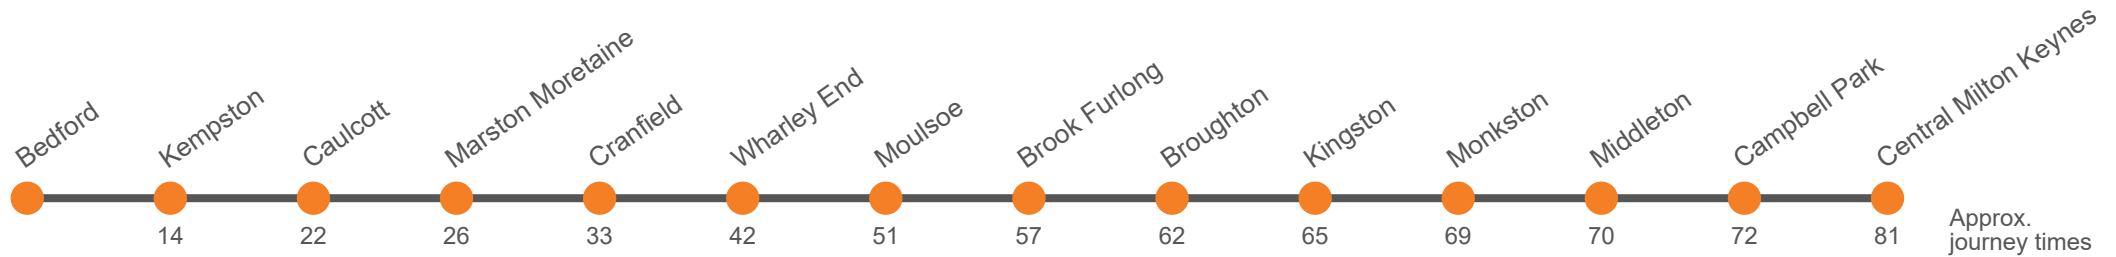

Monday to Friday

MK Central Rail Station (Y4)	2030
CMK The Point (G3)	2038
CMK Theatre District (B3)	2040
Campbell Park, Glebe Roundabout west	2042
Middleton, Noon Layer Drive	2045
Monkston, Oakgrove Roundabout South	2046
Kingston, Kingston District Centre	2048
Broughton, Countess Way	2051
Brook Furlong, Milton Keynes Coachway	2056
Moulsoe, St Marys Church	2102
Wharley End, Cranfield Innovation Centre	2106
Wharley End, Cranfield University main gate	2108
Wharley End, Cranfield University main gate	2109
Wharley End, Cranfield Innovation Centre	2111
Cranfield, War Memorial	2115
Cranfield, Crane Way	2119
Upper Shelton, Lower Shelton Turn	2123
Lower Shelton, The Church	2125
Marston Moretaine, Moreteyne Road	2127
Caulcott, Snagge Court	2130
Kempston, Saxon Centre	2139
Bedford, Bedford Hospital West	2143
Bedford, St Paul's Square	2146
Bedford, Bus Station	2148

Via: Central Milton Keynes, Campbell Park, Woolstone, Middleton, Monkston, Brinklow, Monkston, Brinklow, Kingston, Broughton, Brooklands, Broughton, Brook Furlong, Moulsoe, Cranfield, Moulsoe, Wharley End, Cranfield, Wharley End, Cranfield, Wharley End, Cranfield, Wharley End, Cranfield, Upper Shelton, Cranfield, Lower Shelton, Marston Moretaine, Kempston, Caulcott, Kempston, Cauldwell, Bedford, Cauldwell, Bedford

Via: Bedford, Cauldwell, Bedford, Kempston, Caulcott, Marston Moretaine, Cranfield, Wharley End, Cranfield, Wharley End, Cranfield, Wharley End, Moulsoe, Brook Furlong, Broughton, Brooklands, Broughton, Kingston, Broughton, Brinklow, Monkston, Middleton, Woolstone, Campbell Park, Central Milton Keynes