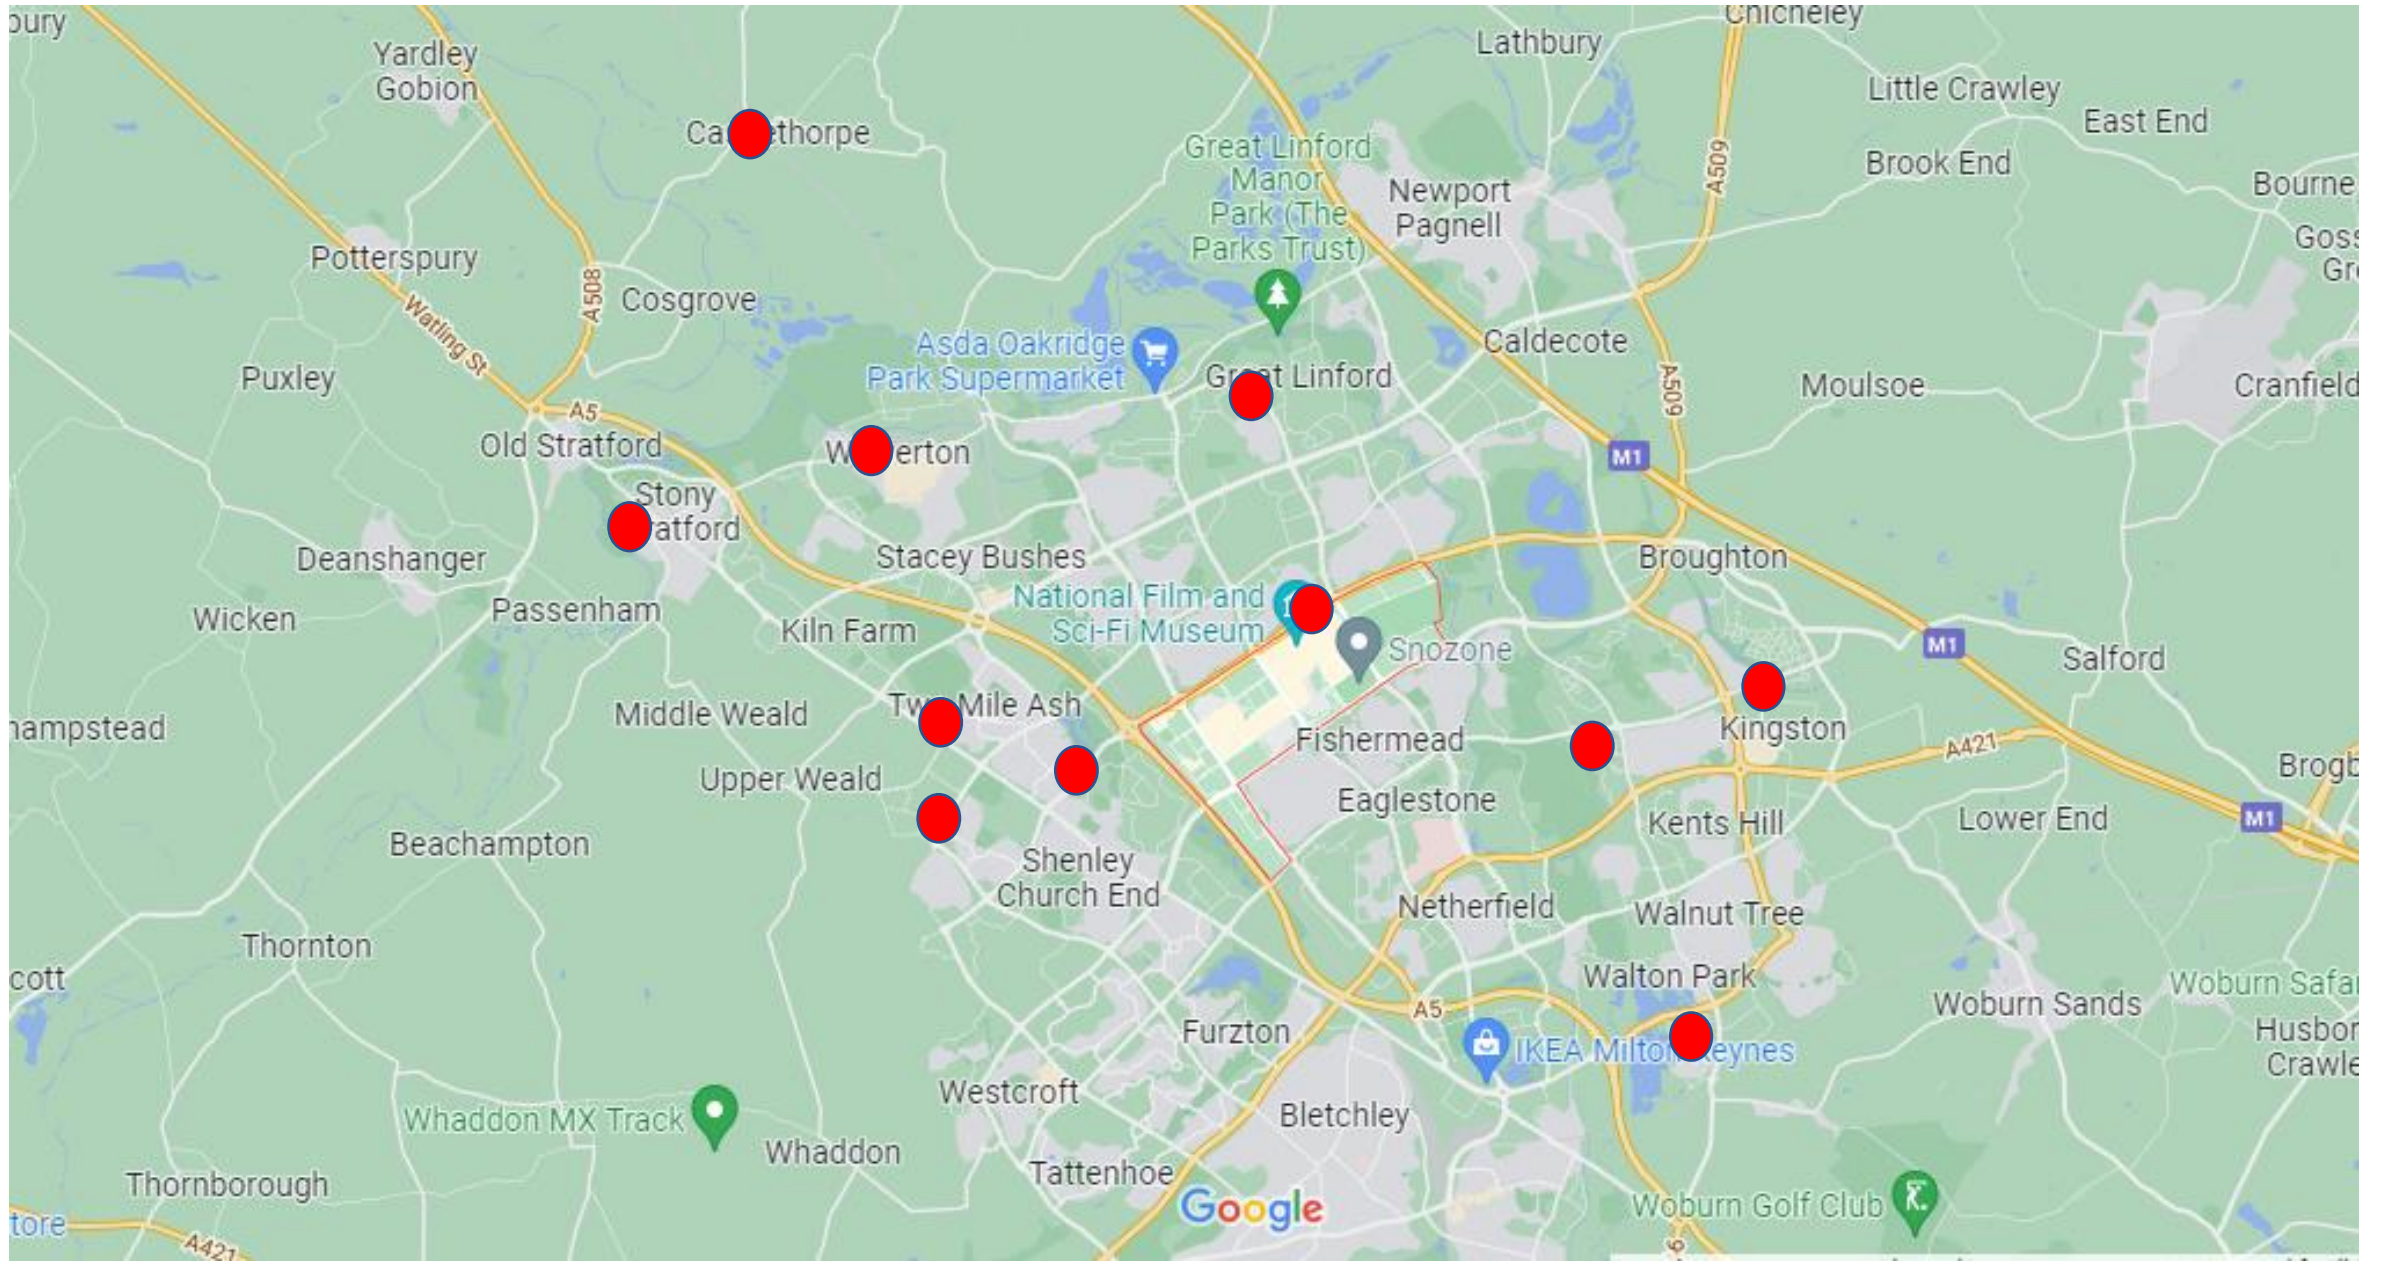

Milton Keynes- Overview of Charge Point Hub Locations

Stony Stratford- 1. Mill Lane Car Park MK11 1FH 2. Telegraph Walk MK11 1BN

Proposed Charge Point Locations

No Off-street parking

Recreation Ground- Castlethorpe Road, Hanslope, Milton Keynes MK19 7LG

● Charge Point location

■ No Off-street parking

Wolverton Swimming Pool, Addington Ave, Wolverton MK12 5GH

● Proposed charge points location

● Existing charge point

— No off-street parking

Greenley's Community Centre, Milton Keynes MK12 6AX

● Proposed charge points location

□ Area without access to off-street parking

Briar Hill, Stacey Bushes, Milton Keynes MK12 6HX

● Proposed charge points location

Areas without off-street parking

Ransons Avenue, Conniburrow, Great Linford MK14 7BB

● Proposed Charge Point Locations

— No Off-Street Parking

Warwick Ave, Milton Keynes MK10 7EF

Proposed Charge Point Locations

No Off-Street Parking

Stonebridge Grove, Monkston Park, Milton Keynes MK10 9PB

● Proposed Charge Points Locations