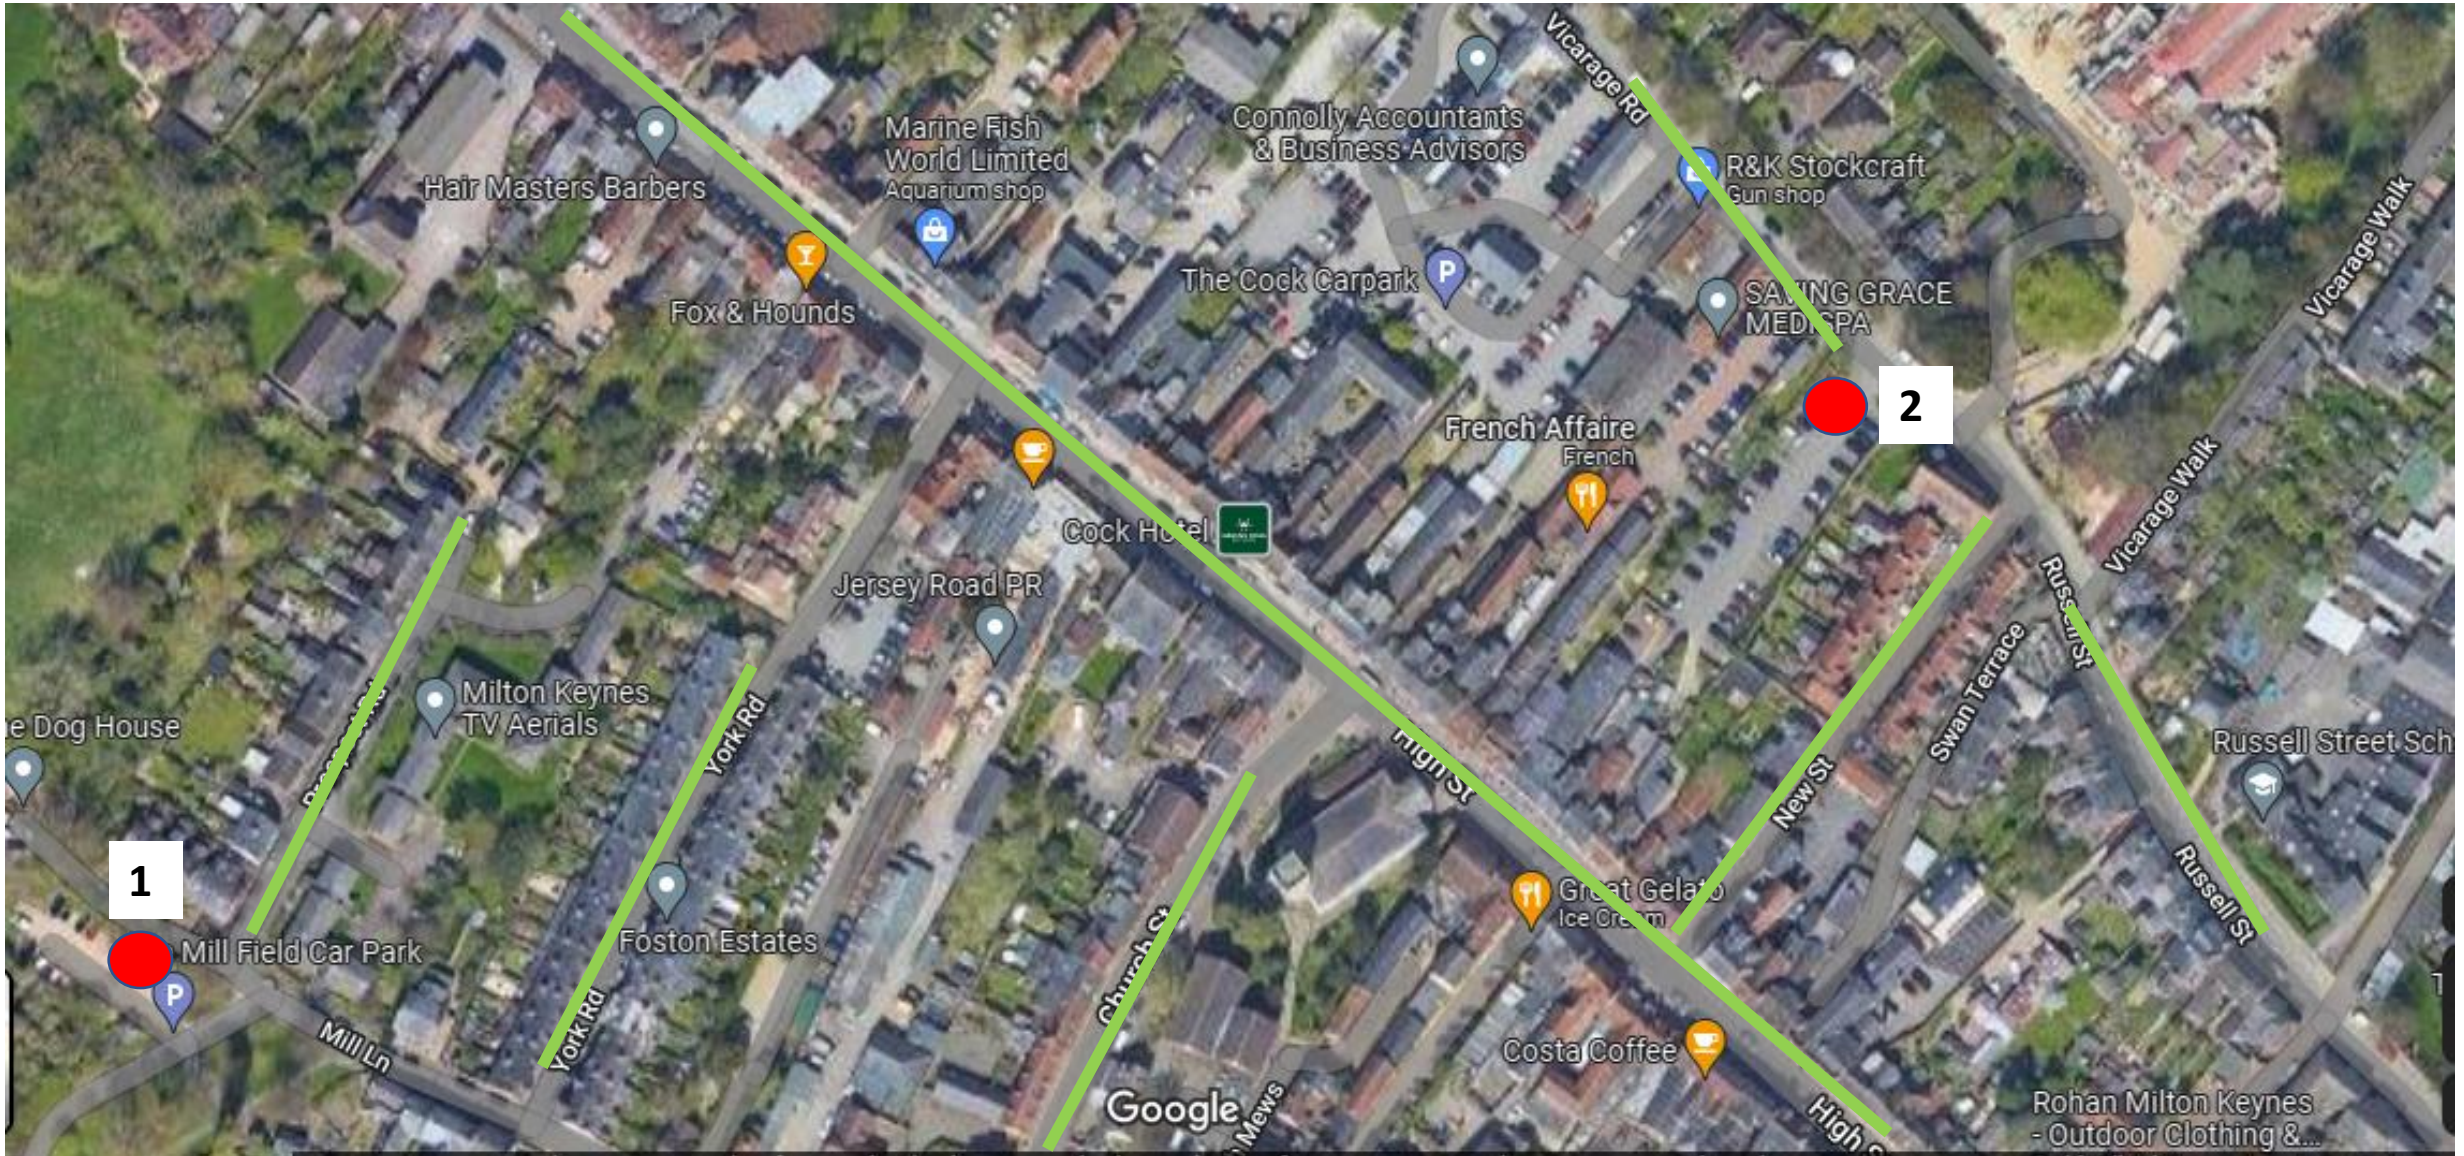

Milton Keynes- Overview of Charge Point Hub Locations

Stony Stratford- 1. Mill Lane Car Park MK11 1FH 2. Telegraph Walk MK11 1BN

Proposed Charge Point Locations

No Off-street parking

Recreation Ground- Castlethorpe Road, Hanslope, Milton Keynes MK19 7LG

● Charge Point location

■ No Off-street parking

Wolverton Swimming Pool, Addington Ave, Wolverton MK12 5GH

● Proposed charge points location

● Existing charge point

— No off-street parking

Greenley's Community Centre, Milton Keynes MK12 6AX

● Proposed charge points location

□ Area without access to off-street parking

Briar Hill, Stacey Bushes, Milton Keynes MK12 6HX

● Proposed charge points location

Areas without off-street parking

Ransons Avenue, Conniburrow, Great Linford MK14 7BB