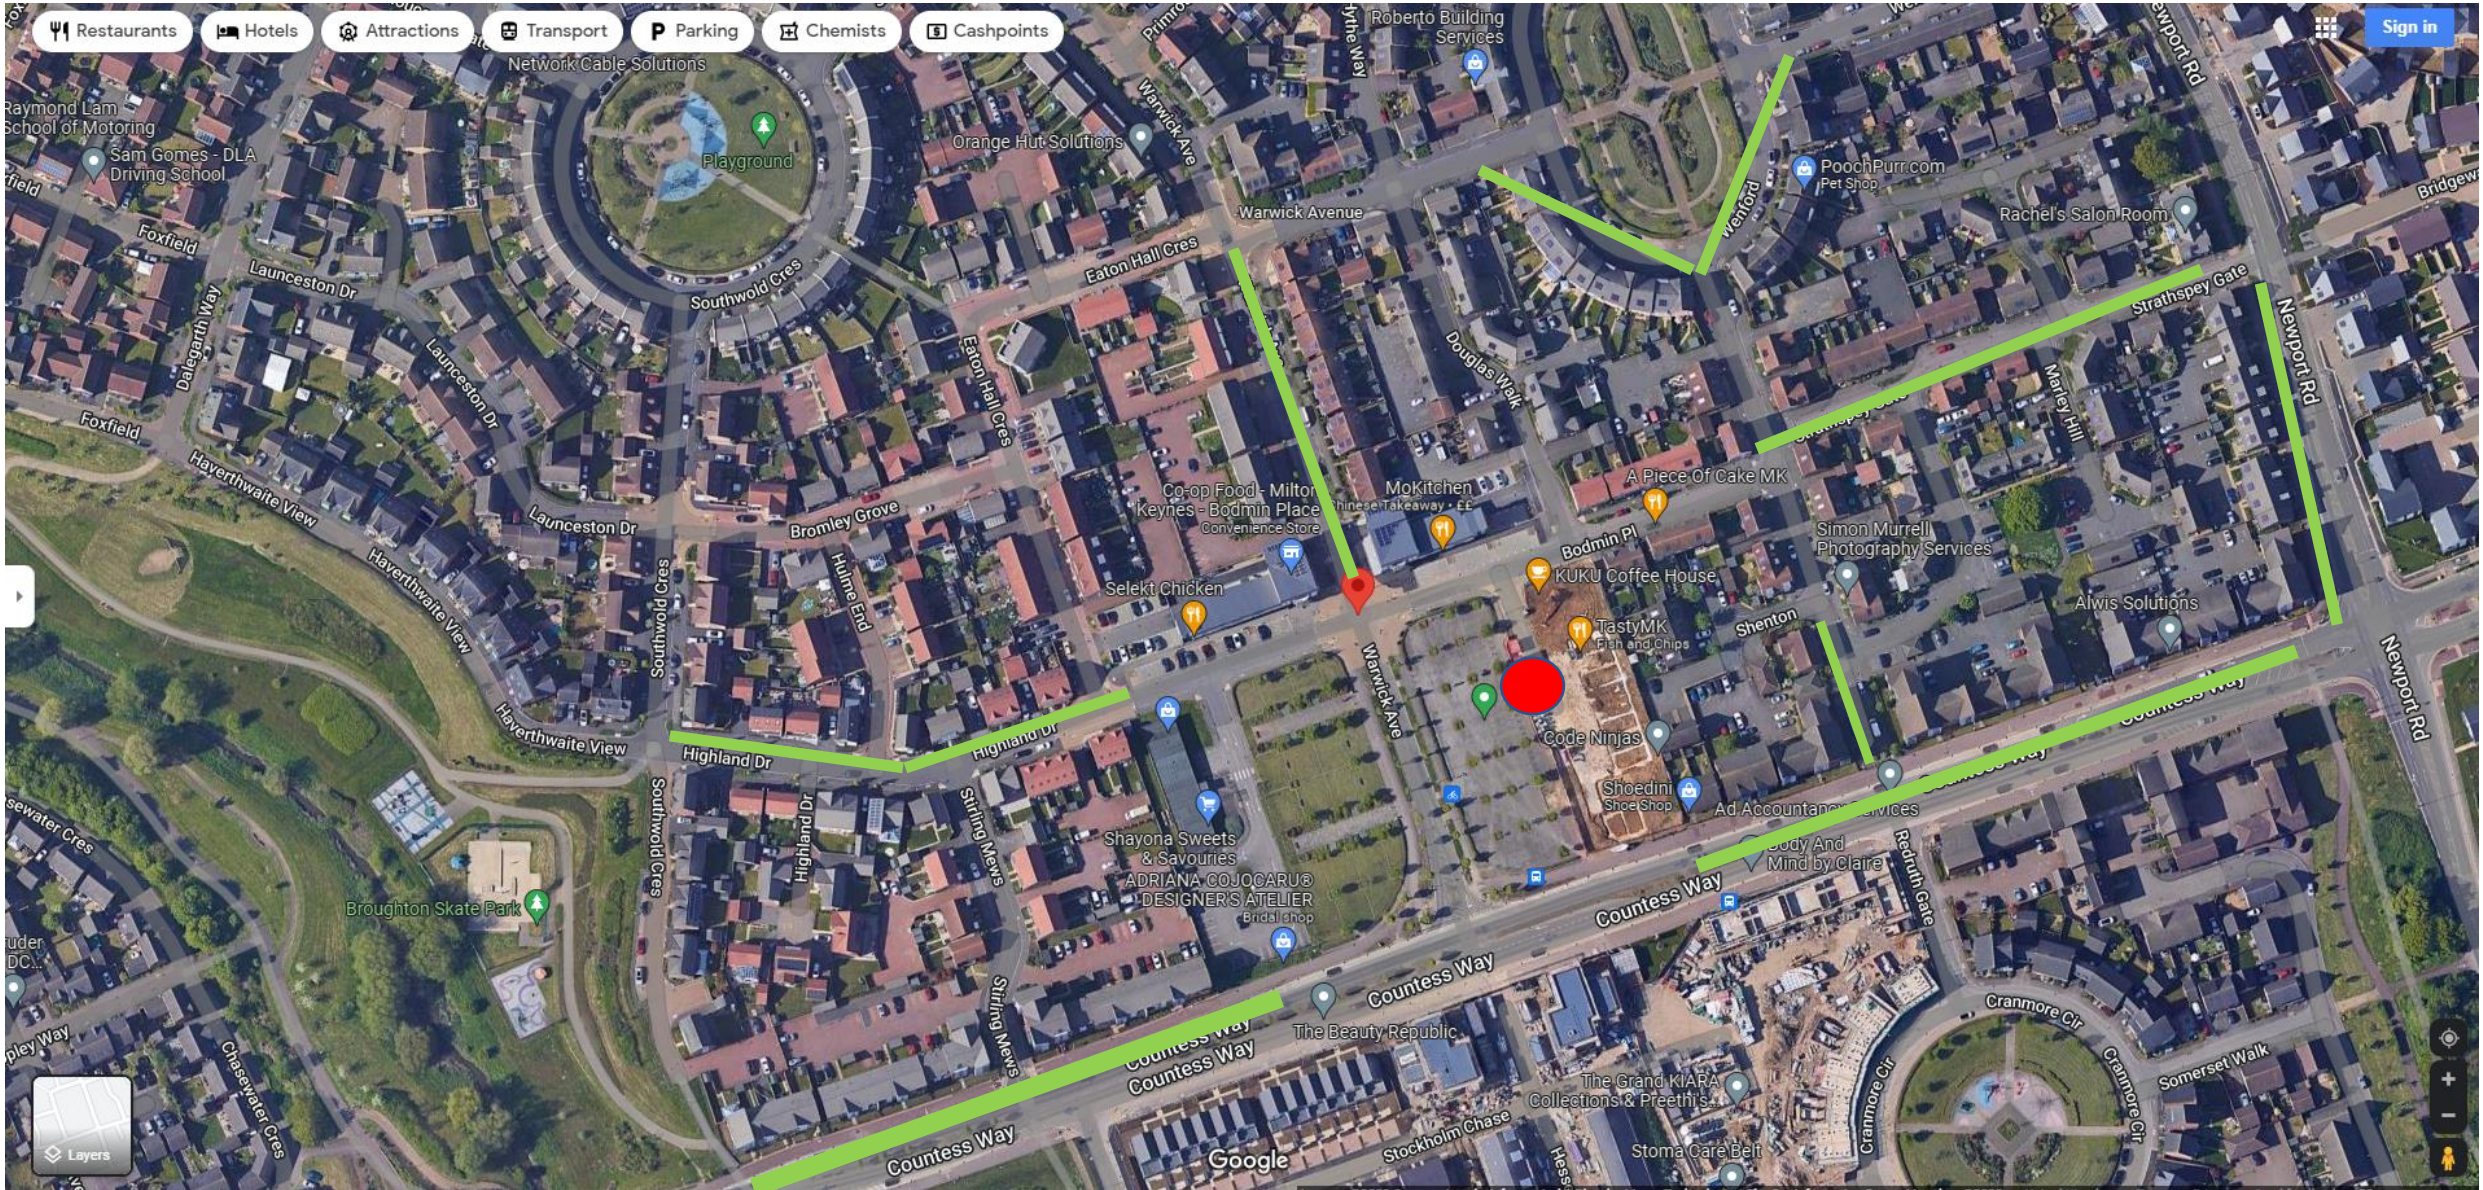

Singleton Dr, Grange Farm, Milton Keynes MK8 0PZ

● Proposed charge point locations

— Area within boundary have no access to off-street parking

Marley Grove, Crownhill, Milton Keynes MK8 0AT

● Proposed charge point locations — No off-street parking

Medhurst, Two Mile Ash, Milton Keynes MK8 8AW

● Proposed charge point locations — No off-street parking

Felsted, Caldecotte, Milton Keynes MK7 8FE

Proposed Charge Point Locations

No Off-street parking

The High St, Two Mile Ash, Milton Keynes MK8 8LH

● Proposed Charge Point Locations

— No Off-Street Parking

Warwick Ave, Milton Keynes MK10 7EF

Proposed Charge Point Locations

No Off-Street Parking

Stonebridge Grove, Monkston Park, Milton Keynes MK10 9PB

● Proposed Charge Points Locations