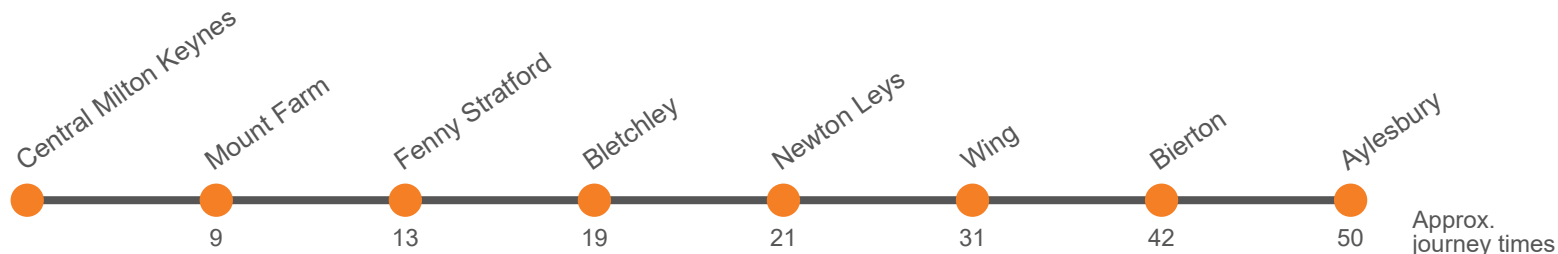

Monday to Friday

Aylesbury, Bus Station	0630	0745	0900		00		1600	1600	1710
Aylesbury, Tring Road Tesco								1605	
Bierton, The Bell PH	0640	0755	0910	Then at these mins past the hour	10	until	1610	1615	1720
Wing, Village Hall	0650	0805	0920		20		1620	1625	1730
Wing, Ascott House	0651	0806	0921		21		1621	1626	1731
Newton Leys, St Helena Avenue	0704	0819	0934		34		1634	1639	1744
Bletchley, Arrow Place	0706	0821	0936		36		1636	1641	1746
Fenny Stratford, Aylesbury Street	0712	0827	0942		42		1642	1647	1752
Stadium MK (B)	0716	0831	0946		46		1646	1651	1756
CMK The Point (H3)	0725	0840	0955	55	1655	1700	1805		

Saturday

Aylesbury, Bus Station	0800		00		1500	1600	1700
Bierton, The Bell PH	0810	Then at these mins past the hour	10		1510	1610	1710
Wing, Village Hall	0820		20		1520	1620	1720
Wing, Ascott House	0821		21		1521	1621	1721
Newton Leys, St Helena Avenue	0834		34	until	1534	1634	1734
Bletchley, Arrow Place	0836		36		1536	1636	1736
Fenny Stratford, Aylesbury Street	0842		42		1542	1642	1742
Stadium MK (B)	0846		46		1546	1646	1746
CMK The Point (H3)	0855	55		1555	1655	1755	

Via: Aylesbury, Bierton, Hulcott, Rowsham, Wingrave, Wing, Newton Leys, Bletchley, Water Eaton, Fenny Stratford, Mount Farm, Ashland, Beanhill, Coffee Hall, Eaglestone, Fishermead, Oldbrook, Central Milton Keynes

Via: Central Milton Keynes, Oldbrook, Fishermead, Eaglestone, Coffee Hall, Beanhill, Ashland, Mount Farm, Fenny Stratford, Water Eaton, Bletchley, Newton Leys, Wing, Wingrave, Rowsham, Hulcott, Bierton, Aylesbury