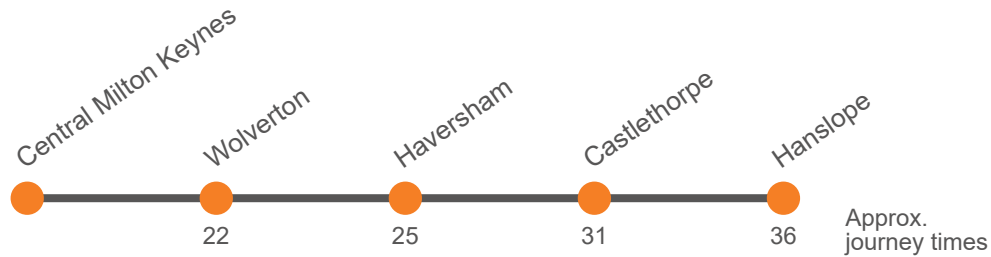

33A

Northampton - Milton Keynes

Effective from: 30/10/2022

Arriva

Monday to Friday

Codes	a
Northampton, Northampton Bus Interchange	1335
Delapre, London Road	1343
Wootton, High Street	1348
Quinton, Preston Deanery Road	1352
Roade, The George	1400
Ashton, Stoke Road	1405
Salcey Forest, Hartwell Road	1419
Hartwell, Kits Close	1422
Hanslope, The Square	1432
Castlethorpe, South Street	1438
Haversham, Beech Tree Close	1445
Wolverton, Church Street	1450
MK Central Rail Station (Y6)	1505

a Only runs on Mondays and Fridays

Via: Northampton, Far Cotton, Delapre, Hardingstone, Wootton, Quinton, Courteenhall, Roade, Ashton, Hartwell, Hanslope, Hartwell, Hanslope, Castlethorpe, Haversham, Wolverton, Central Milton Keynes

Monday to Friday

Codes			a	b	
CMK The Point (H3)		0655	1745	1915	1915
MK Central Rail Station (Z5)	<i>arr</i>	0702	1751	1922	1922
MK Central Rail Station (Z5)	<i>dep</i>	0707	1754	1925	1925
Wolverton, Church Street		0717	1804	1937	1937
Haversham, Beech Tree Close		0721	1808	1940	1940
Castlethorpe, South Street		0727	1814	1946	1946
Hanslope, The Square		0734	1820	1951	1951
Hartwell, Kits Close		0744	1831
Ashton, Stoke Road		0749	1836
Roade, Churchcroft		0756	1845
Quinton, Preston Deanery Road		0804
Wootton, High Street		0810
Delapre, London Road		0815
Northampton, Northampton Bus Interchange		0825