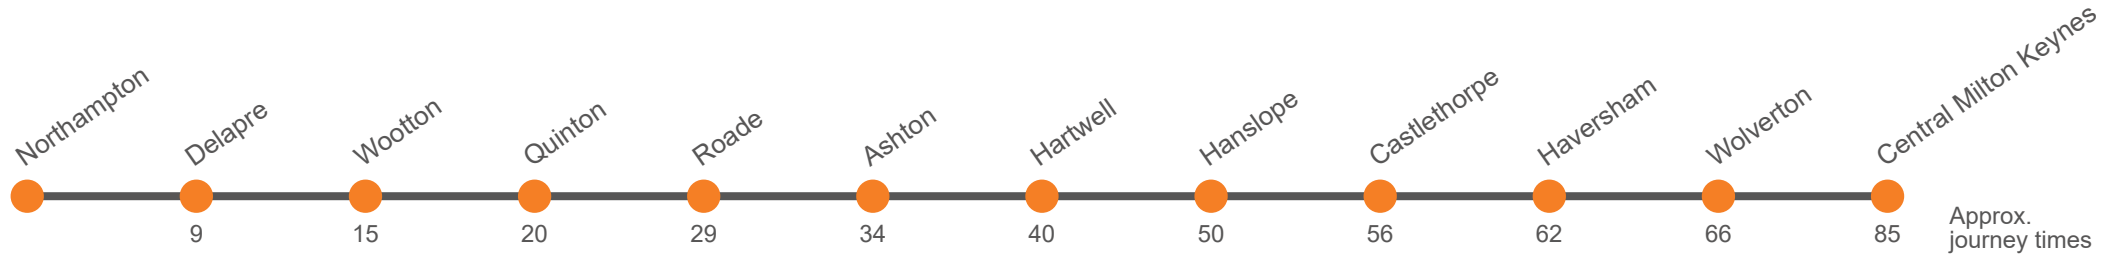

Monday to Friday

Codes				a	b	
Northampton, Northampton Bus Interchange	...	...	...	1745	1745	1745
Delapre, London Road	...	...	...	1754	1754	1754
Wootton, High Street	...	...	...	1800	1800	1800
Quinton, Preston Deanery Road	...	...	...	1805	1805	1805
Roads, The George	...	...	...	1814	1814	1814
Ashton, Stoke Road	...	...	...	1819	1819	1819
Hartwell, Kits Close	0600	0715	0715	1825	1825	1825
Hanslope, The Square	0612	0725	0726	1835	1835	1835
Castlethorpe, South Street	0618	0731	0732	1841	1841	1841
Haversham, Beech Tree Close	0624	0737	0740	1847	1847	1847
Wolverton, Church Street	0629	0742	0747	1851	1851	1851
MK Central Rail Station (Y6)	0641	0754	0759	1905	1905	1905
CMK The Point (H3)	0650	0805	0805	1910	1910	1910
Leadenhall, St Paul's Catholic School	...	...	0815	...	...	...

- a Only runs on Mondays and Fridays
- b Does not run on Mondays and Fridays