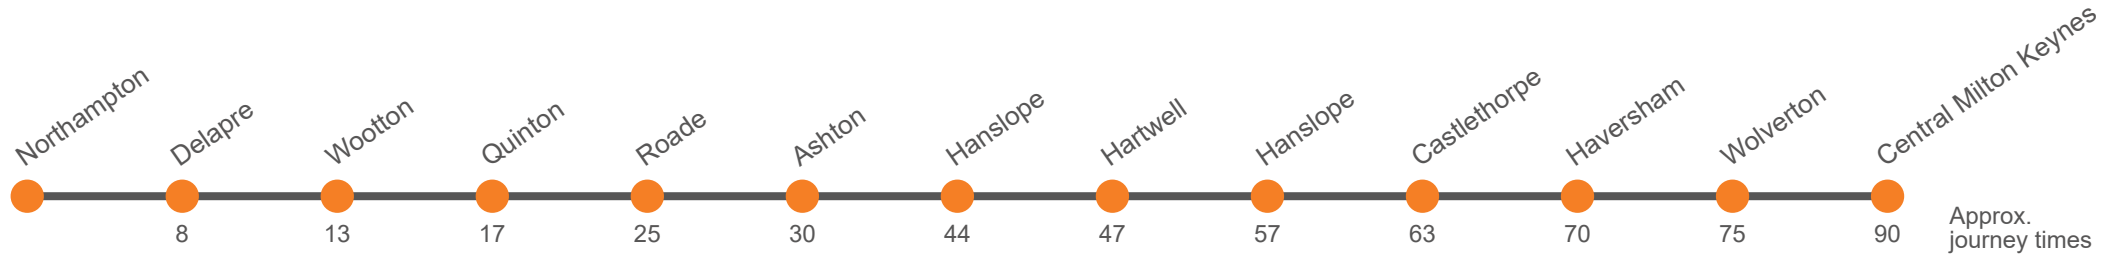

33A

Northampton - Milton Keynes

Effective from: 30/10/2022

Arriva

Monday to Friday

Codes	a
Northampton, Northampton Bus Interchange	1335
Delapre, London Road	1343
Wootton, High Street	1348
Quinton, Preston Deanery Road	1352
Roade, The George	1400
Ashton, Stoke Road	1405
Salcey Forest, Hartwell Road	1419
Hartwell, Kits Close	1422
Hanslope, The Square	1432
Castlethorpe, South Street	1438
Haversham, Beech Tree Close	1445
Wolverton, Church Street	1450
MK Central Rail Station (Y6)	1505

a Only runs on Mondays and Fridays

Via: Northampton, Far Cotton, Delapre, Hardingstone, Wootton, Quinton, Courteenhall, Roade, Ashton, Hartwell, Hanslope, Hartwell, Hanslope, Castlethorpe, Haversham, Wolverton, Central Milton Keynes