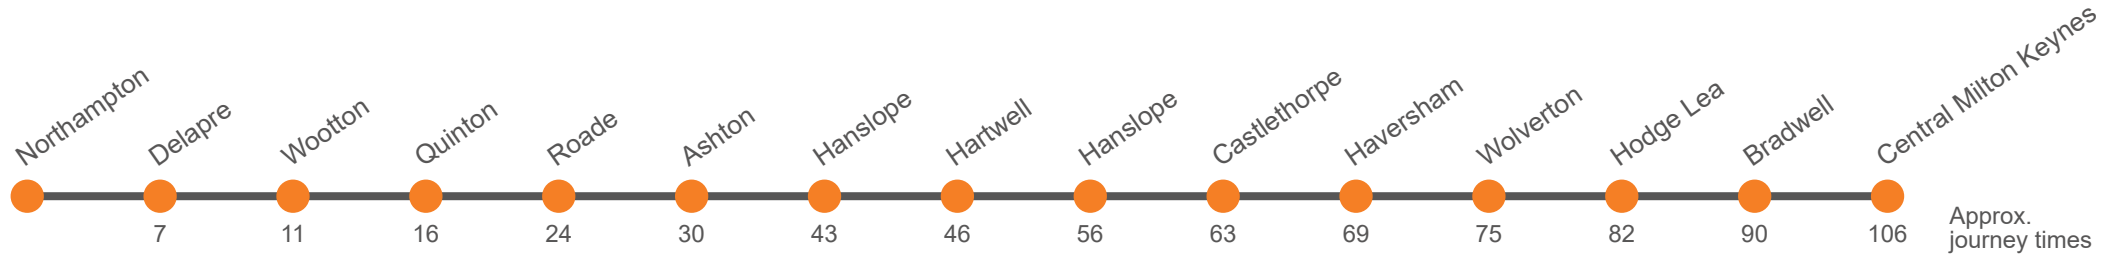

Via: Central Milton Keynes, Rooksley, Bradwell, Bradwell Abbey, Stacey Bushes, Hodge Lea, Greenleys, Wolverton, Haversham, Castlethorpe, Hanslope, Long Street, Hartwell, Hanslope, Hartwell, Ashton, Roade, Courteenhall, Quinton, Wootton, Hardingstone, Delapre, Far Cotton, Northampton

a Only runs on Mondays and Fridays

Via: Northampton, Far Cotton, Delapre, Hardingstone, Wootton, Quinton, Courteenhall, Roade, Ashton, Hartwell, Hanslope, Hartwell, Hanslope, Castlethorpe, Haversham, Wolverton, Central Milton Keynes

- a Only runs on Mondays and Fridays
- b Does not run on Mondays and Fridays

Saturday

Northampton, Northampton Bus Interchange	...	1745
Delapre, London Road	...	1754
Wootton, High Street	...	1800
Quinton, Preston Deanery Road	...	1805
Roade, The George	...	1814
Ashton, Stoke Road	...	1819
Hartwell, Kits Close	0715	1825
Hanslope, The Square	0726	1835
Castlethorpe, South Street	0732	1841
Haversham, Beech Tree Close	0740	1847
Wolverton, Church Street	0747	1851
MK Central Rail Station (Y6)	0759	...
CMK The Point (H3)	0805	...