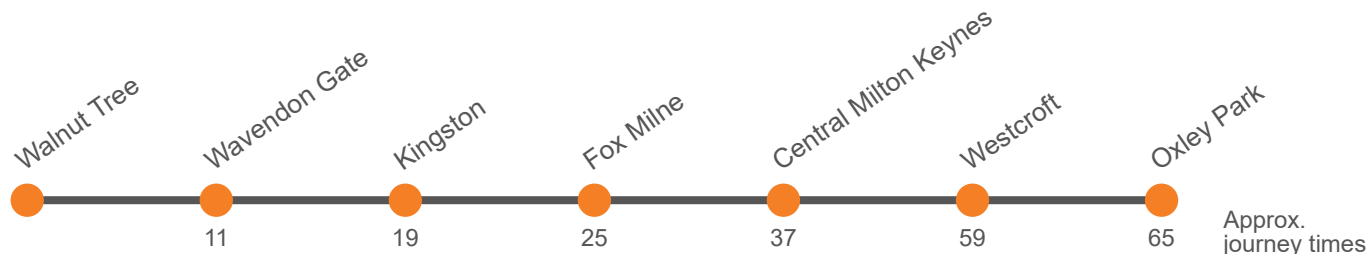

Saturday (continued)

Service:	8E
Oxley Park, Oxley Park Roundabout West	...
Westcroft, Westcroft District Centre <i>arr</i>	...
Westcroft, Westcroft District Centre <i>dep</i>	...
MK Central Rail Station (Y3) <i>arr</i>	...
MK Central Rail Station (Y3) <i>dep</i>	...
CMK The Point (J3)	...
Fox Milne, Fox Milne Roundabout West	...
Kingston, Kingston District Centre	...
Walnut Tree, Walton High School	2300
Wavendon Gate, Dixie Lane	2310
Kingston, Kingston District Centre	2316
Fox Milne, Fox Milne Roundabout West	2321
CMK The Point (L4)	2330
MK Central Rail Station (Z1) <i>arr</i>	2336
MK Central Rail Station (Z1) <i>dep</i>	...
Westcroft, Westcroft District Centre <i>arr</i>	...
Westcroft, Westcroft District Centre <i>dep</i>	...
Oxley Park, Oxley Park Roundabout West	...
Snelshall West, Steinbeck Crescent	...

Sunday

Service:	8	8	8	8	8	8
Oxley Park, Oxley Park Roundabout West	0913	13	1813	1912	2012	2042
Westcroft, Westcroft District Centre	0920	20	1820	1918	2018	2048
MK Central Rail Station (Y3) <i>arr</i>	0932	32	1832	1928	2028	...
MK Central Rail Station (Y3) <i>dep</i>	0935	35	1835	1930	2030	...
CMK The Point (J3)	0943	43	1843	1936	2036	...
Fox Milne, Fox Milne Roundabout West	0952	52	1852	1943	2043	...
Kingston, Kingston District Centre	1000	00	1900	1948	2048	...
Walnut Tree, Walton High School	1006	06	1906	1952	2052	...

Then at these mins past the hour until

Via: Oxley Park, Kingsmead, Westcroft, Emerson Valley, Furzton, Shenley Lodge, Knowlhill, Leadenhall, Winterhill, Central Milton Keynes, Campbell Park, Woolstone, Fox Milne, Broughton, Monkston, Kingston, Walnut Tree