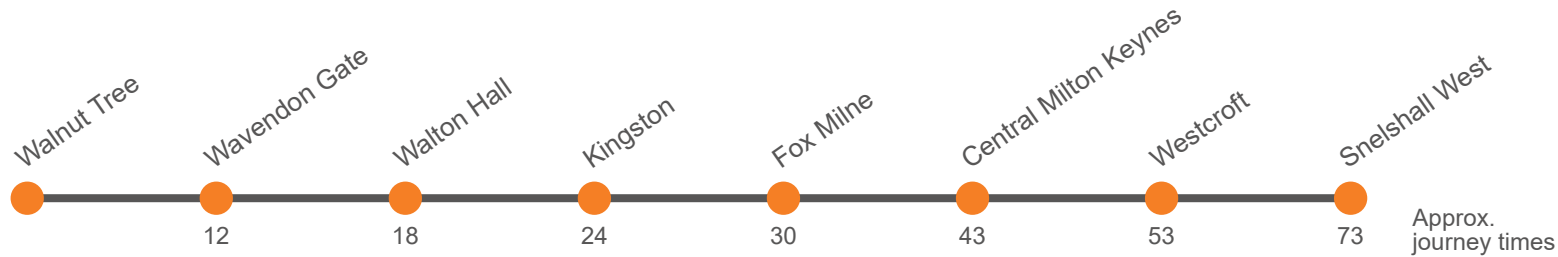

## Oxley Park - Walnut Tree

Effective from: 30/10/2022

Arriva

### Monday to Friday

<b>Oxley Park, Oxley Park Roundabout West</b>	<b>0748</b>
<b>Westcroft, Westcroft District Centre</b>	<b>0755</b>
<b>MK Central Rail Station (Y3)</b>	<i>arr</i> <b>0807</b>
<b>MK Central Rail Station (Y3)</b>	<i>dep</i> <b>0810</b>
<b>CMK The Point (J3)</b>	<b>0818</b>
<b>Fox Milne, Fox Milne Roundabout West</b>	<b>0828</b>
<b>Kingston, Kingston District Centre</b>	<b>0839</b>
<b>Walton Hall, The Open University</b>	<b>0845</b>
<b>Walnut Tree, Walton High School</b>	<b>0851</b>

Via: Oxley Park, Kingsmead, Westcroft, Emerson Valley, Furzton, Shenley Lodge, Knowlhill, Leadenhall, Winterhill, Central Milton Keynes, Campbell Park, Woolstone, Fox Milne, Broughton, Monkston, Kingston, Walnut Tree, Kents Hill, Walton, Walton Hall, Walton, Kents Hill, Walnut Tree