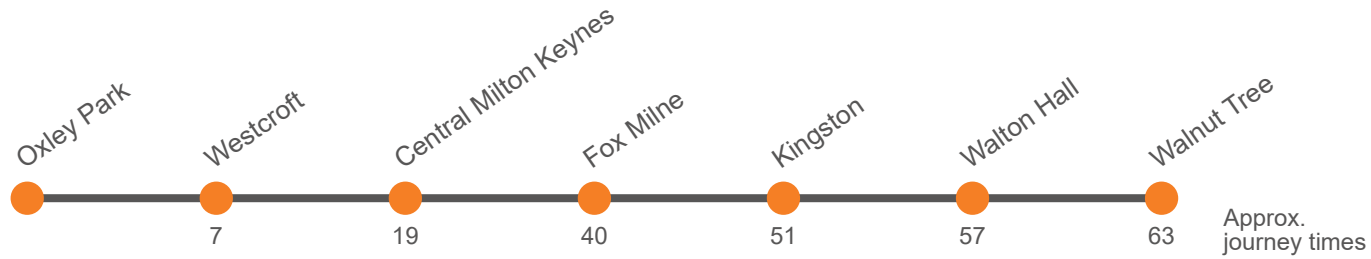

## Oxley Park - Walnut Tree

Effective from: 30/10/2022

Arriva

### Monday to Friday

<b>Oxley Park, Oxley Park Roundabout West</b>	<b>0748</b>
<b>Westcroft, Westcroft District Centre</b>	<b>0755</b>
<b>MK Central Rail Station (Y3)</b>	<i>arr</i> <b>0807</b>
<b>MK Central Rail Station (Y3)</b>	<i>dep</i> <b>0810</b>
<b>CMK The Point (J3)</b>	<b>0818</b>
<b>Fox Milne, Fox Milne Roundabout West</b>	<b>0828</b>
<b>Kingston, Kingston District Centre</b>	<b>0839</b>
<b>Walton Hall, The Open University</b>	<b>0845</b>
<b>Walnut Tree, Walton High School</b>	<b>0851</b>

Via: Oxley Park, Kingsmead, Westcroft, Emerson Valley, Furzton, Shenley Lodge, Knowlhill, Leadenhall, Winterhill, Central Milton Keynes, Campbell Park, Woolstone, Fox Milne, Broughton, Monkston, Kingston, Walnut Tree, Kents Hill, Walton, Walton Hall, Walton, Kents Hill, Walnut Tree

Via: Walnut Tree, Browns Wood, Old Farm Park, Wavendon Gate, Walnut Tree, Kents Hill, Walton, Walton Hall, Walton, Kents Hill, Walnut Tree, Kingston, Monkston, Broughton, Fox Milne, Woolstone, Campbell Park, Central Milton Keynes, Winterhill, Knowlhill, Shenley Lodge, Furzton, Emerson Valley, Westcroft, Tattenhoe, Newton Leys