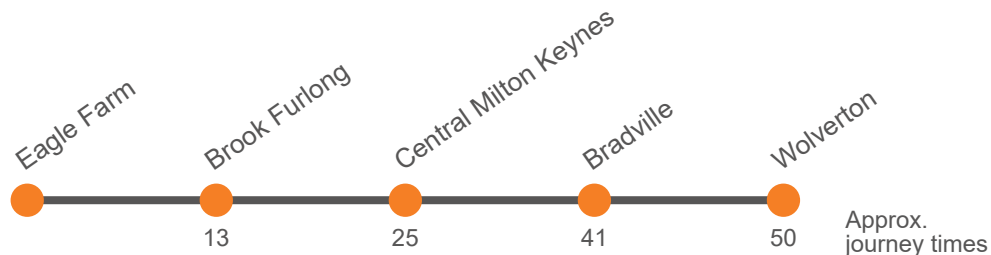

Via: Wolverton, New Bradwell, Bradville, Bancroft, Bradwell, Rooksley, Central Milton Keynes, Campbell Park, Newlands, Brook Furlong, Broughton, Brooklands, Magna Park, Eagle Farm

M5

Magna Park Amazon - Wolverton

Effective from: 30/10/2022

Arriva

Monday to Friday

Eagle Farm, Amazon	0615	1415	2215
Brook Furlong, Milton Keynes Coachway	0628	1428	2228
CMK The Point (L4)	0640	1440	2240
MK Central Rail Station (Z2)	0647	1447	2247
Bradville, Stanton Avenue	0656	1456	2256
Wolverton, Church Street	0705	1505	2305

Saturday

Eagle Farm, Amazon	0615	1415	2215
Brook Furlong, Milton Keynes Coachway	0628	1428	2228
CMK The Point (L4)	0640	1440	2240
MK Central Rail Station (Z2)	0647	1447	2247
Bradville, Stanton Avenue	0656	1456	2256
Wolverton, Church Street	0705	1505	2305

Sunday

Eagle Farm, Amazon	0615	1415	2215
Brook Furlong, Milton Keynes Coachway	0628	1428	2228
CMK The Point (L4)	0640	1440	2240
MK Central Rail Station (Z2)	0647	1447	2247
Bradville, Stanton Avenue	0656	1456	2256
Wolverton, Church Street	0705	1505	2305