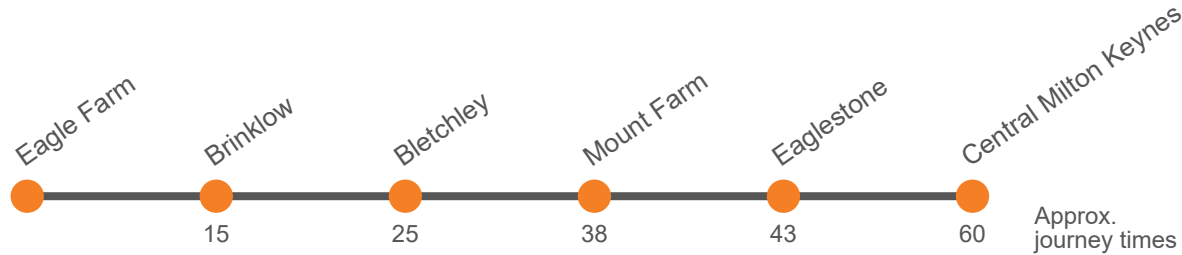

Monday to Friday

Eagle Farm, Amazon	0615	2215
Brinklow, Brinklow Roundabout East	0630	2230
Bletchley, Windermere Drive	0640	2240
Bletchley Bus Station (5)	0648	2248
Mount Farm, Bond Avenue	0653	2253
Milton Keynes Hospital (B)	0658	2258
CMK The Point (L4)	0708	2308
MK Central Rail Station (Z2)	0715	2315

Saturday

Eagle Farm, Amazon	0615	2215
Brinklow, Brinklow Roundabout East	0630	2230
Bletchley, Windermere Drive	0640	2240
Bletchley Bus Station (5)	0648	2248
Mount Farm, Bond Avenue	0653	2253
Milton Keynes Hospital (B)	0658	2258
CMK The Point (L4)	0708	2308
MK Central Rail Station (Z2)	0715	2315

Via: Eagle Farm, Magna Park, Kingston, Brinklow, Walnut Tree, Wavendon Gate, Browns Wood, Walnut Tree, Tilbrook, Caldecotte, Bow Brickhill, Eaton Leys, Bletchley, Water Eaton, Bletchley, Denbigh, Mount Farm, Simpson, Netherfield, Eaglestone, Coffee Hall, Eaglestone, Fishermead, Oldbrook, Central Milton Keynes