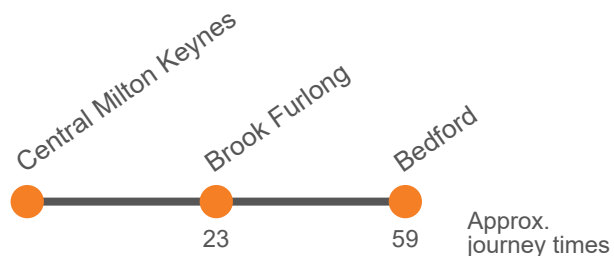

Sunday (continued)

Service:	X5	X5	X5
Bedford, Bus Station	1855
Brook Furlong, Milton Keynes Coachway	1920
CMK The Point (H4)	1932
MK Central Railway Station (Z4)	1944	1945	...
Buckingham, High Street	...	2007	2012
Buckingham, Tesco	2017
Caversfield, Caversfield Turn	2032
Bicester Town Centre, Manorsfield Road	2040
Oxford City Centre, Gloucester Green Bus Station	2110

Via: Buckingham, Caversfield, Bicester, Bicester Town Centre, Bicester, Oxford City Centre

X5

Bedford - Coachway - CMK - Buckingham - Oxford

Effective from: 30/10/2022

Stagecoach

Monday to Friday

Service:	X5	X5	X5	X5	X5	X5	X5	X5	X5	X5	X5	X5
Oxford City Centre, Gloucester Green Bus Station	...	0650	0750	...	0820	0850
Bicester Town Centre, Manorsfield Road	...	0720	0820	...	0850	0920
Caversfield, Caversfield Turn	...	0725	0825	...	0855	0925
Buckingham, Tesco	...	0741	0841	...	0911	0941
Buckingham, High Street	...	0750	0751	...	0850	0851	0920	...	0921	0950	...	0951
MK Central Rail Station (Y4)	0721	...	0816	0821	...	0916	...	0921	0946	...	0951	1016
CMK The Point (G3)	0732	0832	0932	1002	...
Brook Furlong, Milton Keynes Coachway	0744	0844	0944	1014	...
Bedford, Bus Station	0820	0920	1020	1050	...

Monday to Friday (continued)

Service:	X5	X5	X5	X5	X5	X5	X5		X5	X5	X5		X5	X5
Oxford City Centre, Gloucester Green Bus Station	0920	1020	Then at these mins past the hour	20	until	1420	...
Bicester Town Centre, Manorsfield Road	0950	1050		50		1450	...
Caversfield, Caversfield Turn	0955	1055		55		1455	...
Buckingham, Tesco	1011	1111		11		1511	...
Buckingham, High Street	1020	...	1021	...	1120	1121	...		20	21	...		1520	1521
MK Central Rail Station (Y4)	...	1021	1046	1051	...	1146	1151		...	46	51		...	1546
CMK The Point (G3)	...	1032	...	1102	1202		02	
Brook Furlong, Milton Keynes Coachway	...	1044	...	1114	1214		14	
Bedford, Bus Station	...	1120	...	1150	1250		50	