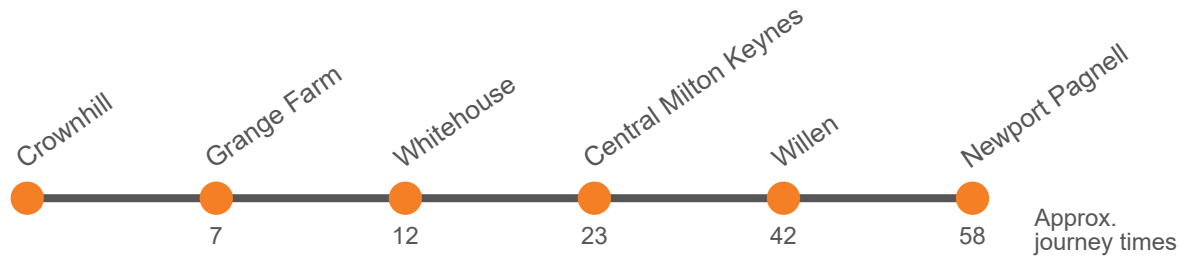

Monday to Friday

Service:	2	2	2	2	2	2	2	2	2	2	2	2	2		
Crownhill, Crownhill Roundabout East	0615	0702	0732	0802	0837	0907	0932	1002	1032			02 32		1532	1602
Grange Farm, Dunthorne Way south	0622	0709	0739	0809	0844	0914	0939	1009	1039			09 39		1539	1609
Whitehouse, Brahaman Way	0627	0714	0744	0814	0849	0919	0944	1014	1044			14 44		1544	1614
MK Central Rail Station (Y5) <i>arr</i>	0639	0722	0752	0826	0901	0931	0956	1026	1056	Then at these mins past the hour		26 56		1556	1626
MK Central Rail Station (Y5) <i>dep</i>	0642	0725	0755	0829	0904	0934	0959	1029	1059			29 59		1559	1629
CMK The Point (M3)	0650	0733	0803	0837	0912	0942	1007	1037	1107			37 07	until	1607	1637
Willen, Willen Roundabout West	0658	0741	0811	0845	0920	0950	1015	1045	1115			45 15		1615	1645
Newport Pagnell, Wordsworth Avenue	0706	0749	0819	0853	0928	0958	1023	1053	1123			53 23		1623	1653
The Green, Kingfisher Centre															
Newport Pagnell, Market Hill	0713	0756	0826	0900	0935	1005	1030	1100	1130		00 30		1630	1700	

Monday to Friday (continued)

Service:	2	2	2	2	2	2A	2	2A	2A	2
Crownhill, Crownhill Roundabout East	1632	1702	1737	1808	1838	1900	1930	1958	2052	2152
Grange Farm, Dunthorne Way south	1639	1709	1744	1815	1845	1907	1937	2005	2059	2159
Whitehouse, Brahaman Way	1644	1714	1749	1820	1850	1912	1942	2010	2104	2204
MK Central Rail Station (Y5) <i>arr</i>	1654	1724	1759	1830	1900	1922	...	2020	2114	...
MK Central Rail Station (Y5) <i>dep</i>	1657	1727	1802	1833	1903	1925	...	2023	2117	...
CMK The Point (M3)	1707	1737	1812	1843	1913	1935	...	2030	2124	...
Willen, Willen Roundabout West	1715	1745	1820	1851	1921	1943	...	2038	2132	...
Newport Pagnell, Wordsworth Avenue	1725	1755	1830	1859	1929	1951	...	2045	2139	...
The Green, Kingfisher Centre						1959	...	2053	2147	...
Newport Pagnell, Market Hill	1735	1805	1840	1906	1936	2004	...	2058	2152	...