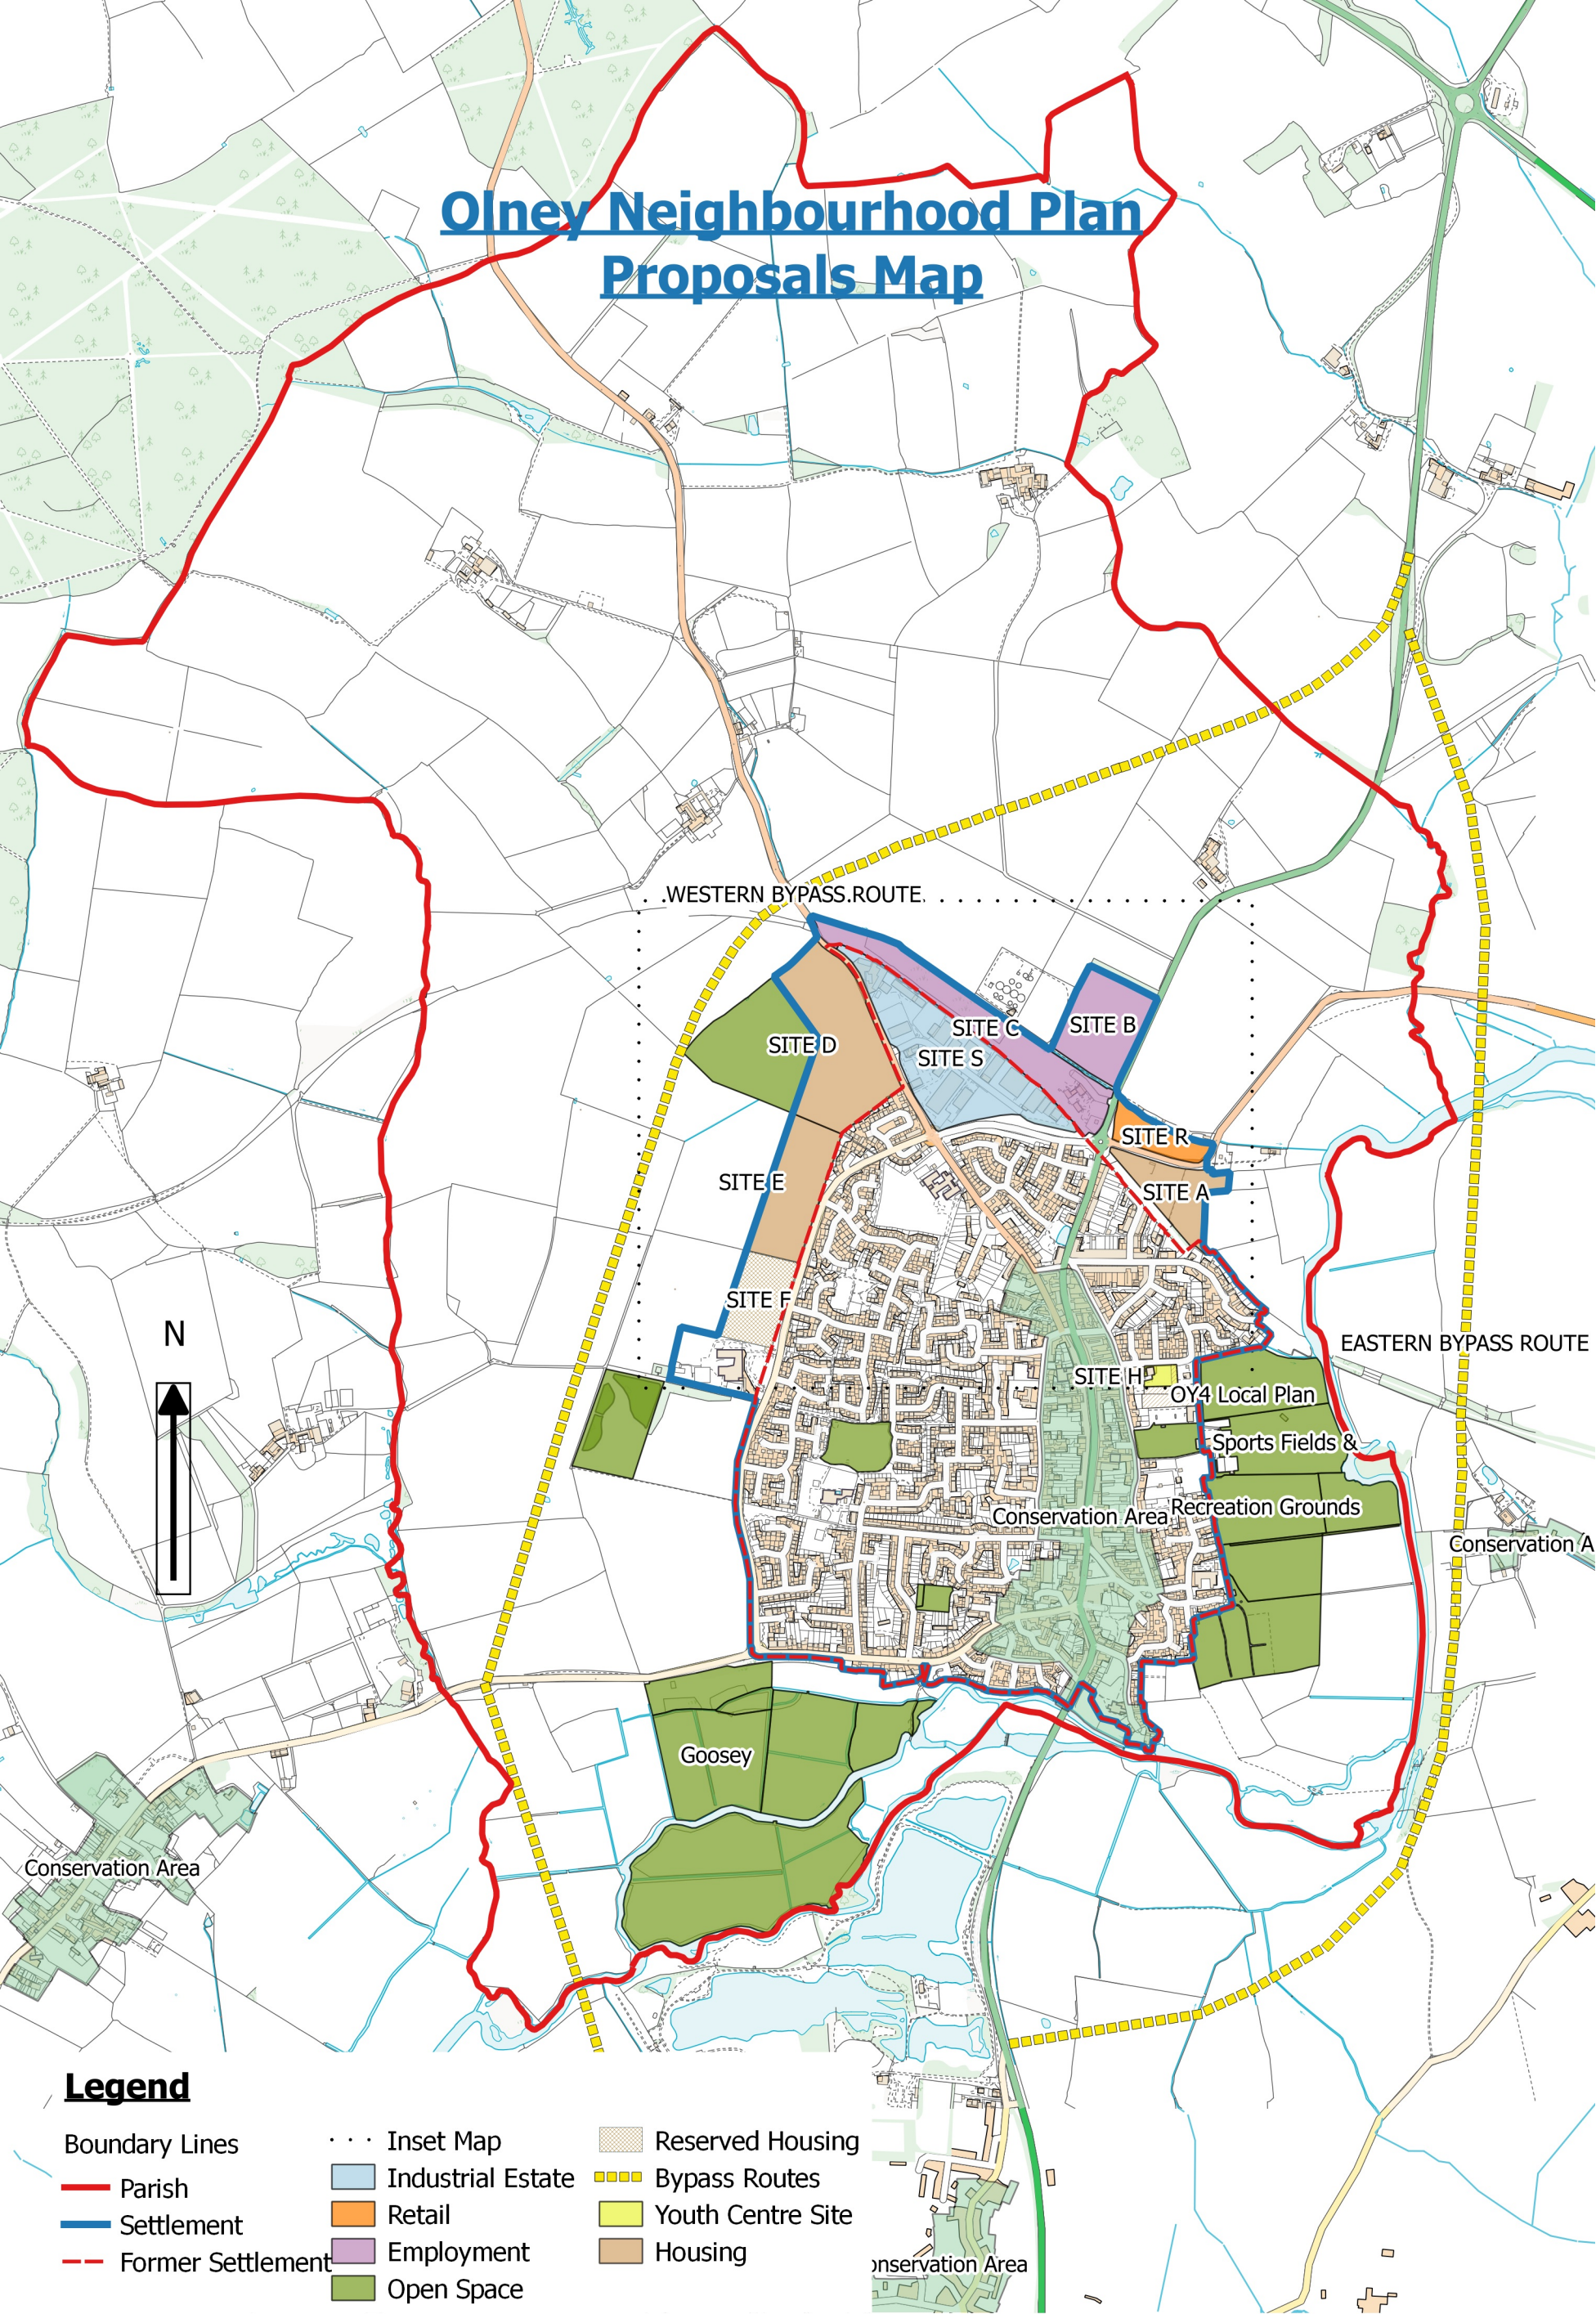

Olney Neighbourhood Plan Proposals Map

Legend

- | | | |
|-------------------------|-------------------|-------------------|
| Boundary Lines | · · · Inset Map | Reserved Housing |
| — Parish | Industrial Estate | Bypass Routes |
| — Settlement | Retail | Youth Centre Site |
| - - - Former Settlement | Employment | Housing |
| | Open Space | |