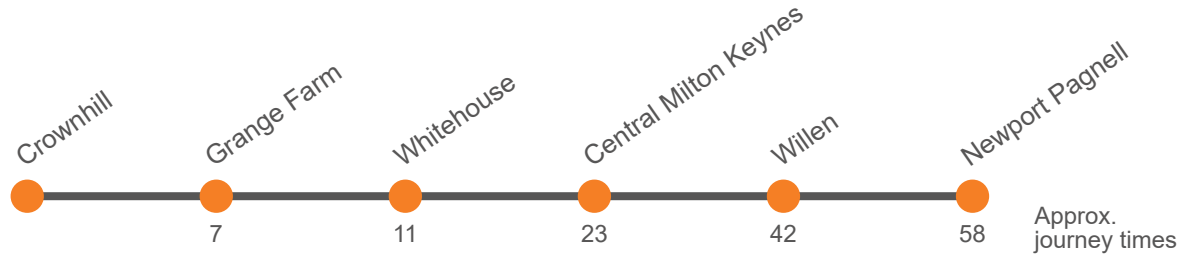

Monday to Friday

Service:	2	2	2	2	2	2	2	2	2	2	2	2	2
Crownhill, Crownhill Roundabout East	0615	0702	0732	0802	0837	0907	0932	1002	1032			02 32	1532
Grange Farm, Dunthorne Way south	0622	0709	0739	0809	0844	0914	0939	1009	1039			09 39	1539
Whitehouse, Whitehouse Primary School	0627	0714	0744	0814	0848	0919	0944	1014	1044			14 44	1544
MK Central Rail Station (Y5) <i>arr</i>	0639	0722	0752	0826	0901	0931	0956	1026	1056	Then at these mins past the hour	until	26 56	1556
MK Central Rail Station (Y5) <i>dep</i>	0642	0725	0755	0829	0904	0934	0959	1029	1059			29 59	1559
CMK The Point (M3)	0650	0733	0803	0837	0912	0942	1007	1037	1107			37 07	1607
Willen, Willen Roundabout West	0658	0741	0811	0845	0920	0950	1015	1045	1115			45 15	1615
Newport Pagnell, Wordsworth Avenue	0706	0749	0819	0853	0928	0958	1023	1053	1123			53 23	1623
The Green, Kingfisher Centre													
Newport Pagnell, Market Hill	0713	0756	0826	0900	0935	1005	1030	1100	1130			00 30	1630

Monday to Friday (continued)

Service:	2	2	2	2	2	2	2A	2	2A	2A	2
Crownhill, Crownhill Roundabout East	1602	1632	1702	1737	1808	1838	1900	1930	1958	2052	2152
Grange Farm, Dunthorne Way south	1609	1639	1709	1744	1815	1845	1907	1937	2005	2059	2159
Whitehouse, Whitehouse Primary School	1614	1644	1714	1749	1820	1850	1912	...	2010	2104	...
MK Central Rail Station (Y5) <i>arr</i>	1626	1654	1724	1759	1830	1900	1922	...	2020	2114	...
MK Central Rail Station (Y5) <i>dep</i>	1629	1657	1727	1802	1833	1903	1925	...	2023	2117	...
CMK The Point (M3)	1637	1707	1737	1812	1843	1913	1935	...	2030	2124	...
Willen, Willen Roundabout West	1645	1715	1745	1820	1851	1921	1943	...	2038	2132	...
Newport Pagnell, Wordsworth Avenue	1653	1725	1755	1830	1859	1929	1951	...	2045	2139	...
The Green, Kingfisher Centre							1959	...	2053	2147	...
Newport Pagnell, Market Hill	1700	1735	1805	1840	1906	1936	2004	...	2058	2152	...