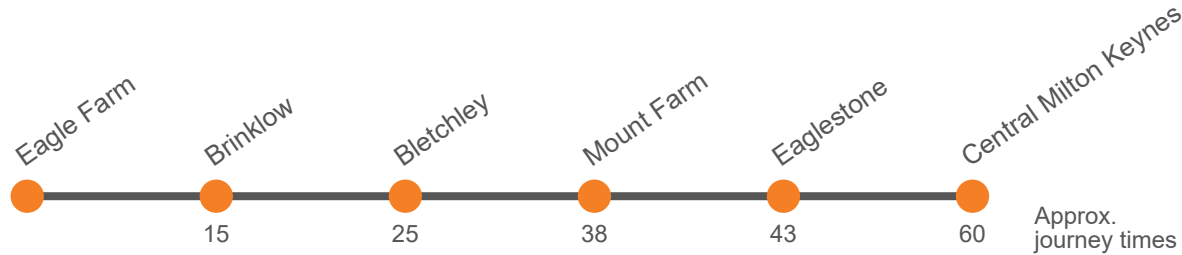

Monday to Friday

MK Central Rail Station (Y3)	0445	2045
CMK The Point (J3)	0452	2052
Milton Keynes Hospital (A)	0502	2102
Stadium MK (A)	0507	2107
Bletchley Bus Station (7)	0513	2113
Bletchley, Sir Herbert Leon School	0520	2120
Bow Brickhill, Bow Brickhill Railway Station	0530	2130
Eagle Farm, Amazon	0545	2145

Saturday

MK Central Rail Station (Y3)	0445	2045
CMK The Point (J3)	0452	2052
Milton Keynes Hospital (A)	0502	2102
Stadium MK (A)	0507	2107
Bletchley Bus Station (7)	0513	2113
Bletchley, Sir Herbert Leon School	0520	2120
Bow Brickhill, Bow Brickhill Railway Station	0530	2130
Eagle Farm, Amazon	0545	2145

Monday to Friday

Eagle Farm, Amazon	0615	2215
Brinklow, Brinklow Roundabout East	0630	2230
Bletchley, Windermere Drive	0640	2240
Bletchley Bus Station (5)	0648	2248
Stadium MK (B)	0653	2253
Milton Keynes Hospital (B)	0658	2258
CMK The Point (L4)	0708	2308
MK Central Rail Station (Z2)	0715	2315

Saturday

Eagle Farm, Amazon	0615	2215
Brinklow, Brinklow Roundabout East	0630	2230
Bletchley, Windermere Drive	0640	2240
Bletchley Bus Station (5)	0648	2248
Stadium MK (B)	0653	2253
Milton Keynes Hospital (B)	0658	2258
CMK The Point (L4)	0708	2308
MK Central Rail Station (Z2)	0715	2315