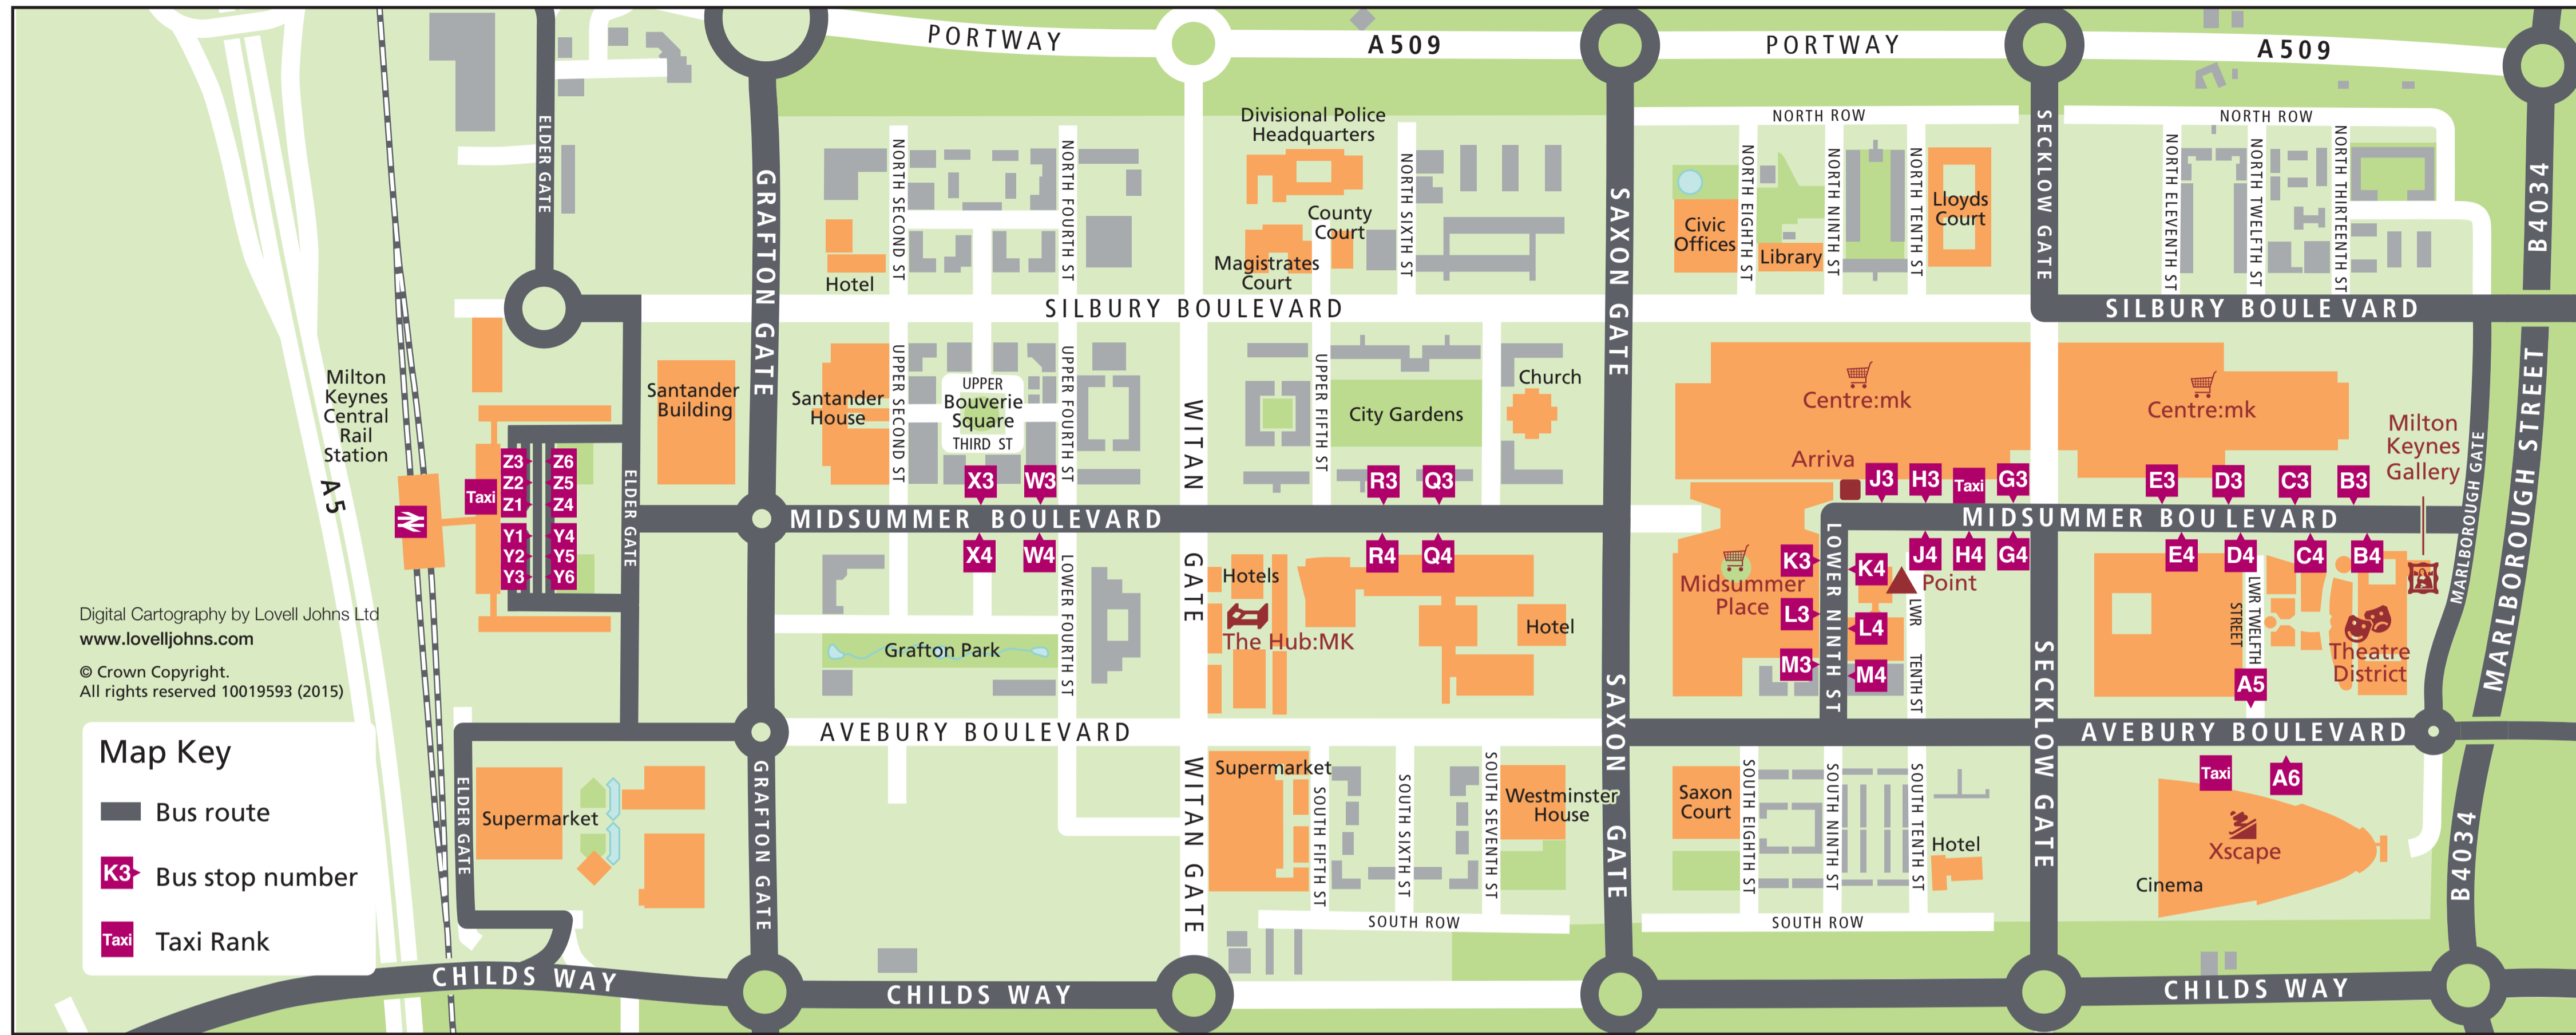

Bus Route Information

NextBuses.mobi
Live bus times direct to your mobile phone

Digital Cartography by Lovell Johns Ltd
www.lovelljohns.com
© Crown Copyright.
All rights reserved 10019593 (2015)

Map Key

- Bus route
- Bus stop number
- Taxi Rank

If you know your bus route look here

Route No.	Bus Stop Numbers	Destination
1	Y5 W3 Q3 M3 B3	Willen, Green Park, Newport Pagnell
2	Y5 W3 Q3 M3 B3	Downs Barn, Willen, Poets Estate, Newport Pagnell
2A	D4 L4 R4 X4 Z2	Crownhill, Grange Farm, Whitehouse
2A	Y3 X3 R3 J3 D3	Coachway, Kingston, Magna Park (3)/Walnut Tree (3A)
3	Y2 X3 R3 K3 E3	Hospital, Whaddon Way, Bletchley
4	J4 Q4 W4 Z3	Great Holm, Two Mile Ash, Wolverton
5	A5 C4 J4 Q4 W4 Z3	Heelands, Bradville, New Bradwell, Wolverton
5A	Y1 X3 R3 K3 E3 A6	Hospital, Bletchley, Lakes Estate
6	A5 C4 J4 Q4 W4 Z3	Hodge Lea, Stony Stratford, Wolverton
7	Y5 W3 Q3 L3 C3	Stantonbury, Great Linford, Bradville, Wolverton
8	Y3 X3 R3 J3 D3	Kingston, Walnut Tree, Wavendon Gate
8A	D4 L4 R4 X4 Z1	Shenley Brook End, Westcroft, Oxley Park/Snelshall West (8A)
9	D4 L4 R4 X4 Z1	Westcroft, Oxley Park, Snelshall West
9A	Y3 X3 R3 J3	Kingston, OU, Walnut Tree, Wavendon Gate
21	Y6 W3 Q3 M3 C3	Great Linford, Newport Pagnell, Olney, Lavendon (MF peaks)
33	B4 H3 Q4 W4 Z5	Wolverton, Deanshanger, Silverstone
34	H3	Magna Park, Ampt Hill, Flitwick
50	H3 E3	Winslow, Newton Longville, The Horwoods
83	Z5	Wolverton, Deanshanger, Silverstone
89	B4 H4	Deanshanger, Potterspury
100	H3	Fenny Stratford, Wing, Aylesbury
150	Y6 X3 R3 H3	Leighton Buzzard, Aylesbury
440	L4	Shenley Wood, Emerson Valley, Furzton
450	H4	CMK, Hospital, Kingston, Woburn Sands
CX	Y4 G3 B3	Cranfield
C1	Y4 X3 Q3 G3 B3	Kingston, Cranfield, Bedford
C10	Y4 X3 Q3 G3 B3	Newport Pagnell, Cranfield, Bedford
F70	Y6 H4 H3	Bletchley, Leighton Buzzard, Dunstable, Luton
M5	D4 L4 X4 Z2	Bradwell, Wolverton
M5	Y3 X3 R3 J3 D3	Coachway, Eagle Farm (Amazon)
M6	Y3 X3 R3 J3 D3 A6	Bletchley, Caldecotte, Eagle Farm (Amazon)
M61	G3 Z6	Kingston, Luton, Luton Airport, Bedford
VL	B3 J3	Clapham, Sharnbrook, Thurlough, Melchbourne
X5	Y4 G3	Bedford
X5	H4 Z4	Buckingham, Oxford
X6	B4 H4 Z4	Road, Northampton
X60	H3 Q4 W4 Z4	Stony Stratford, Buckingham, Aylesbury
X91	B4 H4 Z5	Towcester, Silverstone

Destination Index – information valid from February 2023

A	
Ampt Hill	34
Ashland	5 6 150 100 770 777 M6
Aylesbury	100 150 160

B	
Bancroft	5 6 233 33A M5
Beanhill	4 50 100 150 770
Bedford	C1 C10 C11 M61 X5
Bicester	X5
Blakelands	2 2A 21
Bleak Hall	4
Bletchley	4 5 6 50 910 770 777 M6
Blue Bridge	83
Bolbeck Park	2 2A 21
Bradville	5 7 233 33A M5
Bradwell	5 6 233 33A M5
Bradwell Common	1 5 6 233 33A M5
Brinklow	8 8A 8E 9 9A 3A
Brooklands	3 3A C1 C11 M5
Broughton	3 3A 8 8A 9 9A C1 C11
Broughton Gate	3 3A C1 C11 M5
Browns Wood	8 8A 8E 9 9A M6
Buckingham	83 X5 X60

C	
Caldecotte	150 M6
Campbell Park	1 2 2A 4 7 8 8A 8E 9 9A 21 C1
Castlethorpe	33 33A X33