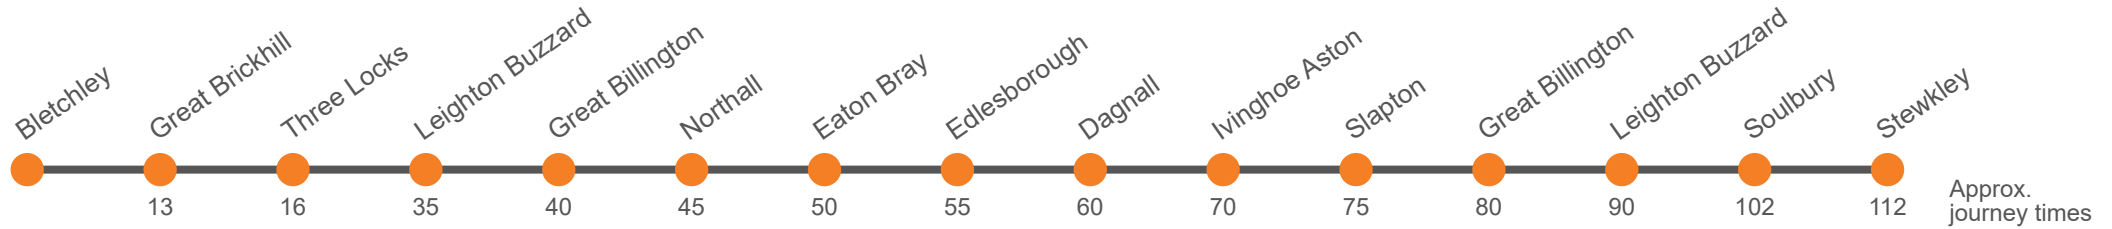

Monday to Friday

Codes	a
Stewkley, The Carpenters' Arms PH	0920
Stewkley, Haywood Park	0925
Soulbury, Stewkley Road	0935
Leighton Buzzard, High Street	0948
Three Locks, Picnic Area	0956
Great Brickhill, The Old Red Lion	1001
Bletchley Bus Station (9)	1015

a Does not run on Tuesdays and Fridays

Saturday

Stewkley, The Carpenters' Arms PH	0920
Stewkley, Haywood Park	0925
Soulbury, Stewkley Road	0935
Leighton Buzzard, High Street	0948
Three Locks, Picnic Area	0956
Great Brickhill, The Old Red Lion	1001
Bletchley Bus Station (9)	1015

Via: Stewkley, Hollingdon, Soulbury, Linslade, Leighton Buzzard, Chelmscote, Three Locks, Great Brickhill, Fenny Stratford, Denbigh, Bletchley

Monday to Friday

Codes	a	a
Bletchley Bus Station (9)	1215	1425
Great Brickhill, The Old Red Lion	1228	1438
Three Locks, Picnic Area	1231	1441
Soulbury, The Green		1444
Leighton Buzzard, High Street	1250	1500
Great Billington, Hill View Lane	1255	1508
Northall, The Swan PH	1300	1512
Eaton Bray, Northall Road	1305	1514
Edlesborough, Combined School	1310	1517
Dagnall, Village Hall	1315	...
Ivinghoe Aston, The Swan PH	1325	...
Slapton, Carpenters' Arms	1330	...
Great Billington, Hill View Lane	1335	...
Leighton Buzzard, High Street	1345	...
Soulbury, Stewkley Road	1357	...
Stewkley, The Carpenters' Arms PH	1402	...
Stewkley, Haywood Park	1407	...

Via: Bletchley, Denbigh, Fenny Stratford, Great Brickhill, Three Locks, Leighton Buzzard, Great Billington, Northall, Eaton Bray, Edlesborough, Dagnall, Ivinghoe, Ivinghoe Aston, Slapton, Great Billington, Leighton Buzzard, Linslade, Soulbury, Hollingdon, Stewkley