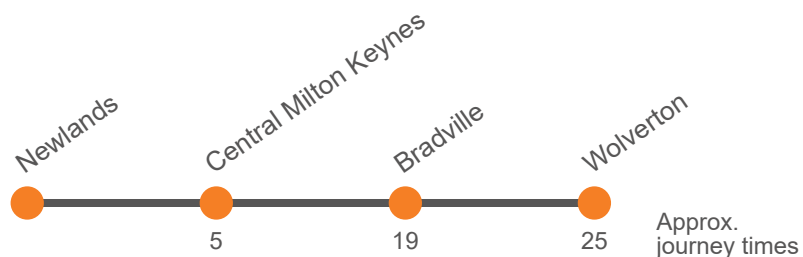

Sunday

Wolverton, Church Street		0455	1255	2055
Bradville, Stanton Avenue		0502	1302	2102
MK Central Rail Station (Y3)	arr	0511	1311	2111
MK Central Rail Station (Y3)	dep	0513	1313	2113
CMK The Point (J3)		0520	1320	2120
Newlands, Pagoda Roundabout West		0525	1325	2125
Magna Park, Crossley Drive		0540	1340	2140
Amazon Magna Park		0545	1345	2145

Via: Wolverton, New Bradwell, Bradville, Bancroft, Bradwell, Rooksley, Central Milton Keynes, Campbell Park, Newlands, Broughton, Brooklands, Magna Park, Amazon

M5

Magna Park Amazon - Wolverton

Effective from: 16/04/2023

Arriva

Monday to Friday

Amazon Magna Park		0610	1410	2210
Newlands, Pagoda Roundabout West		0625	1425	2225
CMK The Point (L4)		0630	1430	2230
MK Central Rail Station (Z2)		0637	1437	2237
Bradville, Stanton Avenue		0644	1444	2244
Wolverton, Church Street		0650	1450	2250

Saturday

Amazon Magna Park		0610	1410	2210
Newlands, Pagoda Roundabout West		0625	1425	2225
CMK The Point (L4)		0630	1430	2230
MK Central Rail Station (Z2)		0637	1437	2237
Bradville, Stanton Avenue		0644	1444	2244
Wolverton, Church Street		0650	1450	2250