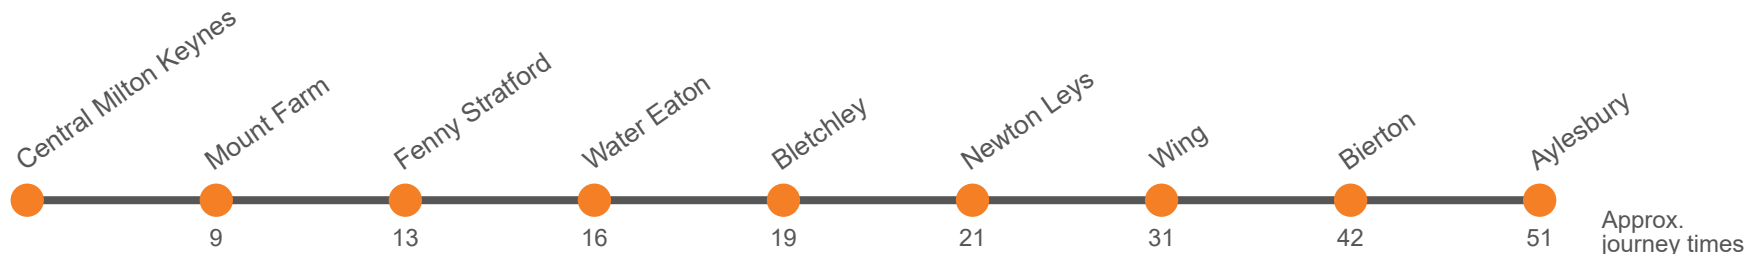

Monday to Friday

Aylesbury, Bus Station	0630	0745	0900		00		1600	1700	1800
Bierton, The Bell PH	0640	0755	0910		10		1610	1710	1810
Wing, Village Hall	0650	0805	0920	Then at these mins past the hour	20	until	1620	1720	1820
Wing, Ascott House	0651	0806	0921		21		1621	1721	1821
Newton Leys, St Helena Avenue	0701	0816	0931		31		1631	1731	1831
Bletchley, Arrow Place	0703	0818	0933		33		1633	1733	1833
Water Eaton, Manor Road Centre	0706	0821	0936		36		1636	1736	1836
Fenny Stratford, Aylesbury Street	0709	0824	0939		39		1639	1739	1839
Stadium MK (B)	0713	0828	0943		43		1643	1743	1843
CMK The Point (H3)	0722	0837	0952	52	1652	1752	1852		

Saturday

Aylesbury, Bus Station	0630	0745	0900		00		1600	1700	1800
Bierton, The Bell PH	0640	0755	0910		10		1610	1710	1810
Wing, Village Hall	0650	0805	0920	Then at these mins past the hour	20	until	1620	1720	1820
Wing, Ascott House	0651	0806	0921		21		1621	1721	1821
Newton Leys, St Helena Avenue	0701	0816	0931		31		1631	1731	1831
Bletchley, Arrow Place	0703	0818	0933		33		1633	1733	1833
Water Eaton, Manor Road Centre	0706	0821	0936		36		1636	1736	1836
Fenny Stratford, Aylesbury Street	0709	0824	0939		39		1639	1739	1839
Stadium MK (B)	0713	0828	0943		43		1643	1743	1843
CMK The Point (H3)	0722	0837	0952	52	1652	1752	1852		

Via: Aylesbury, Bierton, Hulcott, Rowsham, Wingrave, Wing, Newton Leys, Bletchley, Water Eaton, Fenny Stratford, Mount Farm, Ashland, Beanhill, Coffee Hall, Eaglestone, Fishermead, Oldbrook, Central Milton Keynes

Via: Central Milton Keynes, Oldbrook, Fishermead, Eaglestone, Coffee Hall, Beanhill, Ashland, Mount Farm, Fenny Stratford, Water Eaton, Bletchley, Newton Leys, Wing, Wingrave, Rowsham, Hulcott, Bierton, Aylesbury