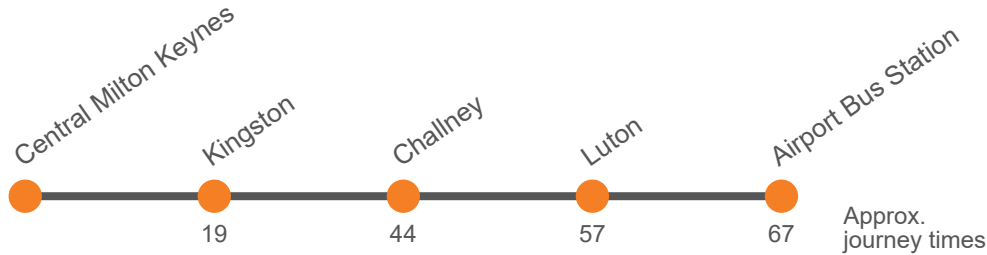

Monday to Friday

MK Central Rail Station (Z6)	0545	0710	0825	Then at these mins past the hour	25 32 44 49 09 22 32	until	1425	1535	1635	1750	1850	1950	2055	2205
CMK The Point (G3)	0552	0717	0832				1432	1542	1642	1757	1857	1957	2102	2212
Kingston, Lasborough Road	0604	0729	0844				1444	1554	1654	1809	1909	2009	2114	2224
Amazon Magna Park	0609	0734	0849				1449	1559	1659	1814	1914	2014	2119	2229
Challney, Simpson Close	0629	0754	0909				1509	1619	1719	1834	1934	2034	2139	2249
Luton, Luton Station Interchange	0642	0807	0922				1522	1632	1732	1847	1947	2047	2152	2302
Luton Airport	0652	0817	0932				1532	1642	1742	1857	1957	2057	2202	2312

Saturday

MK Central Rail Station (Z6)	0545	0710	0825	Then at these mins past the hour	25 32 44 49 09 22 32	until	1425	1535	1635	1750	1850	1950	2055	2205
CMK The Point (G3)	0552	0717	0832				1432	1542	1642	1757	1857	1957	2102	2212
Kingston, Lasborough Road	0604	0729	0844				1444	1554	1654	1809	1909	2009	2114	2224
Amazon Magna Park	0609	0734	0849				1449	1559	1659	1814	1914	2014	2119	2229
Challney, Simpson Close	0629	0754	0909				1509	1619	1719	1834	1934	2034	2139	2249
Luton, Luton Station Interchange	0642	0807	0922				1522	1632	1732	1847	1947	2047	2152	2302
Luton Airport	0652	0817	0932				1532	1642	1742	1857	1957	2057	2202	2312