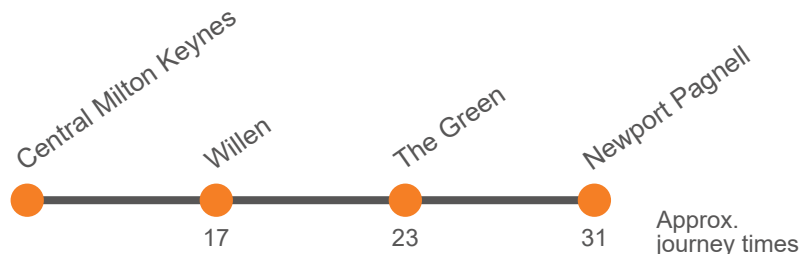

Monday to Friday

Codes									S	N			
Service:	1	2	1	2	1	2	1	2	1	1	2	1	2
Crownhill, Crownhill Roundabout East	...	0615	...	0702	...	0732	...	0802	...	...	0837	...	0907
Grange Farm, Dunthorne Way	...	0622	...	0709	...	0739	...	0809	...	...	0844	...	0914
Whitehouse, Whitehouse Primary School	...	0627	...	0714	...	0744	...	0814	...	...	0848	...	0919
MK Central Rail Station (Y5) <i>arr</i>	...	0639	...	0722	...	0752	...	0826	...	...	0901	...	0931
MK Central Rail Station (Y5) <i>dep</i>	0640	0642	0710	0725	0740	0755	0810	0829	...	0840	0904	0910	0934
Leadenhall, Woughton Campus									...				
CMK The Point (M3)	0648	0650	0718	0733	0748	0803	0818	0837	0848	0848	0912	0918	0942
Willen, Willen Roundabout West		0658		0741		0811		0845			0920		0950
Willen, Willen Local Centre	0657		0727		0757		0827		0857	0857		0927	
The Green, Kingfisher Centre	0703		0733		0803		0833		0903	0903		0933	
Newport Pagnell, Wordsworth Avenue		0706		0749		0819		0853			0928		0958
The Green, Kingfisher Centre													
Newport Pagnell, Market Hill	0711	0713	0741	0756	0811	0826	0841	0900	0911	0911	0935	0941	1005

N School Holidays

S Schooldays