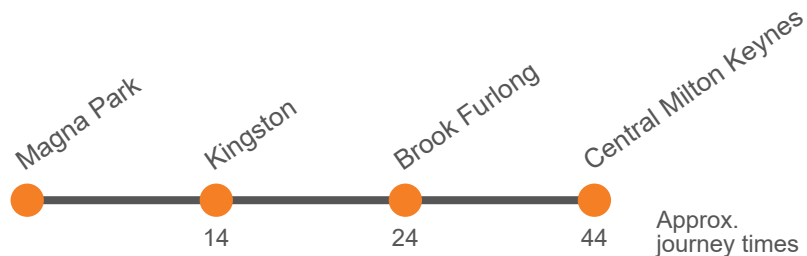

Sunday

Service:	3		3		3	3	3	3	3
MK Central Rail Station (Y2)	0610	Then	10	until	1810	1910	2010	2110	2210
CMK The Point (J3)	0618	at	18		1818	1918	2018	2118	2218
Brook Furlong, Milton Keynes Coachway	0630	these	30		1830	1930	2030	2130	2230
Kingston, Kingston District Centre	0643	mins	43		1843	1940	2040	2140	2240
Magna Park, Crossley Drive	0648	past	48		1848	1945	2045	2145	2245
Amazon Magna Park	...	the	2150	...

Via: Central Milton Keynes, Campbell Park, Newlands, Brook Furlong, Broughton, Brooklands, Broughton, Kingston, Magna Park

3-3A

Crossley Drive - Central Railway Station Y2

Effective from: 03/09/2023

Arriva the Shires