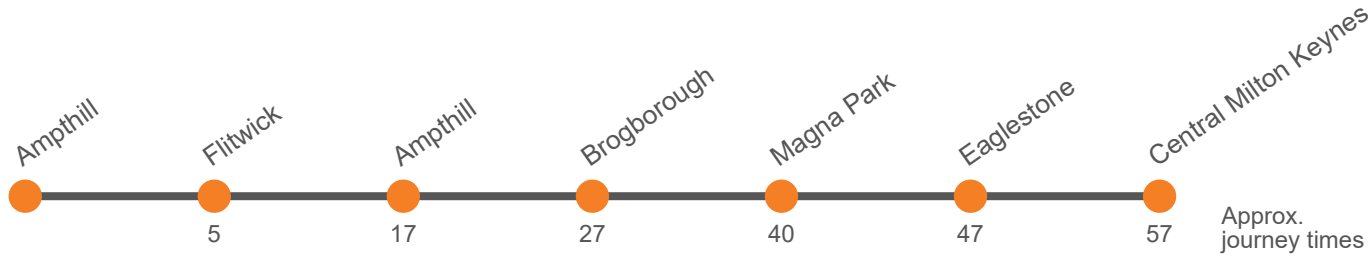

Monday to Friday

Ampthill, Wagstaff Way	...	...	...	0728	0828	0928	1028	1128	1228	1328	1428	1528	1628
Flitwick, Leisure Centre	...	...	...	0733	0833	0933	1033	1133	1233	1333	1433	1533	1633
Flitwick, Railway Station <i>arr</i>	...	...	...	0737	0837	0937	1037	1137	1237	1337	1437	1537	1637
Flitwick, Railway Station <i>dep</i>	0459	...	0639	0739	0839	0939	1039	1139	1239	1339	1439	1539	1639
Ampthill, Alameda Walk	0505	...	0645	0745	0845	0945	1045	1145	1245	1345	1445	1545	1645
Ridgmont, Church Street		...					1051				...		
Brogborough, Ridgmont Railway Station	0515	...	0655	0755	0855	0955	1055	1155	1255	1355	...	1555	1655
Brogborough, Amazon Distribution Centre	0517	...	0657	0757	0857	0957	1057	1157	1257	1357	...	1557	1657
Magna Park, Fen Street	0528	0608	0708	0808	0908	1008	1108	1208	1308	1408	...	1608	1708
Milton Keynes Hospital (B)	0535	0615	0715	0815	0915	1015	1115	1215	1315	1415	...	1615	1715
CMK The Point (H3)	0545	0625	0725	0825	0925	1025	1125	1225	1325	1425	...	1625	1725

Monday to Friday (continued)

Ampthill, Wagstaff Way	1738
Flitwick, Leisure Centre	1743
Flitwick, Railway Station <i>arr</i>	1747
Flitwick, Railway Station <i>dep</i>	1749
Ampthill, Alameda Walk	1755
Ridgmont, Church Street	
Brogborough, Ridgmont Railway Station	1805
Brogborough, Amazon Distribution Centre	1807
Magna Park, Fen Street	1818
Milton Keynes Hospital (B)	1825
CMK The Point (H3)	1835