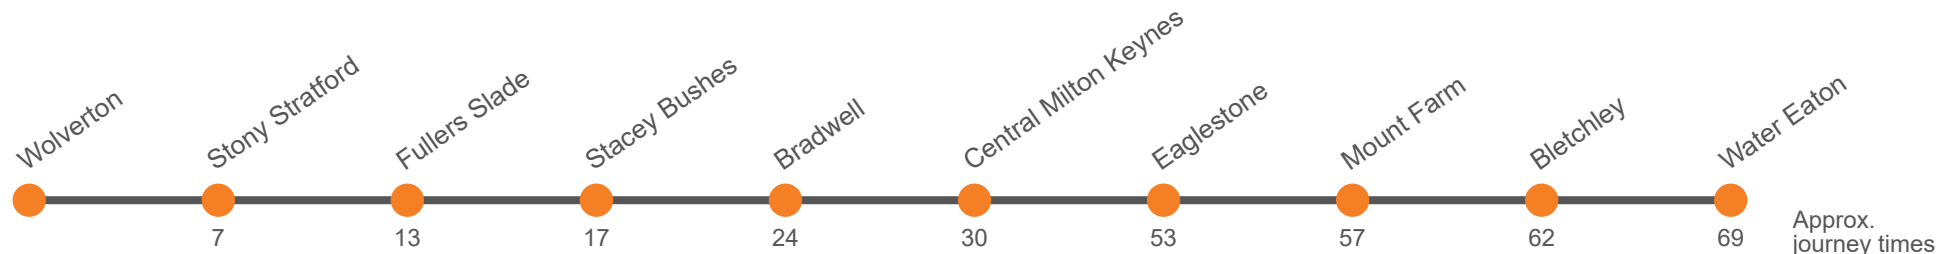

## Wolverton - Stony Stratford (6) - CMK - Bletchley - Newton Leys

Effective from: 03/09/2023

Arriva the Shires