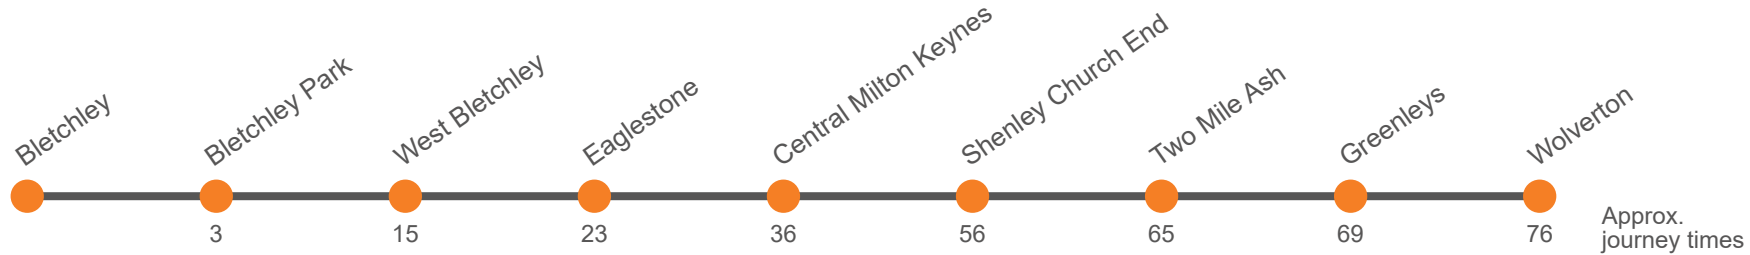

4

Bus Station - Church Street

Effective from: 03/09/2023

Arriva the Shires

Monday to Friday

Bletchley Bus Station (4)	0555	0615	0640	0700	0720	0735	0750	0805	0820	0835	0850	0910
Bletchley Park, Bletchley Railway Station	0558	0618	0643	0703	0723	0738	0753	0808	0823	0838	0853	0913
West Bletchley, Melrose Centre	0611	0630	0655	0717	0736	0752	0807	0822	0837	0852	0907	0927
Milton Keynes Hospital (A)	0618	0638	0703	0726	0745	0801	0816	0831	0846	0901	0916	0936
CMK The Point (J4)	0628	0650	0715	0740	0759	0815	0830	0845	0900	0915	0930	0950
MK Central Rail Station (Y2)	0635		0722		0806		0837		0907		0937	
MK Central Railway Station stop Z3 <i>arr</i>	...	0657	...	0747	...	0822	...	0852	...	0922	...	0957
MK Central Railway Station stop Z3 <i>dep</i>	...	0700	...	0750	...	0825	...	0855	...	0930	...	1000
Shenley Church End, Shenley Church End Local Centre	...	0710	...	0800	...	0835	...	0905	...	0940	...	1010
Two Mile Ash, Shorham Rise	...	0721	...	0809	...	0844	...	0914	...	0949	...	1019
Greenleys, Greenleys Local Centre	...	0726	...	0816	...	0851	...	0921	...	0953	...	1023
Wolverton, Church Street	...	0734	...	0825	...	0900	...	0930	...	1000	...	1030