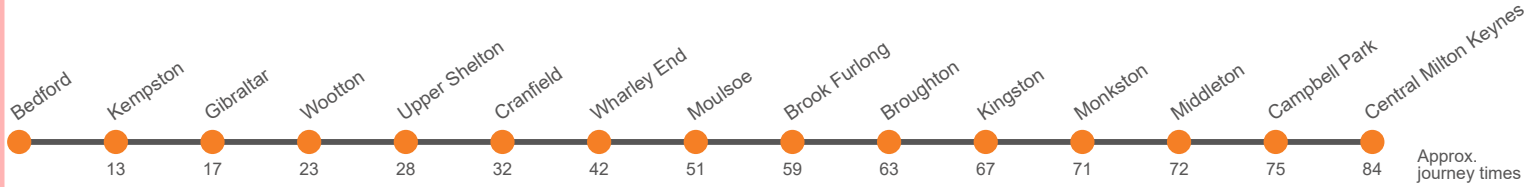

Monday to Friday

Service:	C1	C10	C1	C1	C10	C1	C1	C1	C10	C1	C1	C10
Bedford, Bus Station	...	...	...	0626	...	0723	0750	...	0803	...	0825	0905
Bedford, St Paul's Square	...	...	...	0627	...	0724	0751	...	0804	...	0827	0906
Bedford, Bedford Hospital West	...	...	...	0630	...	0728	0757	...	0810	...	0833	0911
Kempston, Saxon Centre	...	...	...	0634	...	0733	0805	...	0816	...	0840	0917
Gibraltar, Ibbett Close	...	...	...	0638	...	0739	0811	...	...	...	0846	...
Wootton, St Mary's Road	...	...	...	0644	...	0745	0817	...	...	...	0852	...
Wootton, The Fox and Duck	...	...	...	...	...	...	...	...	...	...	...	...
Wootton, Squires Road	...	...	...	0645	...	0746	0818	...	...	...	0853	...
Caulcott, Snagge Court	...	0540	...	...	0701	...	...	...	0826	...	...	0926
Marston Moretaine, Tylecote Close	...	0544	...	...	0705	...	...	...	0830	...	...	0930
Lower Shelton, The Church	...	0547	...	...	0708	...	...	...	0833	...	...	0933
Upper Shelton, Lower Shelton Turn	...	0549	...	0649	0710	0750	0822	...	0835	...	0857	0935
Cranfield, Crane Way	0530	0553	0615	0653	0714	0755	0827	0840	0840	...	0902	0939
Bourne End, Bourne End Road	...	...	...	...	...	...	...	...	...	0849	...	...
Cranfield, War Memorial	0534	0557	0619	0658	0719	0801	0831	0845	0845	0855	0906	0943
Wharley End, Cranfield Innovation Centre	0538	0601	0623	0703	0724	0806	0836	0850	0850	0859	0911	0948
Wharley End, Cranfield University main gate <i>arr</i>	0540	0603	0625	0705	0727	0808	0840	0852	0852	0901	0913	0950
Wharley End, Cranfield University main gate <i>dep</i>	0541	0604	0626	0706	0728	0809	...	...	0853	...	0914	0951
Wharley End, Cranfield Innovation Centre	0543	...	0628	0708	...	0811	...	...	...	...	0916	...
Moulsoe, St Marys Church	0547	...	0632	0712	...	0815	...	...	...	...	0920	...
Brook Furlong, Milton Keynes Coachway	0553	...	0638	0720	...	0824	...	...	...	...	0930	...
Broughton, Countess Way	0557	...	0643	0725	...	0829	...	...	...	...	0934	...
Kingston, Kingston District Centre	0600	...	0646	0728	...	0832	...	...	...	...	0940	...
Monkston, Oakgrove Roundabout South	0603	...	0650	0733	...	0838	...	...	...	...	0945	...
Middleton, Noon Layer Drive	0604	...	0652	0735	...	0840	...	...	...	...	0946	...
Campbell Park, Glebe Roundabout west	0606	...	0655	0738	...	0843	...	...	...	...	0949	...
North Crawley, The Cock	...	0609	...	...	0733	...	...	...	0858	...	...	0956
Newport Pagnell, North Crawley Road	...	0614	...	...	0738	...	...	...	0903	...	...	1001
Tickford End, Newport Pagnell library	...	0617	...	...	0741	...	...	...	0906	...	...	1004
Newport Pagnell, Market Hill	...	0619	...	...	0743	...	...	...	0908	...	...	1006
Newport Pagnell, Willen Road	...	0623	...	...	0747	...	...	...	0913	...	...	1010
Willen, Willen Local Centre	...	0624	...	...	0749	...	...	...	0914	...	...	1011
Campbell Park, Skeldon roundabout west	...	0629	...	...	0754	...	...	...	0920	...	...	1017
CMK Theatre District (B4)	0608	0631	0657	0741	0757	0846	...	...	0923	...	0952	1019
CMK The Point (M4)	0609	0632	0658	0742	0758	0847	...	...	0924	...	0954	1020
MK Central Rail Station (Y4)	0613	0637	0703	0748	0804	0853	...	...	0930	...	0959	1026