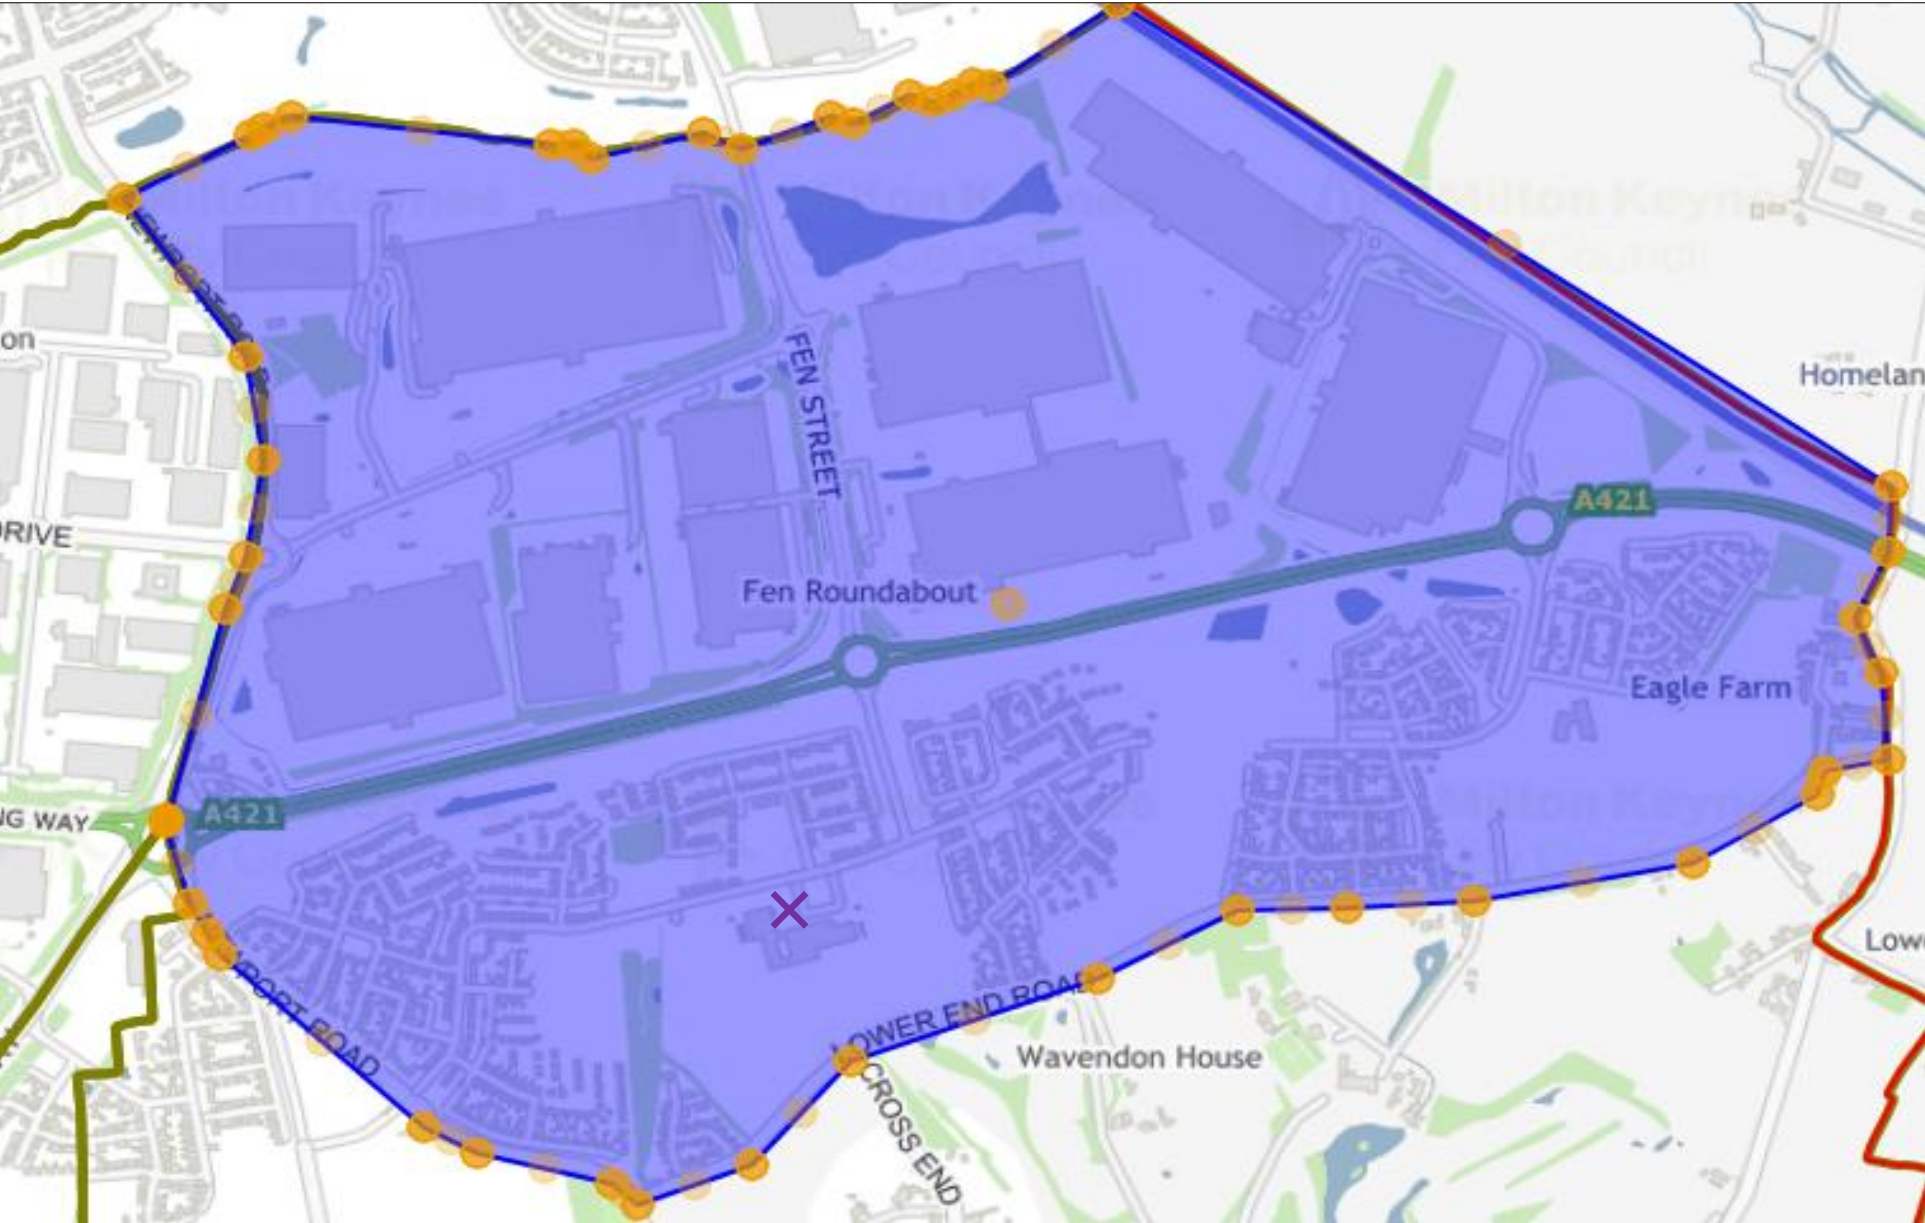

Review of Polling Districts and Polling Places - Wavendon Polling District

Draft Recommendations

- 1 To split the existing polling district of Wavendon (HC) along the boundary shown by a dotted line in Annex A with the effect that:
 - a) a new polling district is created comprising the areas of Eagle Farm South and Glebe Farm (to the east of Newport Road / A1530), with a designated polling place of Glebe Farm School; and
 - b) the remainder of Wavendon Polling District (including land to the west of Newport Road / A1530) with a designated polling place of Wavendon Community Centre.
- 2 The new polling district will be named Wavendon Farm.

Note: Detailed maps of the proposed new polling districts and places are shown in Annexes B and C.

Annex A

HC – Wavendon (Existing Polling District shaded)

- ✗ Denotes existing Polling Place (Wavendon Community Centre)
- ✗ Denotes proposed new Polling Place (Glebe Farm School)

Annex B - Proposed new Polling District (Wavendon Farm)

✕ Denotes proposed Polling Place (Glebe Farm School)

Annex C - Proposed revised Wavendon Polling District

✗ Denotes unchanged Polling Place (Wavendon Community Centre)