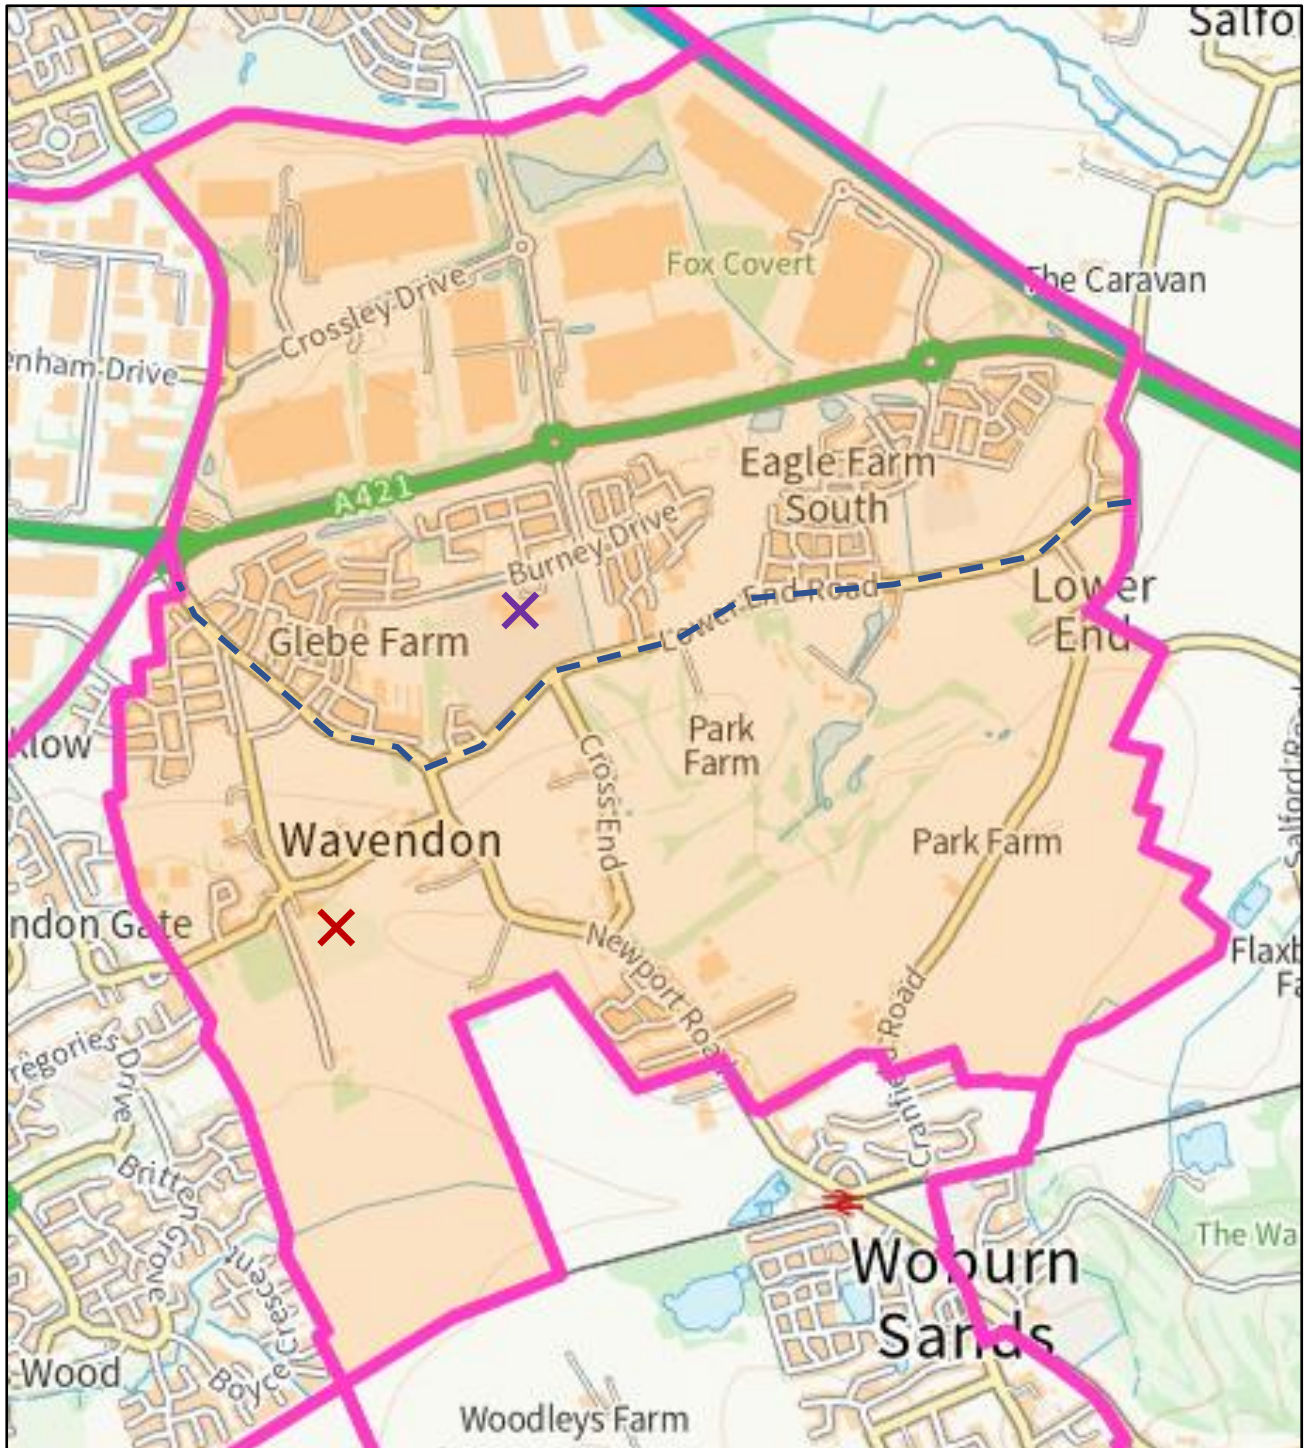

Review of Polling Districts and Polling Places - Wavendon Polling District

Draft Recommendations

- 1 To split the existing polling district of Wavendon (HC) along the boundary shown by a dotted line in Annex A with the effect that:
 - a) a new polling district is created comprising the areas of Eagle Farm South and Glebe Farm (to the east of Newport Road / A1530), with a designated polling place of Glebe Farm School; and
 - b) the remainder of Wavendon Polling District (including land to the west of Newport Road / A1530) with a designated polling place of Wavendon Community Centre.
- 2 The new polling district will be named Wavendon Farm.

Note: Detailed maps of the proposed new polling districts and places are shown in Annexes B and C.

Annex A

HC – Wavendon (Existing Polling District shaded)

- ✗ Denotes existing Polling Place (Wavendon Community Centre)
- ✗ Denotes proposed new Polling Place (Glebe Farm School)

Annex B - Proposed new Polling District (Wavendon Farm)

✕ Denotes proposed Polling Place (Glebe Farm School)

Annex C - Proposed revised Wavendon Polling District

✗ Denotes unchanged Polling Place (Wavendon Community Centre)