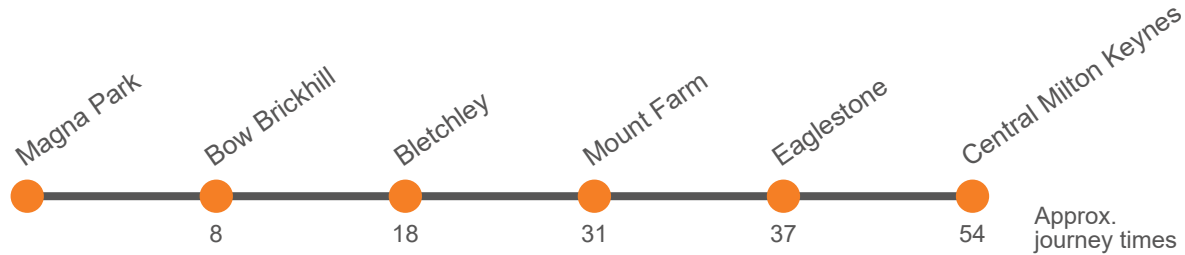

Monday to Friday

Amazon Magna Park	0615	2215
Magna Park, Crossley Drive	0620	2220
Bow Brickhill, Bow Brickhill Railway Station	0628	2228
Bletchley, Windermere Drive	0638	2238
Bletchley Bus Station (5)	0646	2246
Stadium MK (B)	0651	2251
Milton Keynes Hospital (B)	0658	2256
CMK The Point (L4)	0708	2306
MK Central Rail Station (Z2)	0715	2313

Saturday

Amazon Magna Park	0615	2215
Magna Park, Crossley Drive	0620	2220
Bow Brickhill, Bow Brickhill Railway Station	0628	2228
Bletchley, Windermere Drive	0638	2238
Bletchley Bus Station (5)	0646	2246
Stadium MK (B)	0651	2251
Milton Keynes Hospital (B)	0658	2256
CMK The Point (L4)	0708	2306
MK Central Rail Station (Z2)	0715	2313